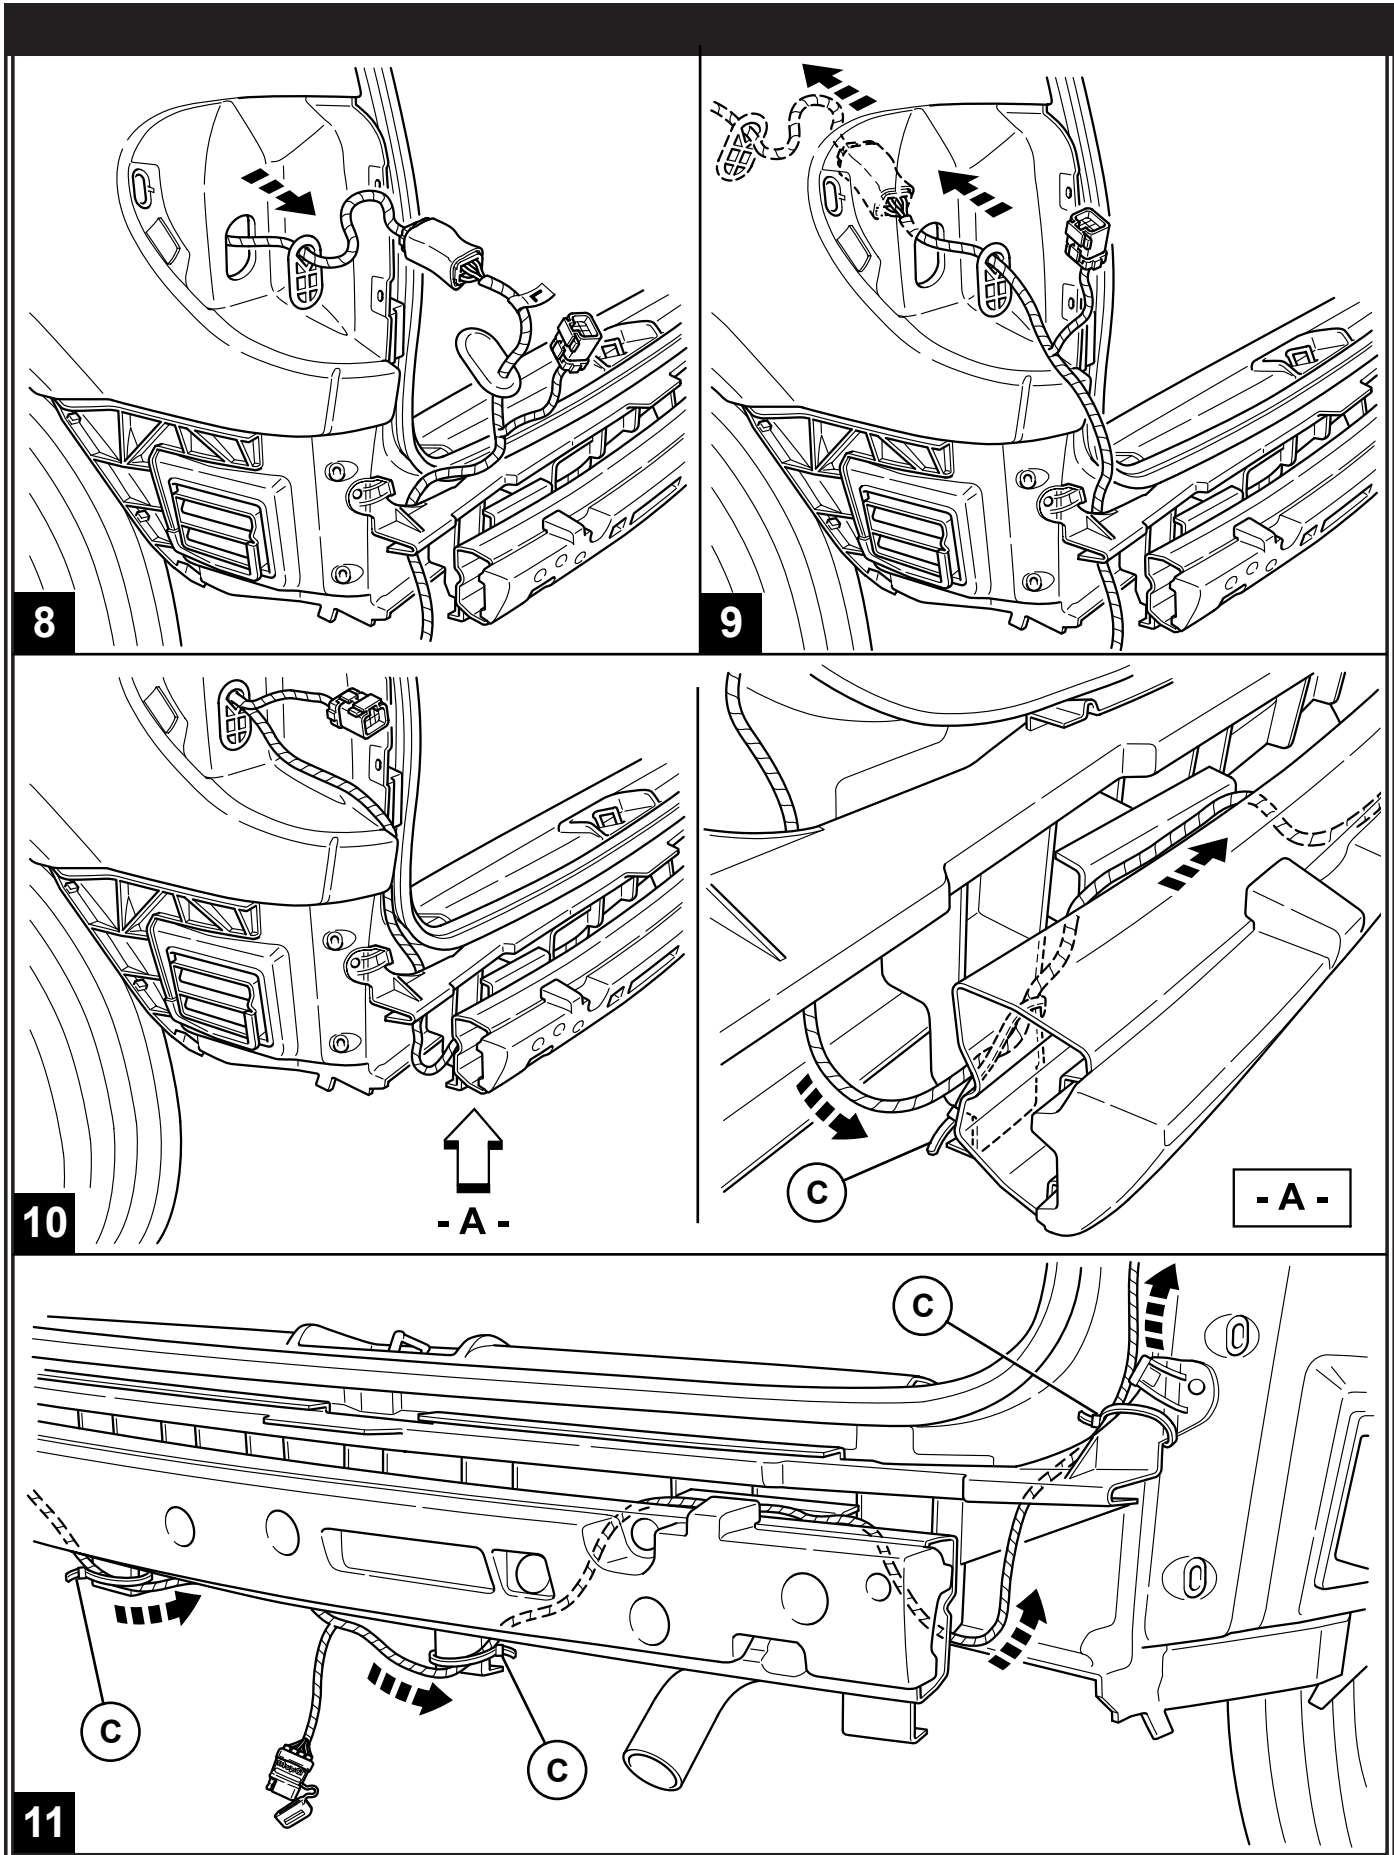

MOPAR®

MINIVAN 4-Way Trailer Tow Harness

A

B 2x

C 4x

D

E 4x

1

2

3

CONNECTOR PLATE INCLUDED IN TRAILER HITCH KIT

18

BOLTS INCLUDED IN TRAILER HITCH KIT

19

20

21

22

23