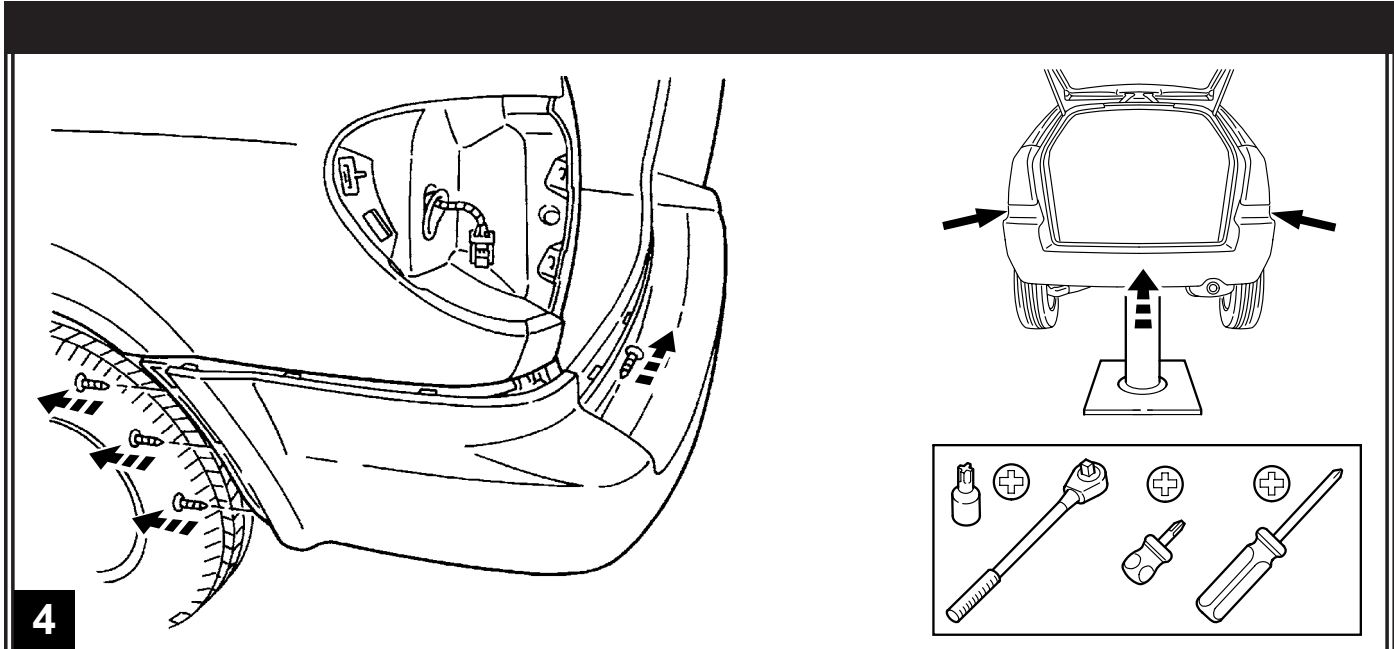

MOPAR®

MINIVAN 4-Way Trailer Tow Harness

A

B 2x

C 4x

D

E 4x

1

2

3

CONNECTOR PLATE INCLUDED IN TRAILER HITCH KIT

18

BOLTS INCLUDED IN TRAILER HITCH KIT

19

20

21