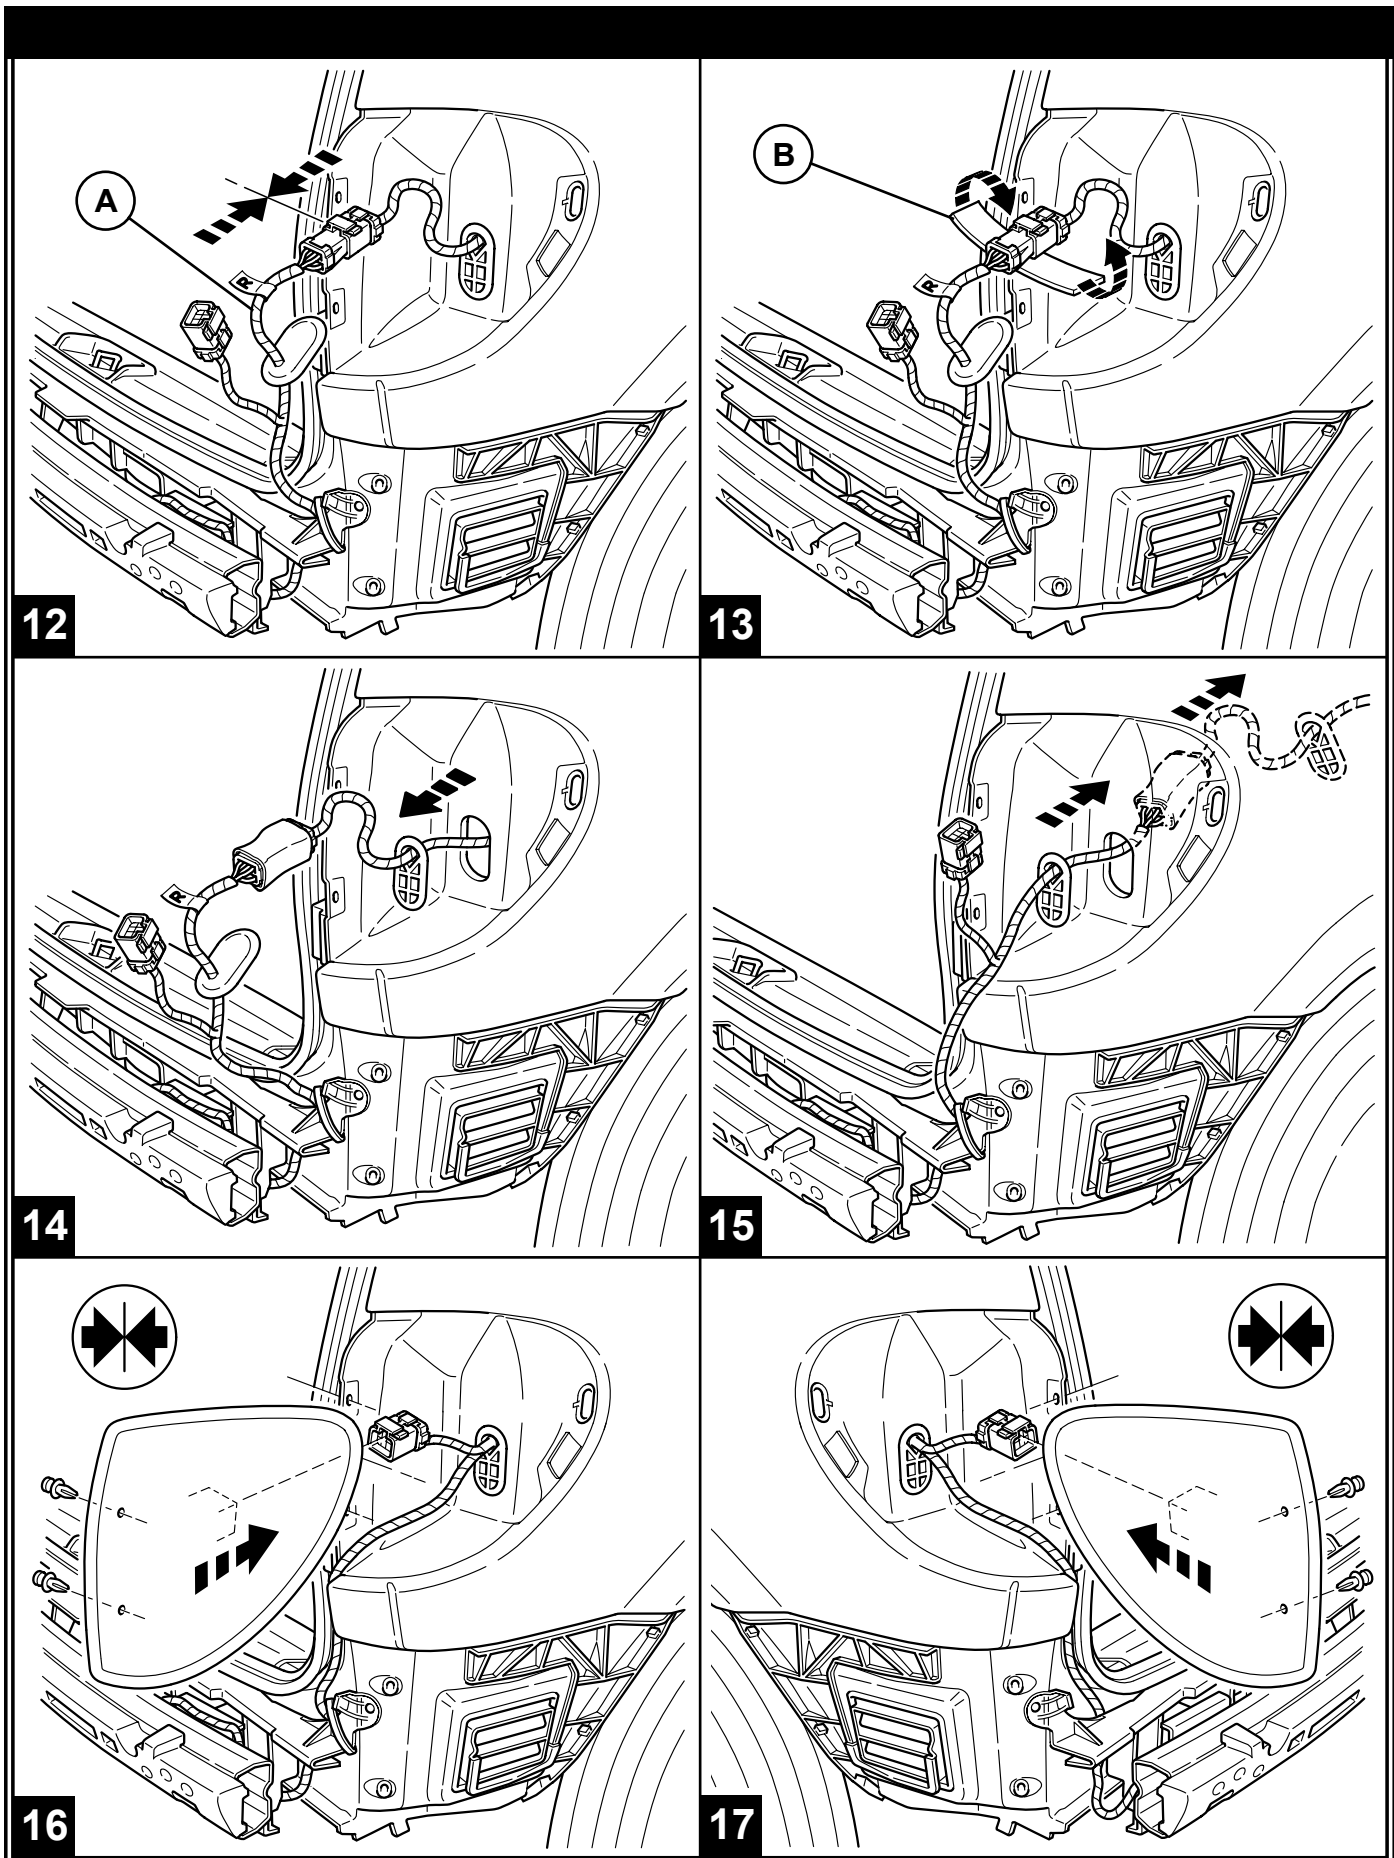

MOPAR®

MINIVAN 4-Way Trailer Tow Harness

A

B 2x

C 4x

D

E 4x

1

2

3

CONNECTOR PLATE INCLUDED IN TRAILER HITCH KIT

18

BOLTS INCLUDED IN TRAILER HITCH KIT

19

20

21

22

23