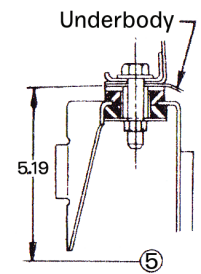

PART # - 532A

1955 - 1957 SEDAN, NOMAD, WAGON BODY MOUNT KIT

Instruction Sheet Master

Revised 12/2017

#1 Body Mounting

#2 Outer Body Mounting

#3 Inner Body Mounting

#3 Outer Body Mounting

#4 Body Mounting

#5 Body Mounting

#6 Body Mounting

#5A Body Mounting
Pass. Station Wagon Only
(Not Included in Kit)

42 Parts Included in Kit

Quantity	12	2	14	1	1	2	10
----------	----	---	----	---	---	---	----