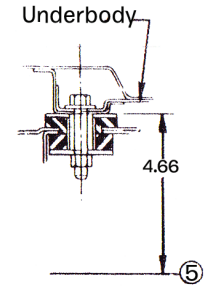

PART # - 532A

1955 - 1957 SEDAN, NOMAD, WAGON BODY MOUNT KIT

Instruction Sheet Master

Revised 12/2017

#1 Body Mounting

#2 Outer Body Mounting

#3 Inner Body Mounting

#3 Outer Body Mounting

#4 Body Mounting

#5 Body Mounting

#6 Body Mounting

#5A Body Mounting
Pass. Station Wagon Only
(Not Included in Kit)

42 Parts Included in Kit

Quantity	12	2	14	1	1	2	10
----------	----	---	----	---	---	---	----