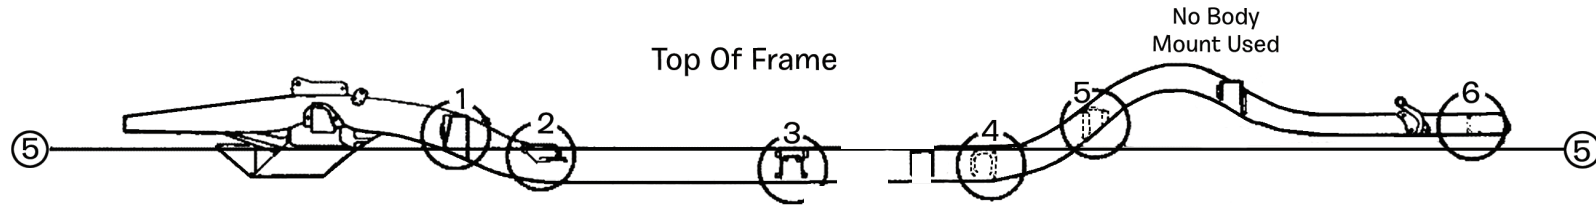

PART # - 532A

1955 - 1957 SEDAN, NOMAD, WAGON BODY MOUNT KIT

Instruction Sheet Master

Revised 12/2017

#1 Body Mounting

#2 Outer Body Mounting

#3 Inner Body Mounting

#3 Outer Body Mounting

#4 Body Mounting

#5 Body Mounting

#6 Body Mounting

#5A Body Mounting
Pass. Station Wagon Only
(Not Included in Kit)

42 Parts Included in Kit

Quantity	12	2	14	1	1	2	10
----------	----	---	----	---	---	---	----