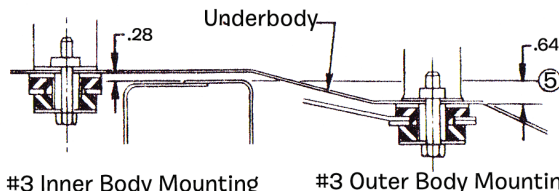

PART # - 532A

1955 - 1957 SEDAN, NOMAD, WAGON BODY MOUNT KIT

Instruction Sheet Master

Revised 12/2017

#1 Body Mounting

#2 Outer Body Mounting

#3 Inner Body Mounting

#3 Outer Body Mounting

#4 Body Mounting

#5 Body Mounting

#6 Body Mounting

#5A Body Mounting
Pass. Station Wagon Only
(Not Included in Kit)

42 Parts Included in Kit

Quantity	12	2	14	1	1	2	10
----------	----	---	----	---	---	---	----