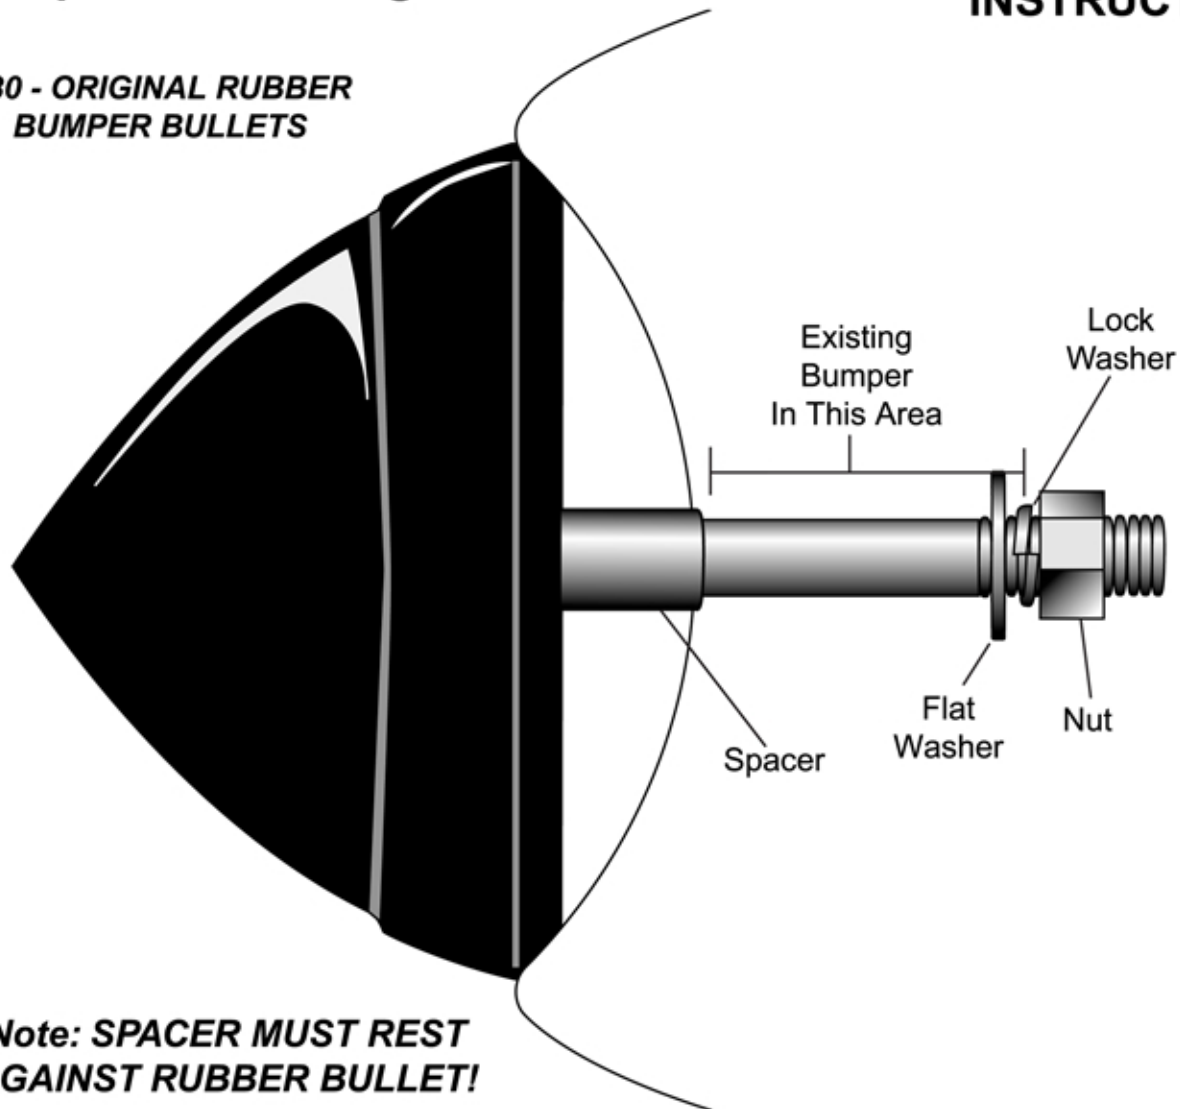

Bumper Bullets Original and Chrome

INSTRUCTIONS

330 - ORIGINAL RUBBER BUMPER BULLETS

330A - ORIGINAL STYLE CHROME BUMPER BULLETS

330B - SMOOTHIE STYLE CHROME BUMPER BULLETS