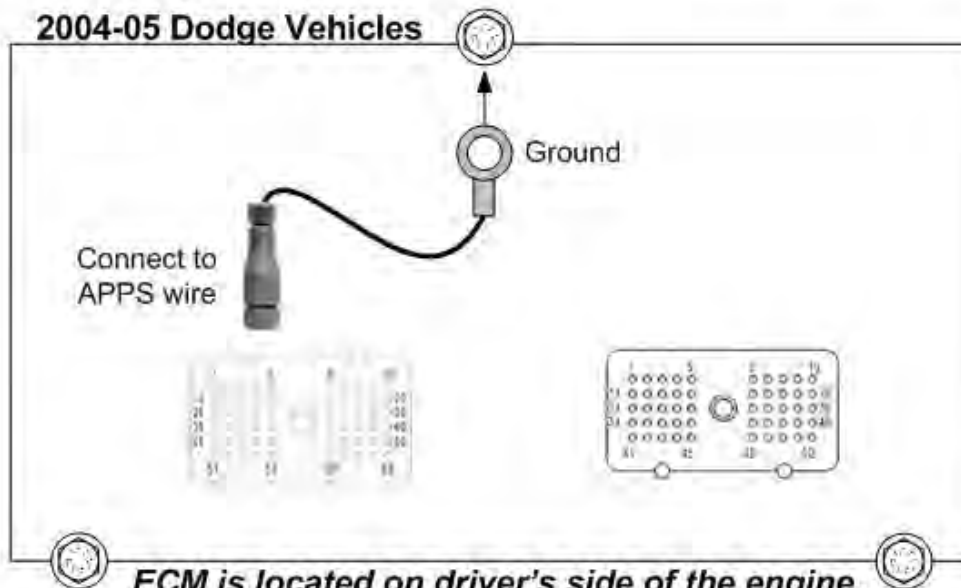

1994-95 Dodge Vehicles

VIEWED FROM
TERMINAL END

**PCM Located on the
passenger side firewall**

1996-2003 Dodge Vehicles

PCM is located on passenger side firewall.

2004-05 Dodge Vehicles

ECM is located on driver's side of the engine.

APPS WIRING			
Year	Pin #	OEM Wire Color	Computer Conn. #
1994-95	22	Orange/Dark Blue	
1996-03	23	Orange/Dark Blue	C1
2004	18	Brown/White	
2005	14	Brown/White	

Connect the wire to the specified pin using the supplied Posi-Tap™. Connect the ground loop from the noise isolator to the nearest ground point.