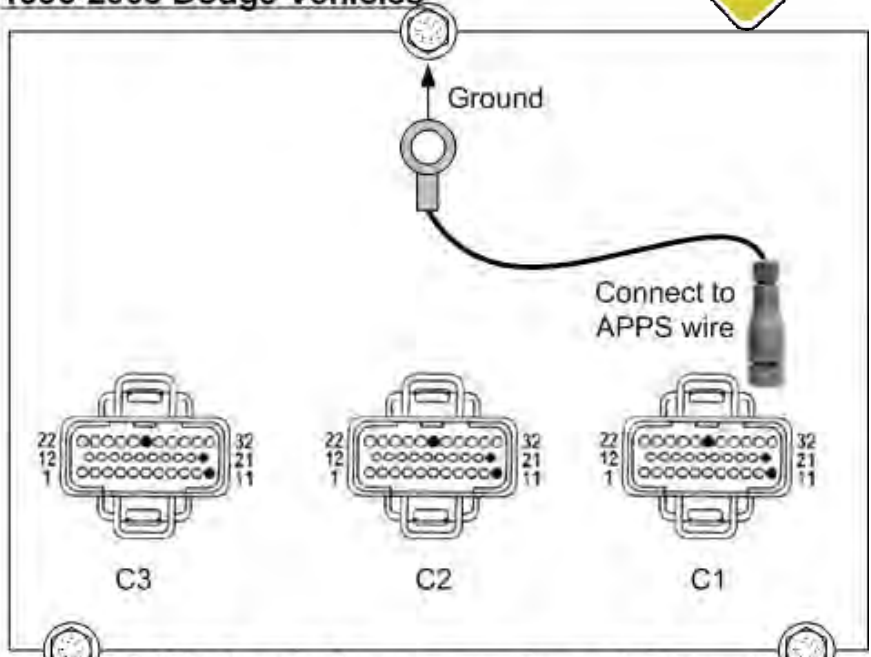

1994-95 Dodge Vehicles

VIEWED FROM
TERMINAL END

**PCM Located on the
passenger side firewall**

1996-2003 Dodge Vehicles

PCM is located on passenger side firewall.

2004-05 Dodge Vehicles

ECM is located on driver's side of the engine.

APPS WIRING			
Year	Pin #	OEM Wire Color	Computer Conn. #
1994-95	22	Orange/Dark Blue	
1996-03	23	Orange/Dark Blue	C1
2004	18	Brown/White	
2005	14	Brown/White	

Connect the wire to the specified pin using the supplied Posi-Tap™. Connect the ground loop from the noise isolator to the nearest ground point.