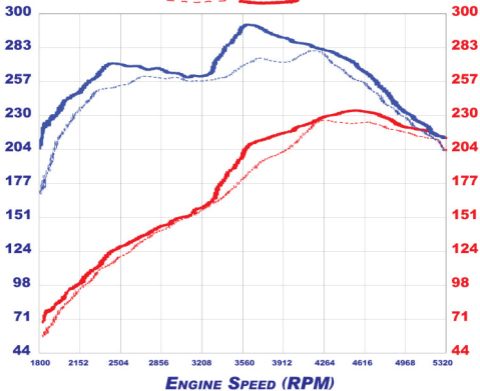

TORQUE

STOCK

AIRRAID

HORSEPOWER

+11 ADDITIONAL HORSEPOWER
+15 ADDITIONAL lb.ft. TORQUE