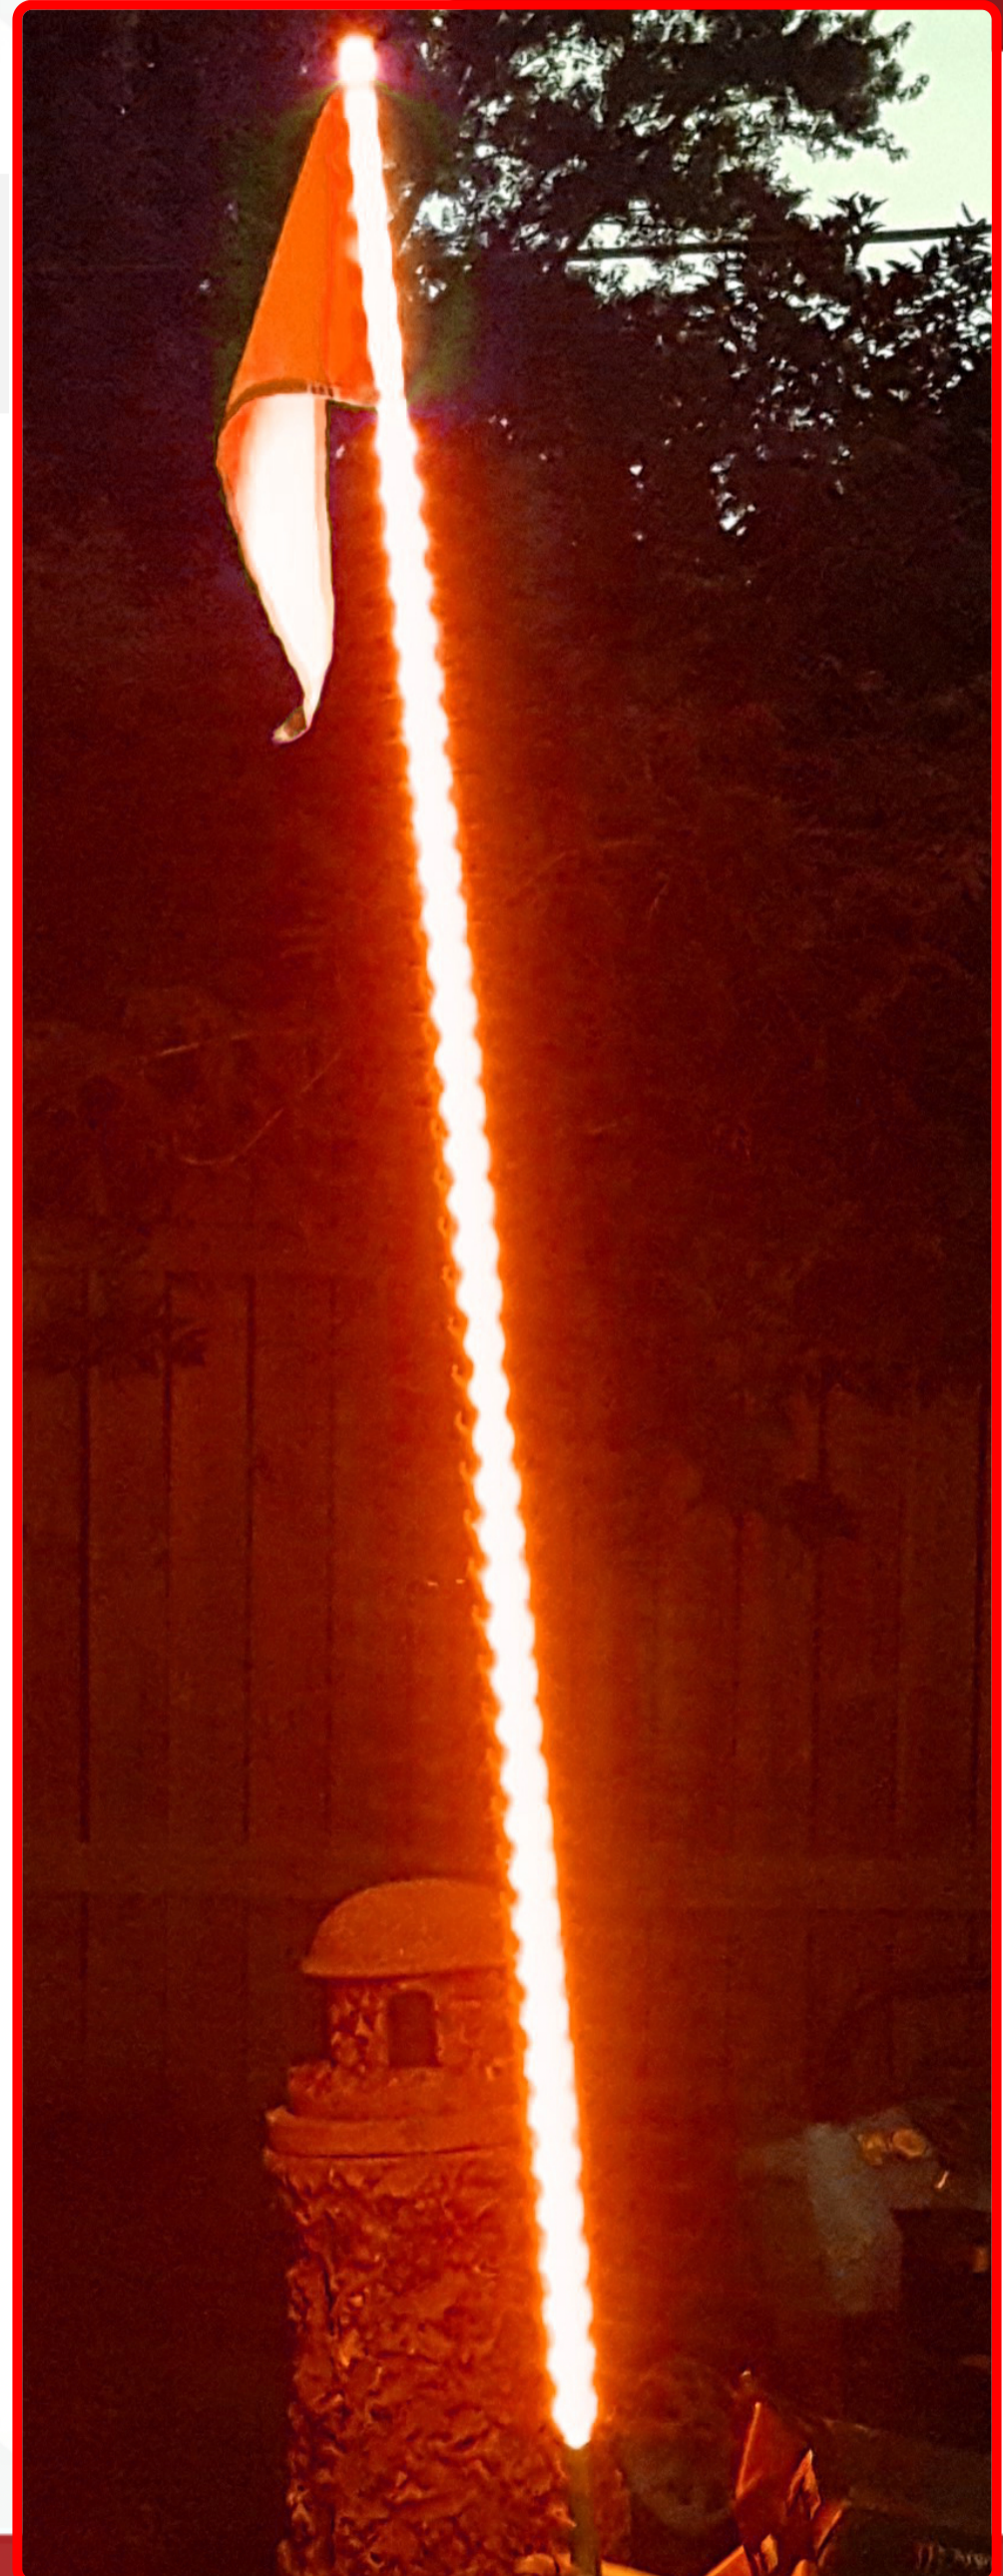

SKU # RSQG5FTR

Part # 1005353

Description

5ft LED ATV/Jeep Whip - Flag Pole - 5050 SMD LED (Red)

Categories LED Flagpole Whips, Powersports, Jeep

Sub-Categories

ATV and Jeep LED Whips / Flag Poles, ATV and Jeep LED Whips | Flag Poles

LUX

www.racesportinc.com

Introducing the RSQG5FTR 5ft LED ATV/Jeep Whip with a Flag Pole, a powerful and vibrant addition to your off-road adventures. This eye-catching LED whip is specifically designed for ATV and Jeep enthusiasts who want to make a bold statement while enhancing safety and visibility during their off-road escapades. Standing at an impressive 5 feet tall, this LED whip is a beacon of light, utilizing advanced 5050 SMD LEDs in a striking red hue. The high-intensity illumination not only adds a dynamic and energetic flair to your vehicle but also significantly improves visibility, ensuring you stand out on the trail or in a group setting. 5ft LED ATV/Jeep Whip - Flag Pole - 5050 SMD LED (Red)