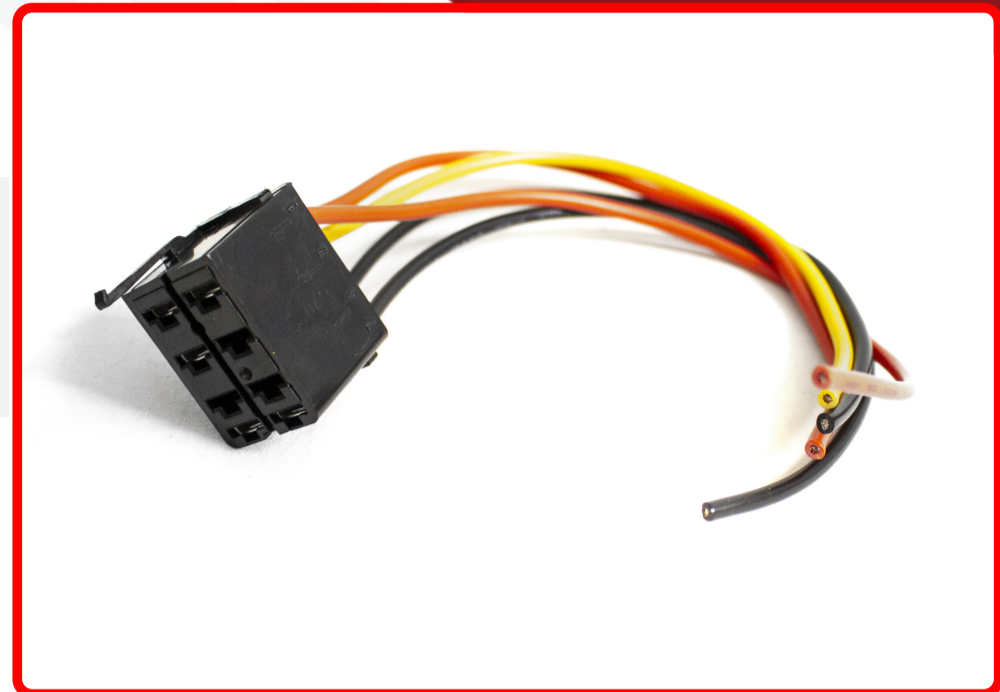

SKU # RS5PPWSS

Part # 1007132

Description

Pre-Wired 5-position Rocker Switch Socket - makes for any easy and quick installation

Categories Marine Sport Lighting

Sub-Categories LED Illuminated Logo Rocker Switches

UPC 817999027068

Unit of Measure EA

Related Skus:

Cross Sell Skus:

Condition

New

Manufacturer

Race Sport Lighting

EZ Category

LED Rocker Switches

Harmonization Code

8512.20.2080

Universal

YES

Life Expectancy

30,000 hours

SEMA Product

Multi Purpose Switch Panel Kit

Part Type ID 20509

Reverse Polarity

Multi Purpose Switch Panel Kit

Operating Voltage

Current Draw

Wattage