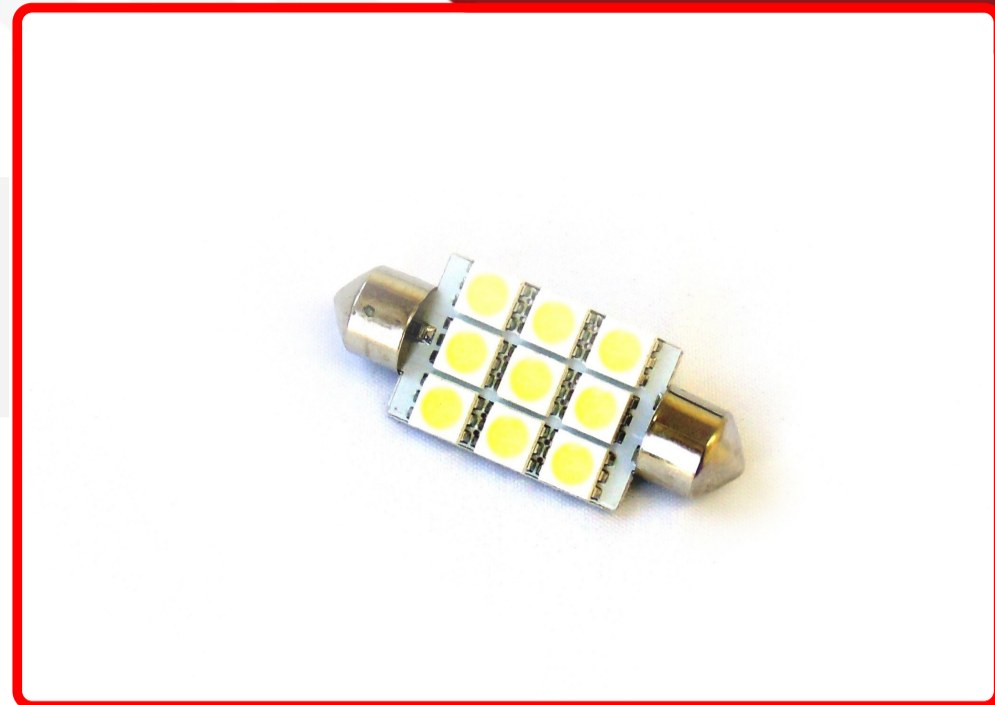

Lumens

Beam Pattern

Product Information

Step it up and replace your stock bulbs with our professional grade 5050 LED replacement bulbs for brighter, crisper illumination Race Sport Lighting's LED Replacement Bulbs are available in a variety of bases and colors for virtually any application, and are the perfect solution to upgrade your interior or exterior automotive lighting • 1 Year Warranty