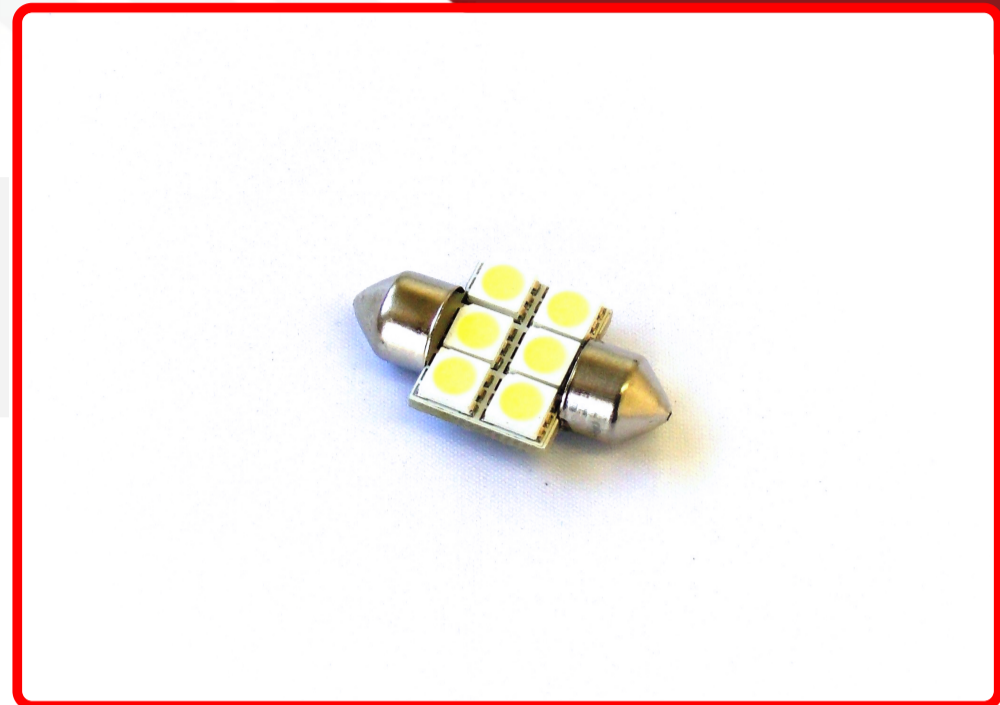

Lumens

Beam

Pattern

Product Information

Step it up and replace your stock bulbs with our professional grade 5050 LED replacement bulbs for brighter, crisper illumination Race Sport Lighting's LED Replacement Bulbs are available in a variety of bases and colors for virtually any application, and are the perfect solution to upgrade your interior or exterior automotive lighting • 1 Year Warranty

Prop 65 WARNING: This product can expose you to chemicals, which are known to the State of California to cause cancer and birth defects or other reproductive harm. For more information go to www.P65Warnings.ca.gov

www.racesportinc.com