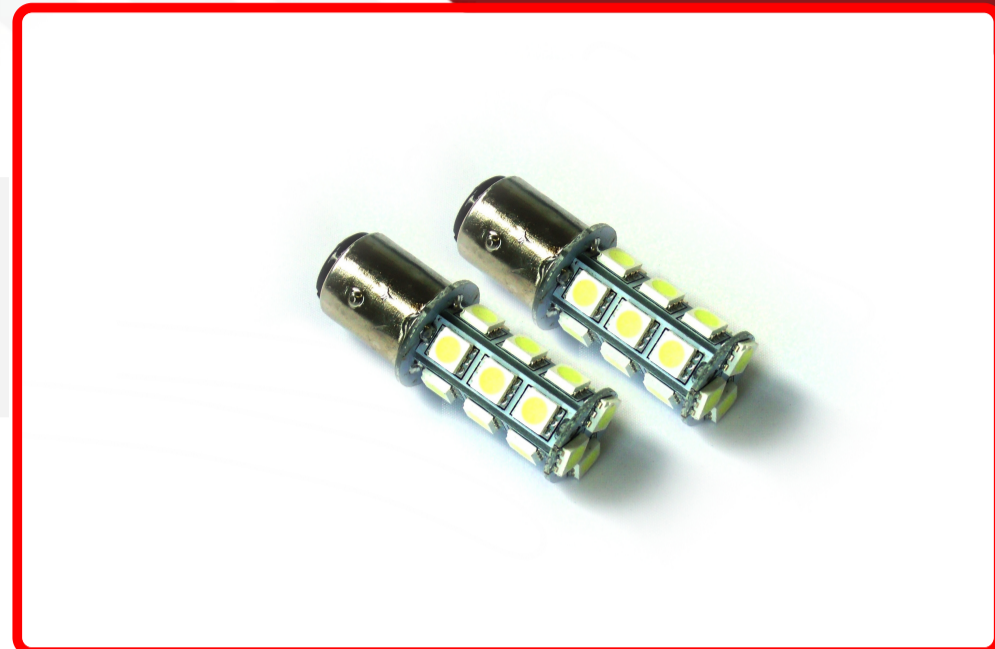

3.00

DIM Weight

0.11

Depth

1.00

SEMA Product Turn Signal Light

Part Type ID 2872

Reverse Polarity

Lumens

Beam Pattern

Product Information

Step it up and replace your stock bulbs with our professional grade 5050 LED replacement bulbs for brighter, crisper illumination Race Sport Lighting's LED Replacement Bulbs are available in a variety of bases and colors for virtually any application, and are the perfect solution to upgrade your interior or exterior automotive lighting • 1 Year Warranty