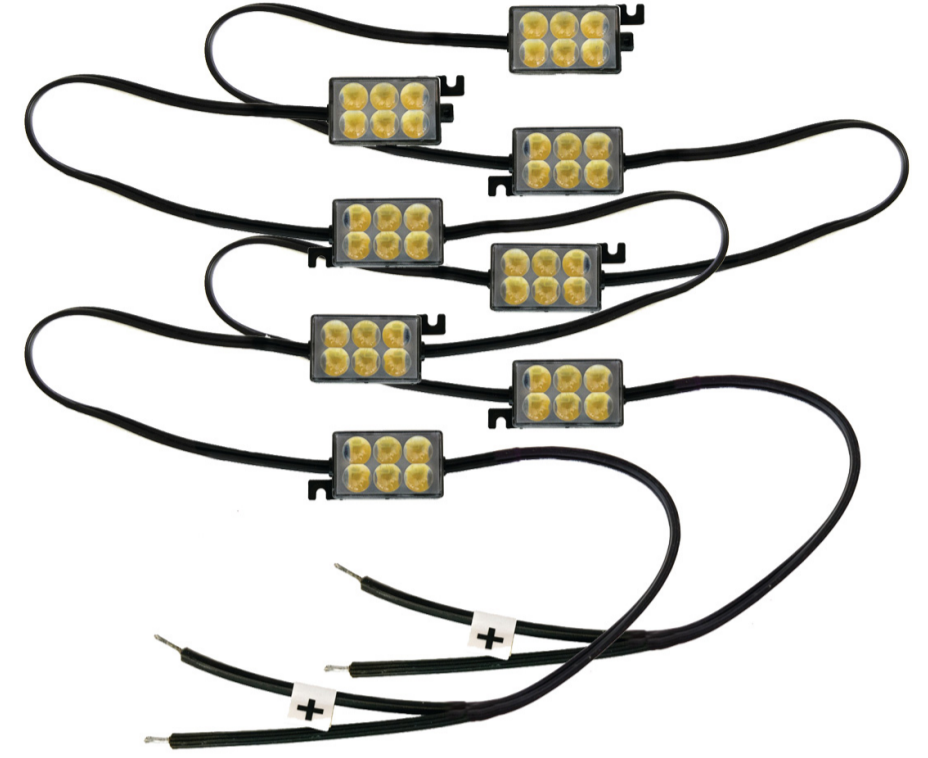

SKU # RS-4P-LEDBED

Part # 1003705

Description

8-POD LED Complete Bed Rail Pod Lighting Kit 4 pods on left and 4 pods on right Race Sport Lighting

Categories Truck, Truck LED Bed Rail Lighting

Sub-Categories Truck Bed Rail LED Lighting

SEMA Product Cargo Area Light

Part Type ID 10018

Reverse Polarity

Cargo Area Light

Operating Voltage

12VDC

Current Draw

Wattage

Chip Type

EPISTAR

IP Rating

IP67

LUX

Product Information

This amazing Race Sport Lighting LED Bed Rail Lighting System is exactly what you need to add lighting directly underneath your side rails to illuminate the bed of any truck. Whether your truck has a bed cover or not, this lighting system allows you to easily see the tools and items you need at night in your bed. This kit comes with a light pod strip of heavy duty light pods for both the left and right side of your truck bed. The super bright white pods will give you plenty of the visual lighting you need. Features: • Two strips of four pods each, utilizing six 3528 LEDs per pod for effective truck bed lighting and a competitive price • Hook mounts for mounting onto the rails of your truck bed • 1 Year Warranty