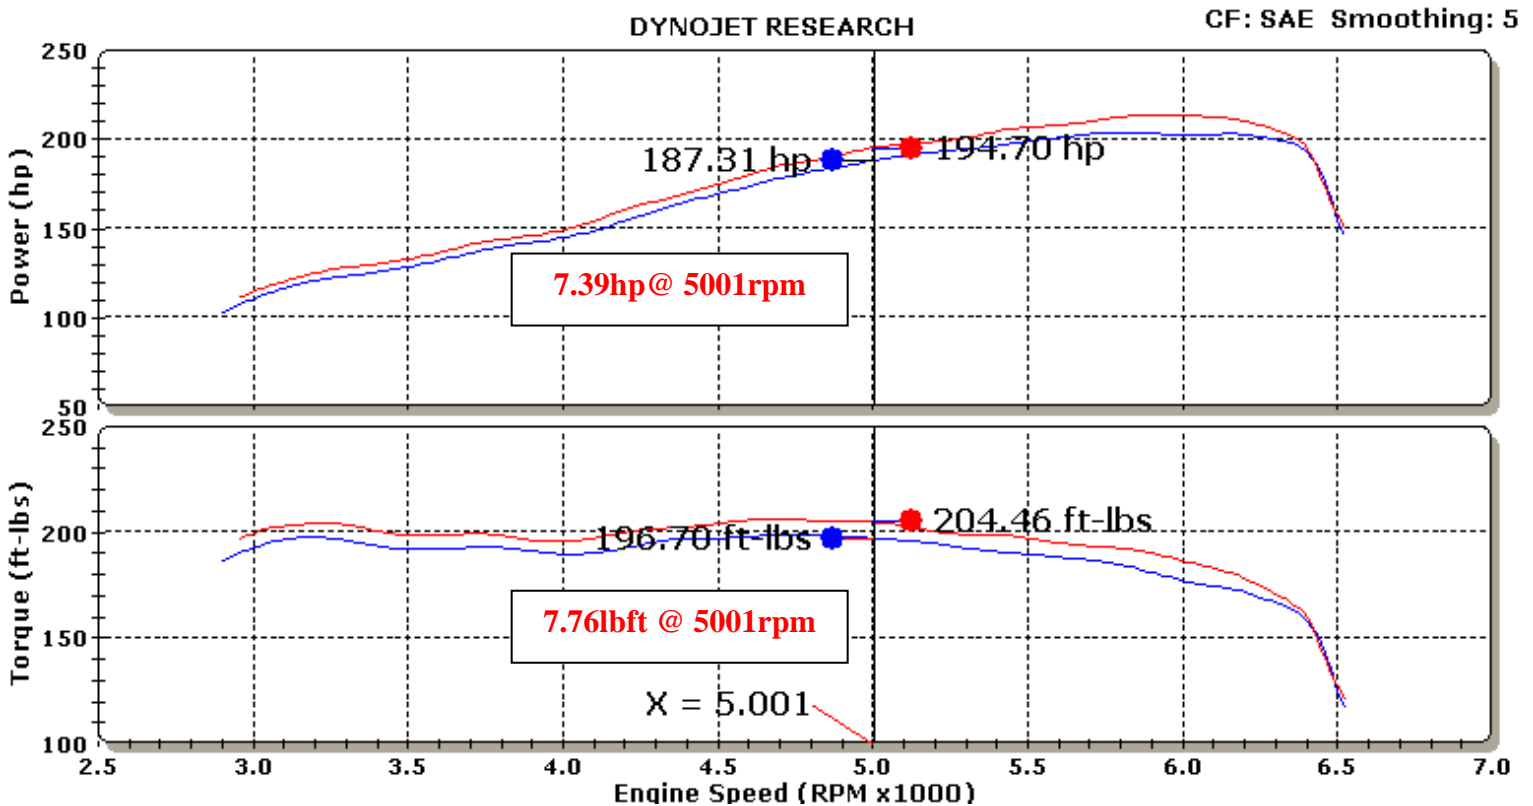

K&N Engineering Inc.

Run Title: Stock 2005 Nissan Maxima 3.5L
 Run Notes: Baseline stock run. 61352 Miles. 2nd gear run.
 Run Date: 7/11/2007 6:57:29 AM
 Stock.001: 82.62 °F, 29.12 in-Hg, JIS: 1.03

Run Title: K&N 2005 Nissan Maxima 3.5L
 Run Notes: K&N intake kit #63-6015 installed. 61352 miles. 2nd gear run.
 Run Date: 7/11/2007 8:05:56 AM
 K&N.002: 84.84 °F, 29.11 in-Hg, JIS: 1.03

Horsepower gains based on specific or similar vehicle dynamometer test. Results will vary. For more information, lookup vehicle and/or testing protocols at KNFilters.com