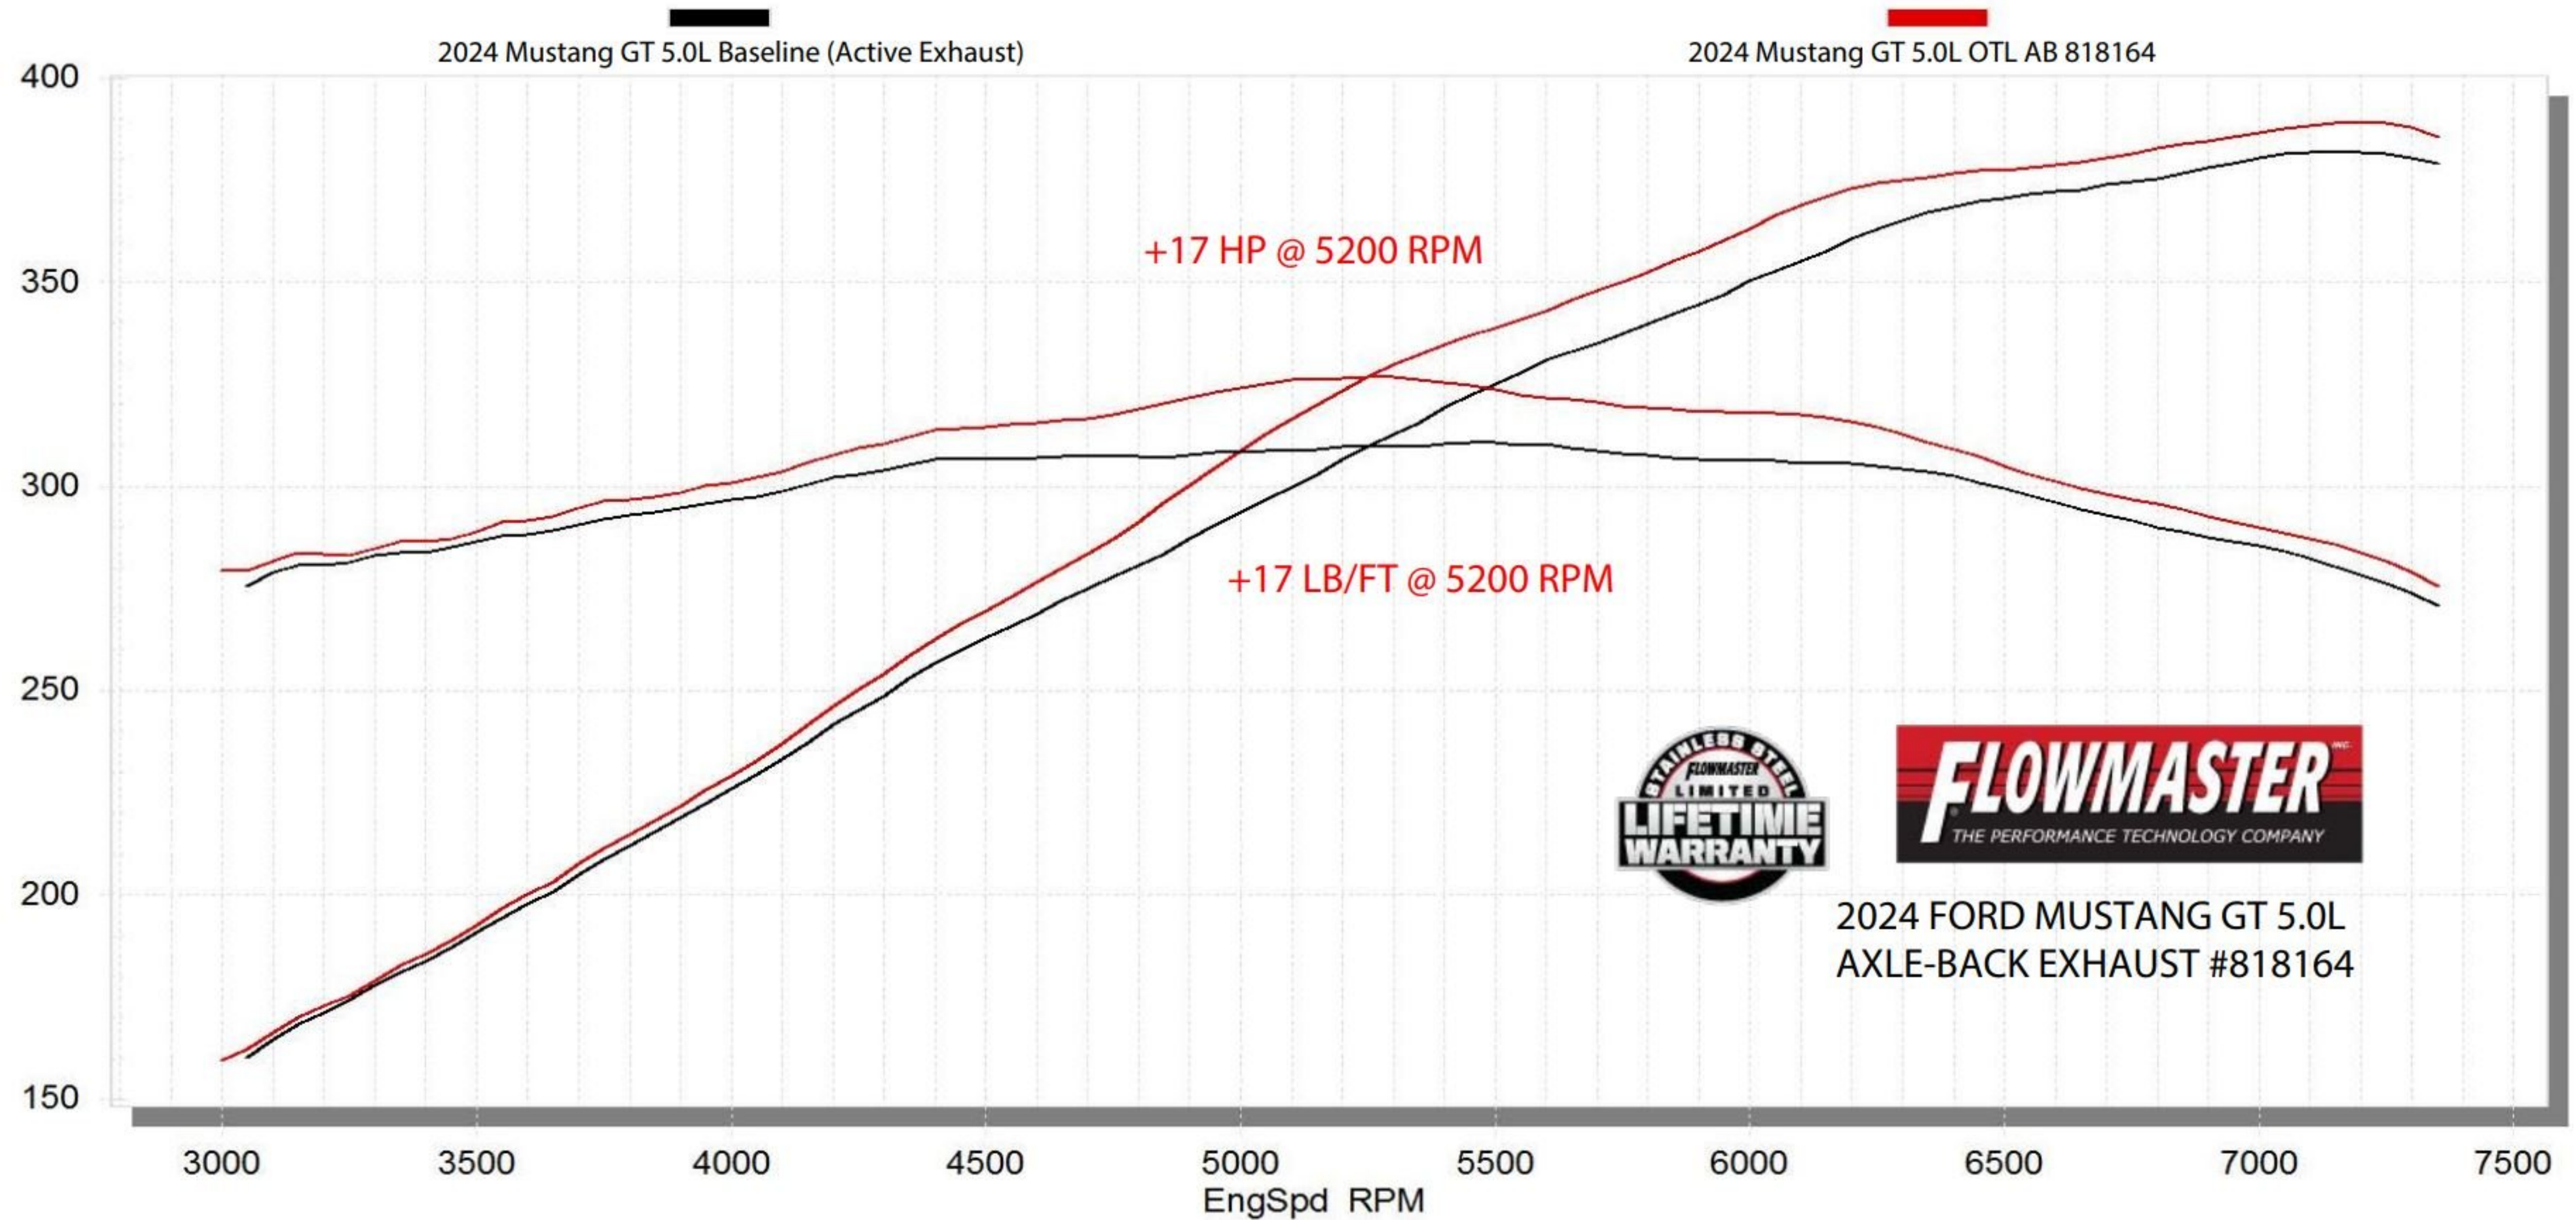

STP Corrected Wheel Power vs. RPM

2024 Mustang GT 5.0L Baseline (Active Exhaust), 2024 Mustang GT 5.0L OTL AB 818164

2024 Mustang GT 5.0L Baseline (Active Exhaust)

2024 Mustang GT 5.0L OTL AB 818164

+17 HP @ 5200 RPM

+17 LB/FT @ 5200 RPM

2024 FORD MUSTANG GT 5.0L
AXLE-BACK EXHAUST #818164