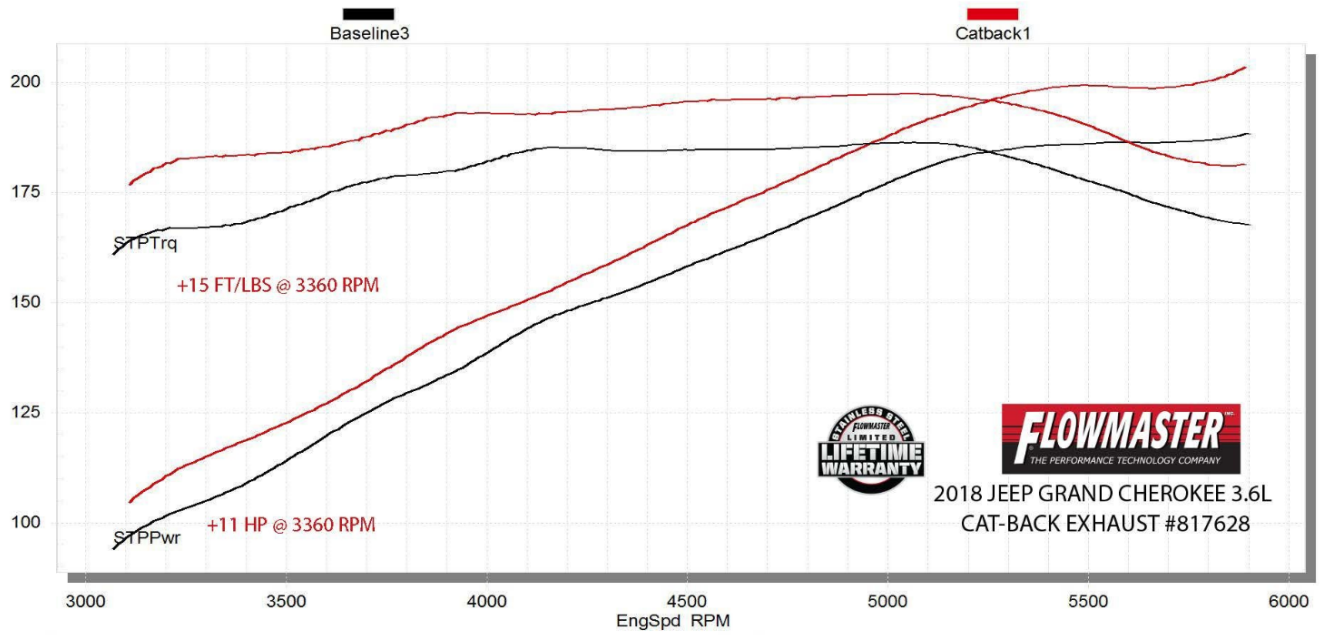

### STP Corrected Wheel Power vs. RPM

Baseline3, Catback1,

2018 JEEP GRAND CHEROKEE 3.6L  
CAT-BACK EXHAUST #817628