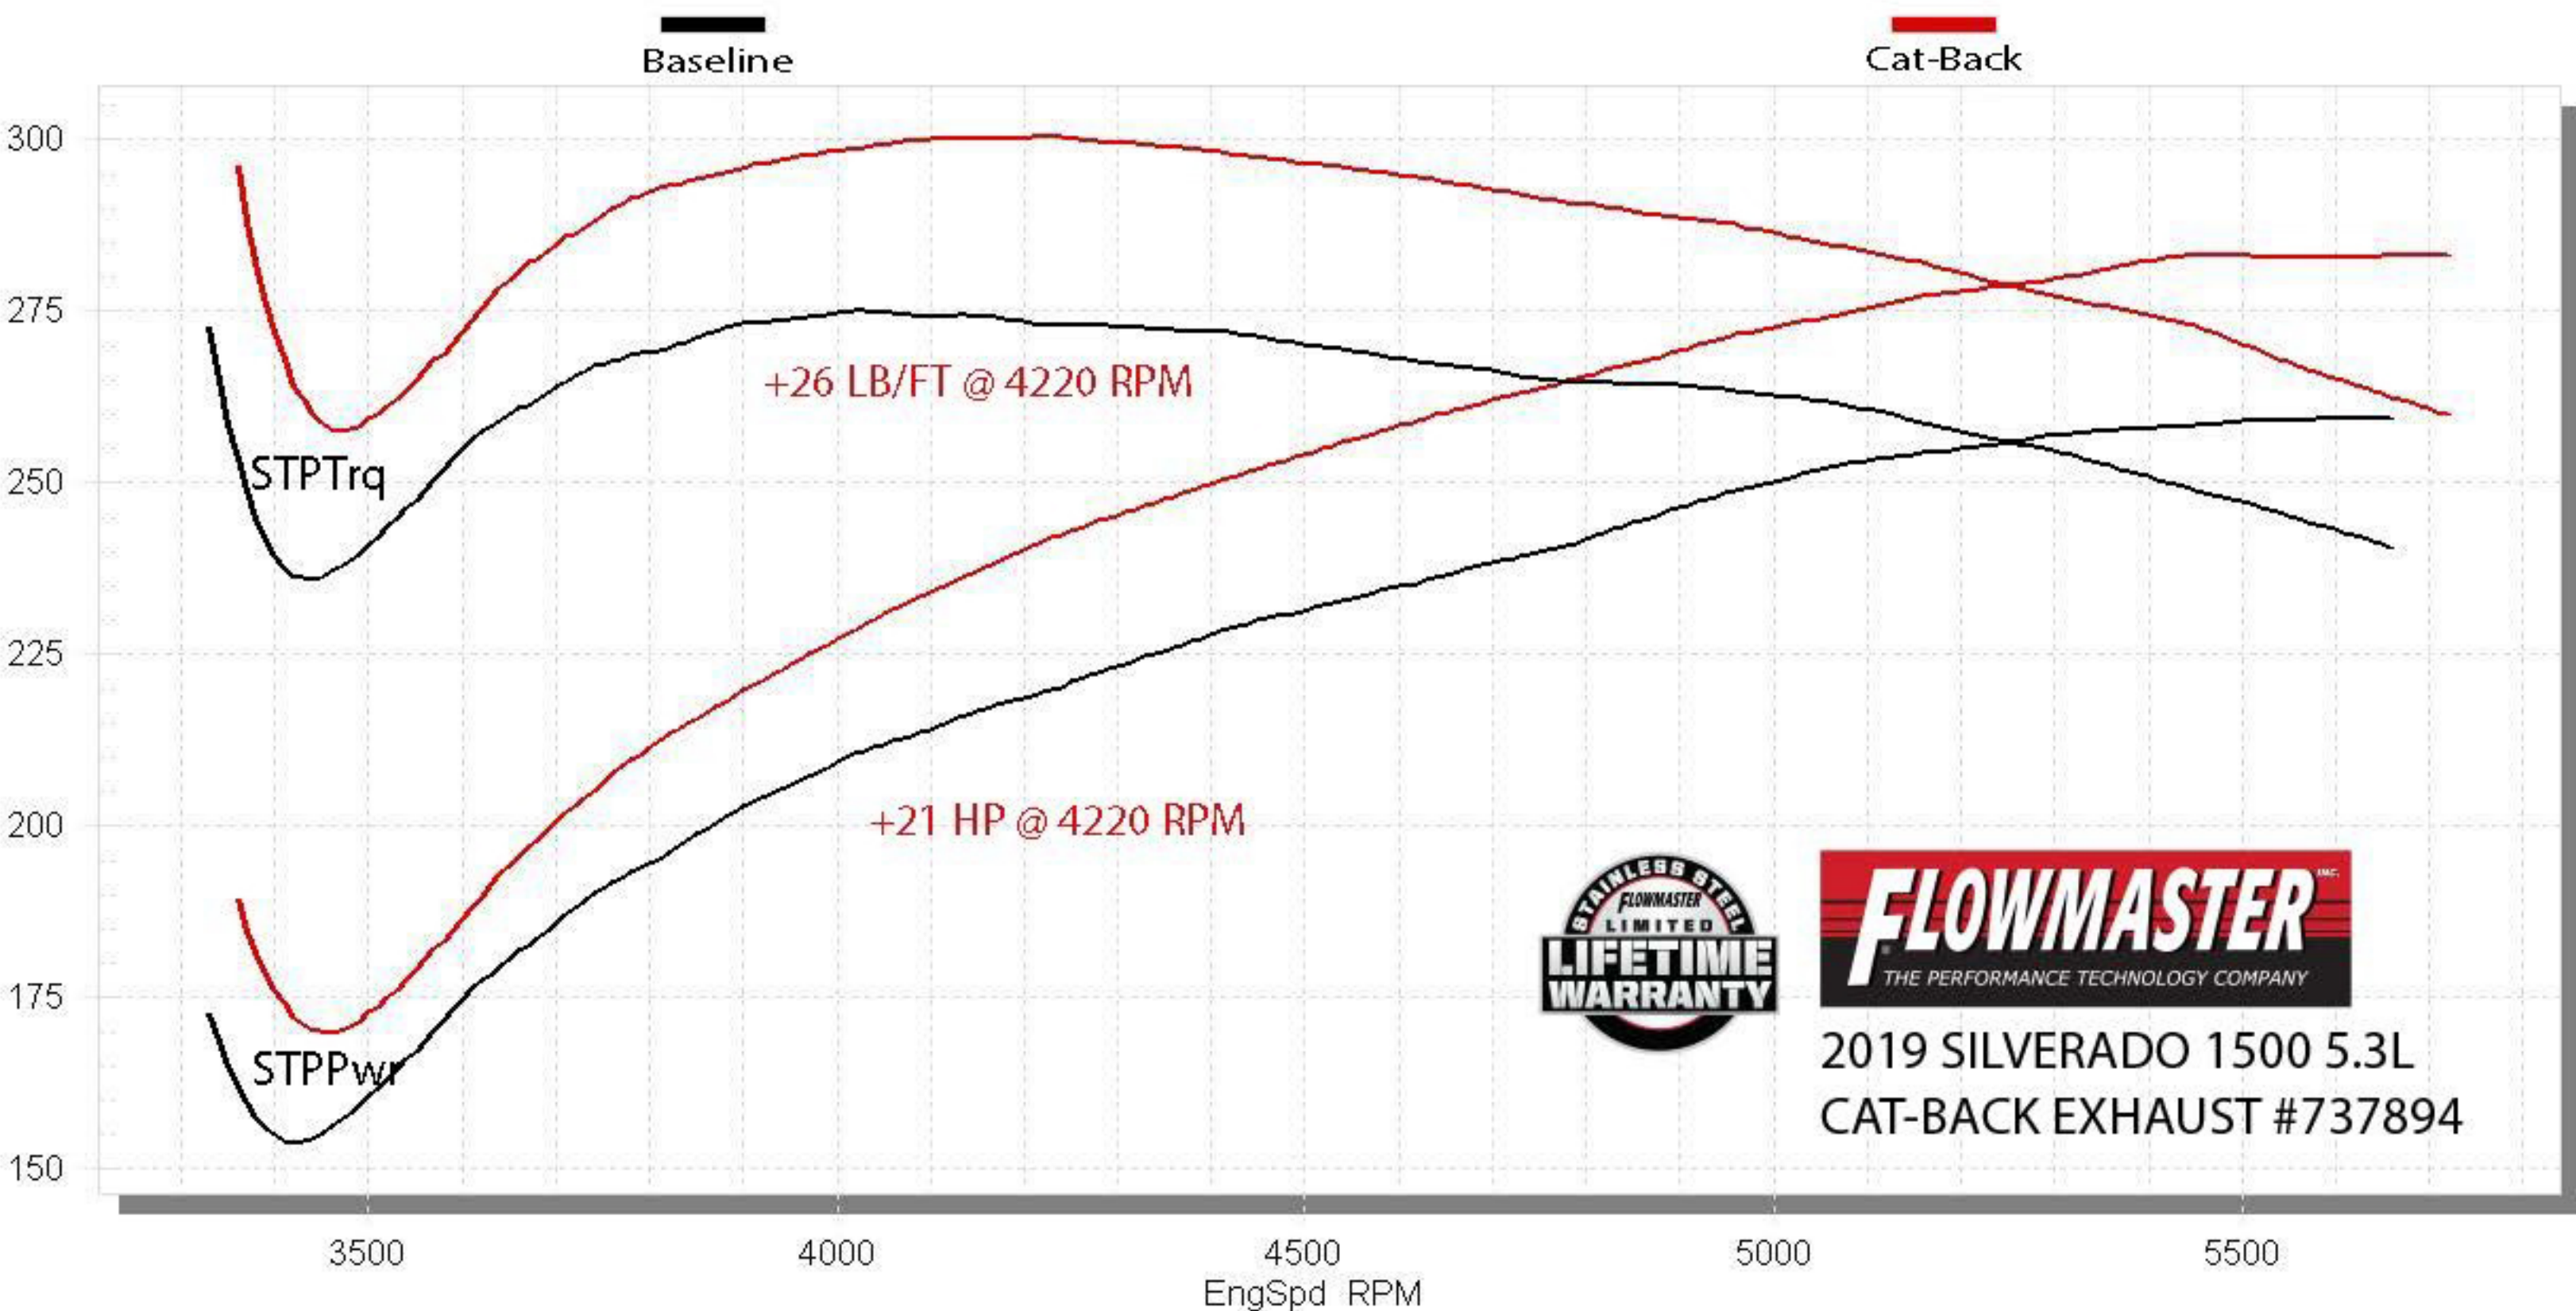

# STP Corrected Wheel Power vs. RPM

Baseline, Cat-Back

+26 LB/FT @ 4220 RPM

+21 HP @ 4220 RPM

2019 SILVERADO 1500 5.3L  
CAT-BACK EXHAUST #737894