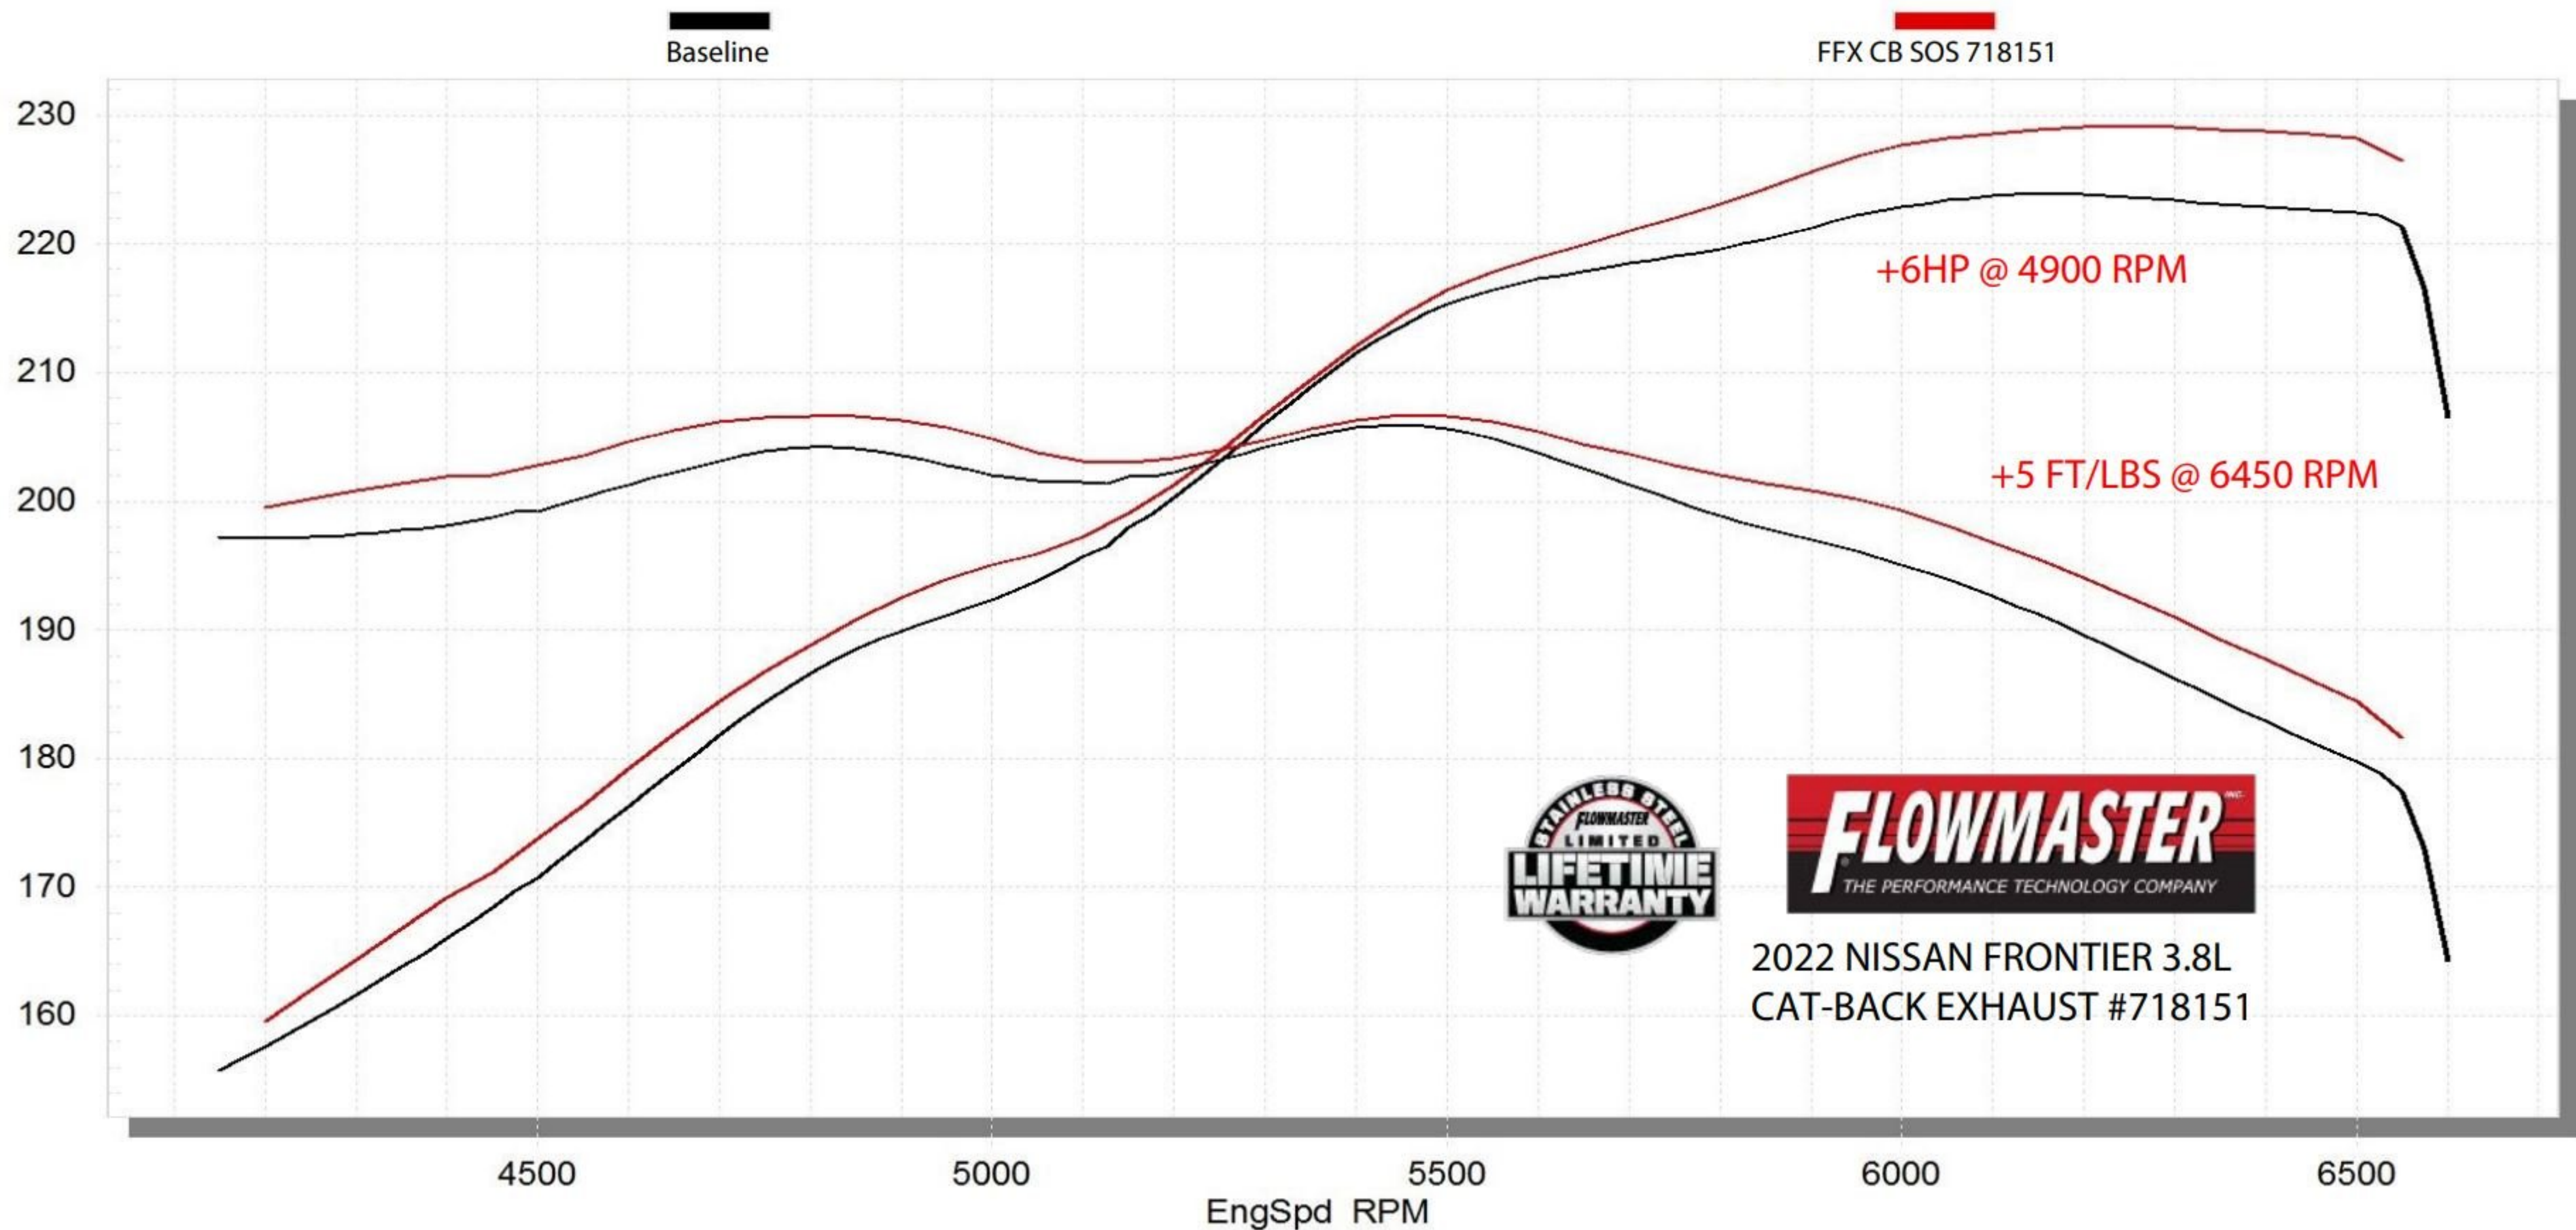

STP Corrected Wheel Power vs. RPM

Baseline, FFX CB SOS 718151

+6HP @ 4900 RPM

+5 FT/LBS @ 6450 RPM

2022 NISSAN FRONTIER 3.8L
CAT-BACK EXHAUST #718151