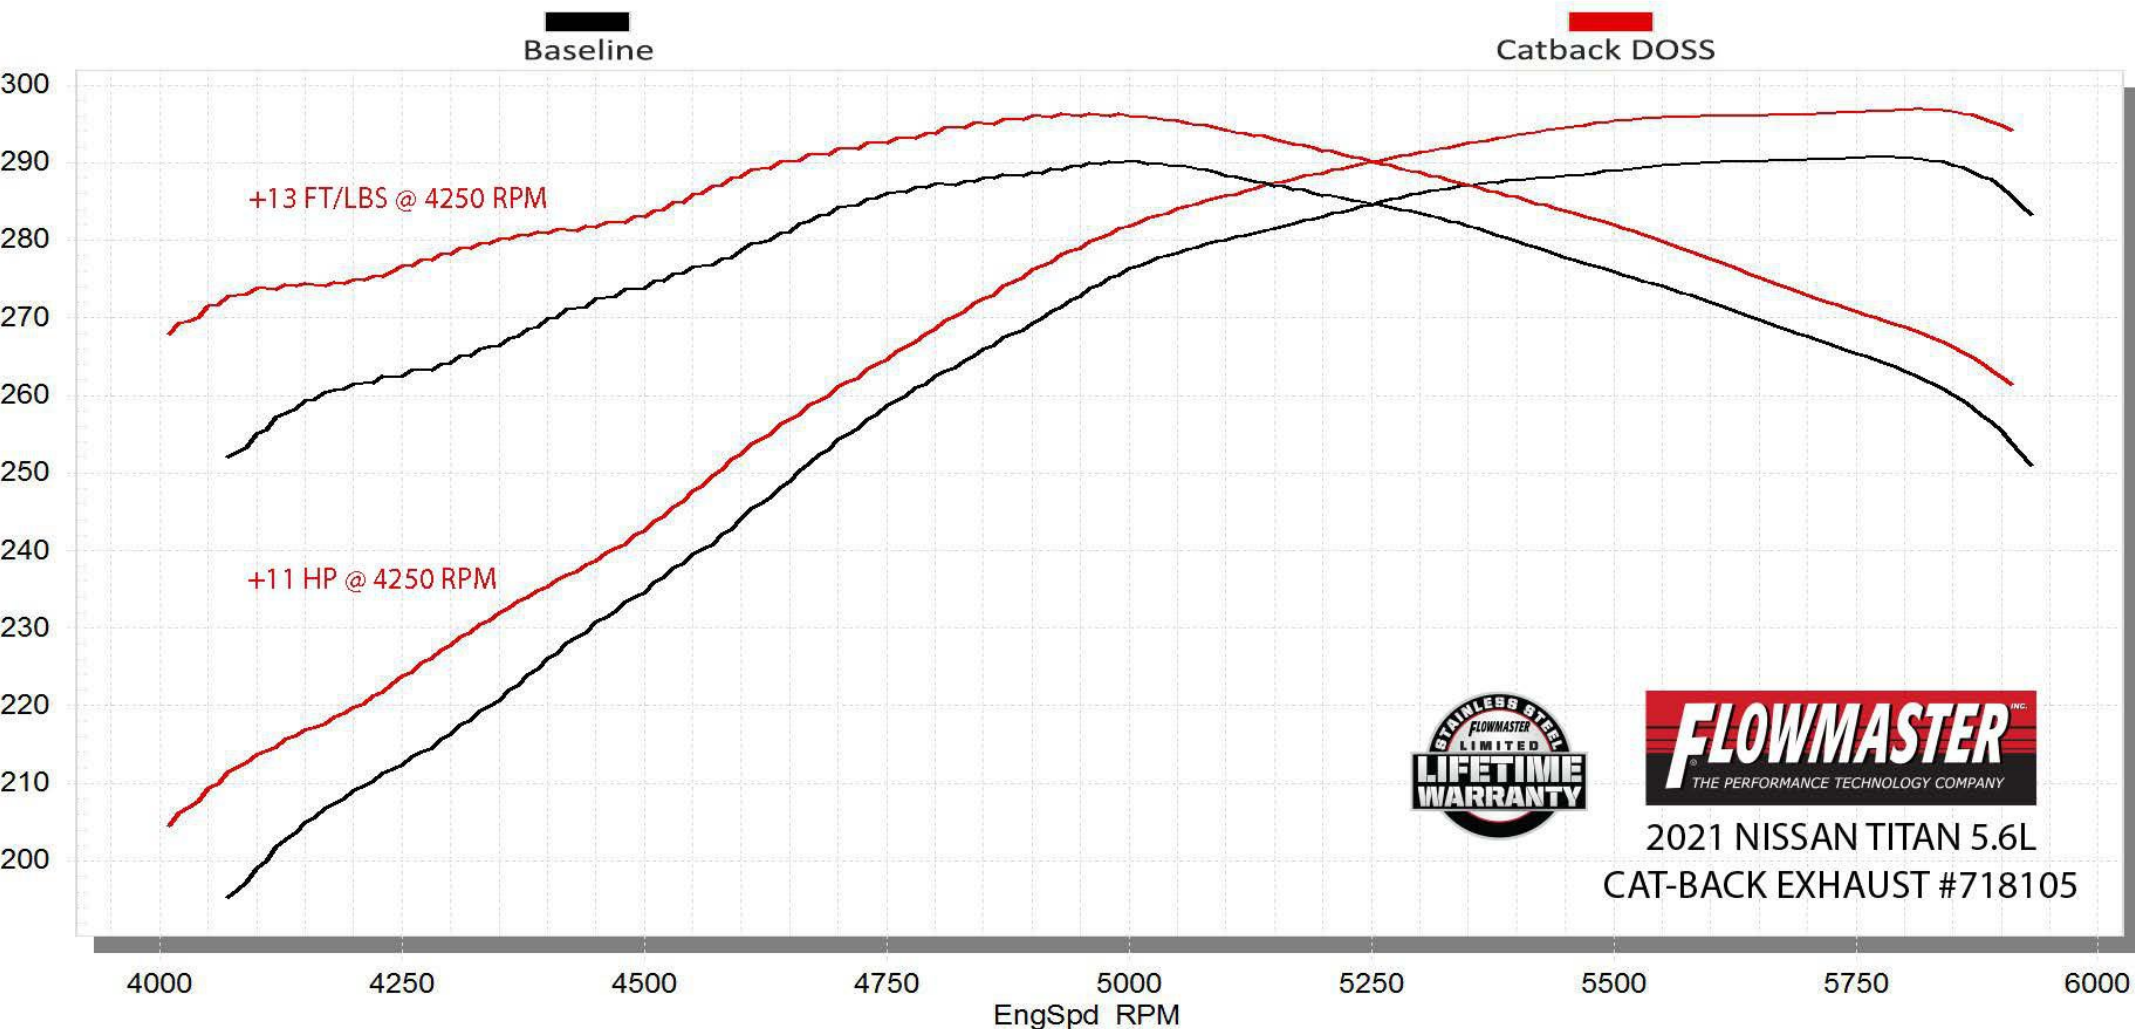

STP Corrected Wheel Power vs. RPM

Baseline, Catback DOSS

Baseline

Catback DOSS

+13 FT/LBS @ 4250 RPM

+11 HP @ 4250 RPM

2021 NISSAN TITAN 5.6L
CAT-BACK EXHAUST #718105