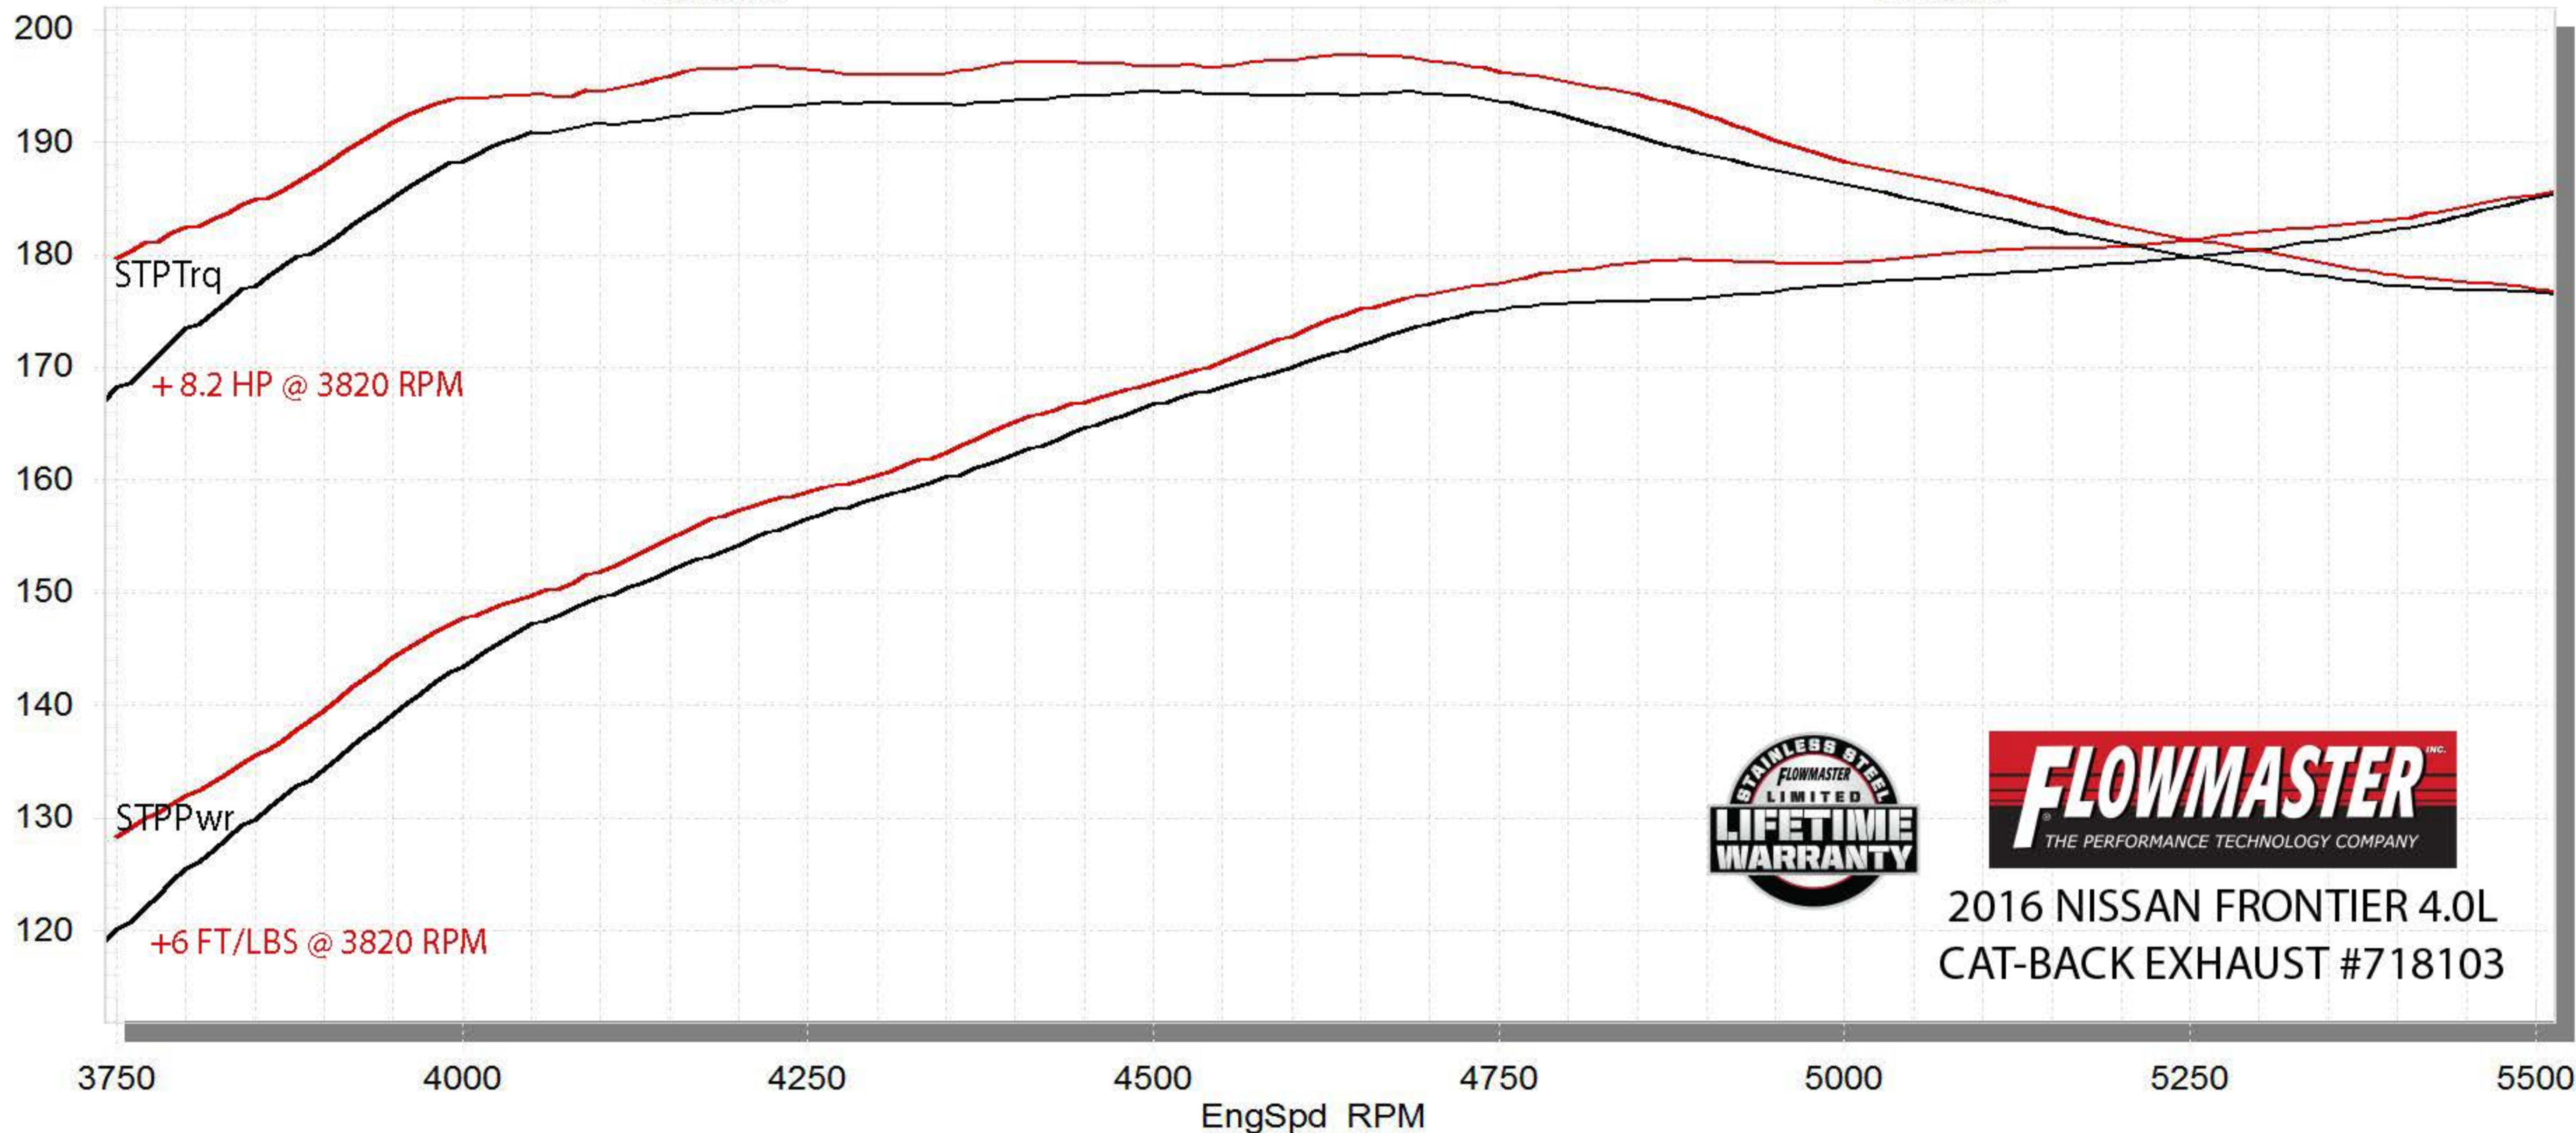

# STP Corrected Wheel Power vs. RPM

Baseline, Catback

■ Baseline

■ Catback

2016 NISSAN FRONTIER 4.0L  
CAT-BACK EXHAUST #718103