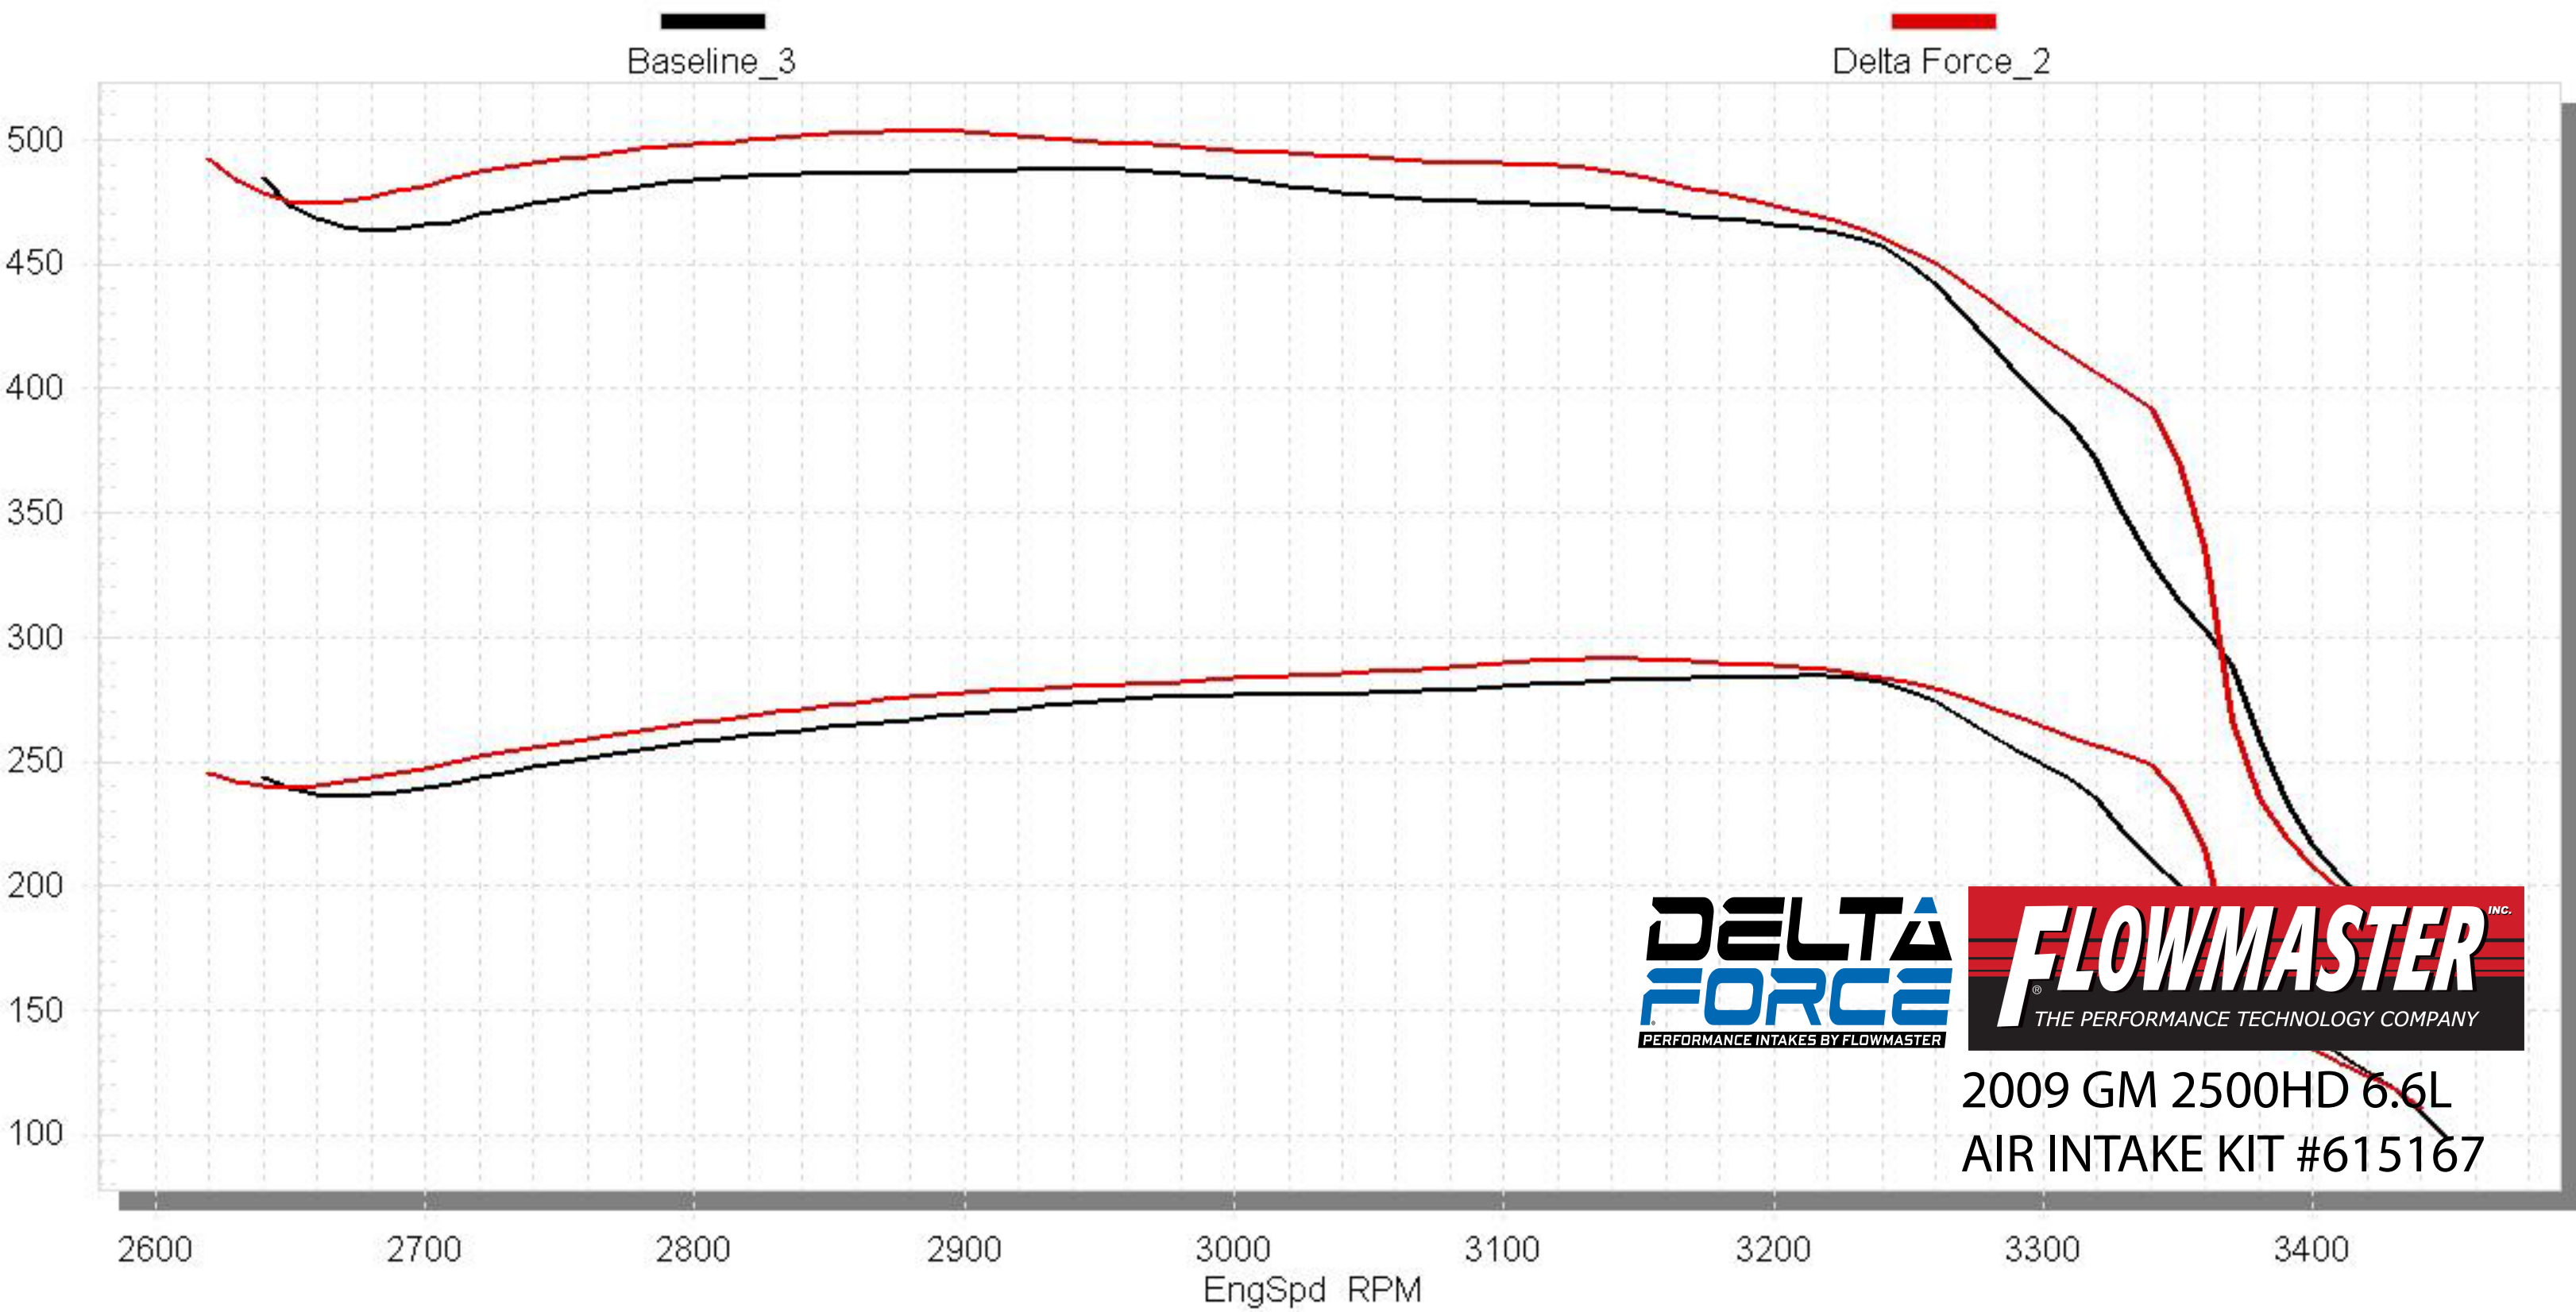

# STP Corrected Wheel Power vs. RPM

Baseline\_3, Delta Force\_2,

Baseline\_3

Delta Force\_2

2009 GM 2500HD 6.6L  
AIR INTAKE KIT #615167