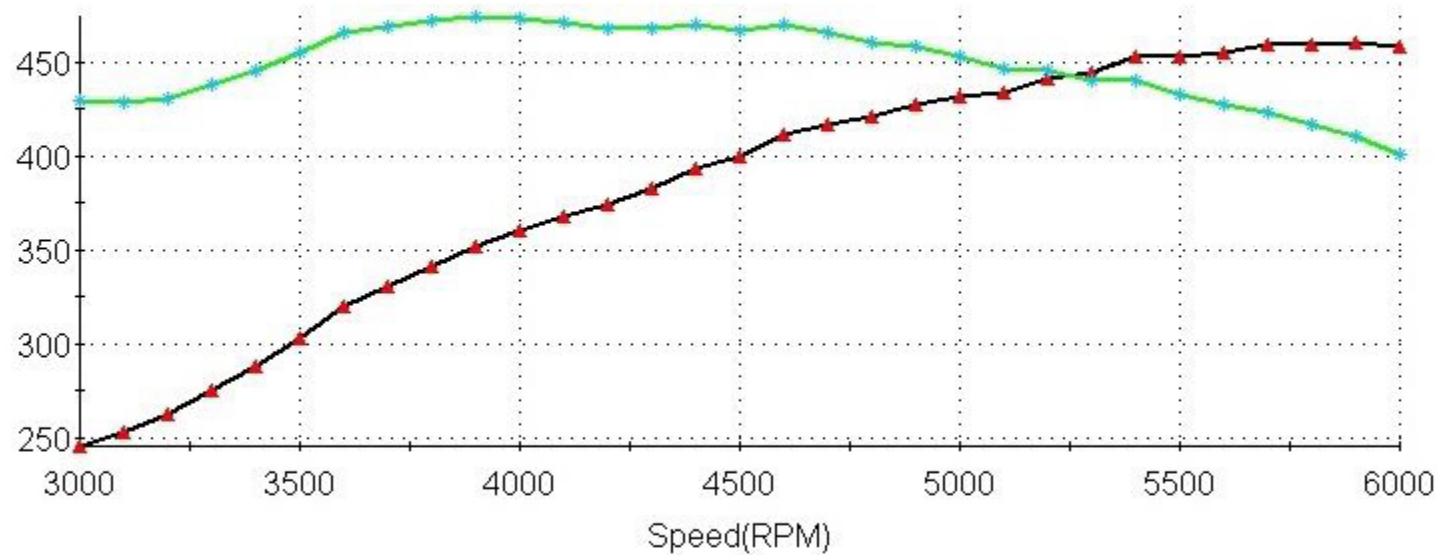

ATK HP93 Chevy LQ4 6.0L Base Engine 460HP

Corrected Performance Graph

—▲— CorrHP(Hp) 4 —★— CorrTorq(ft-lbs) 4