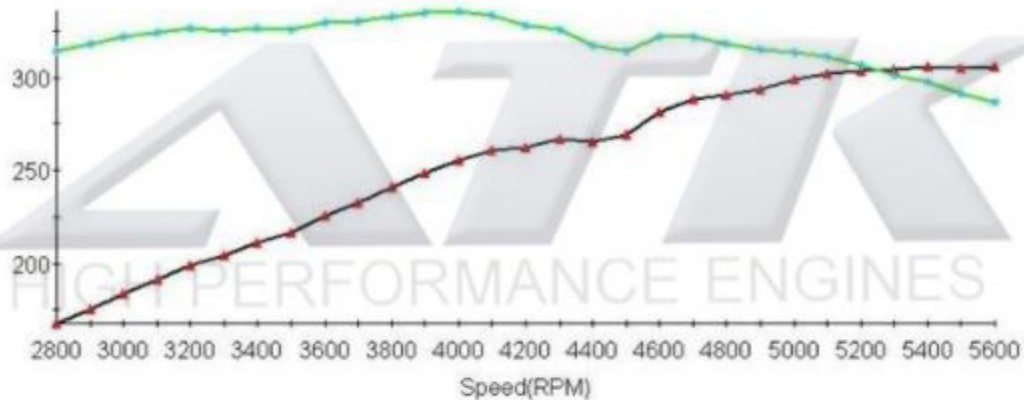

Corrected Performance Graph

CorrHP(Hp) 11/9/2006 Sweep \*\*

CorrTorg(ft-lbs) 11/9/2006 Sweep \*\*