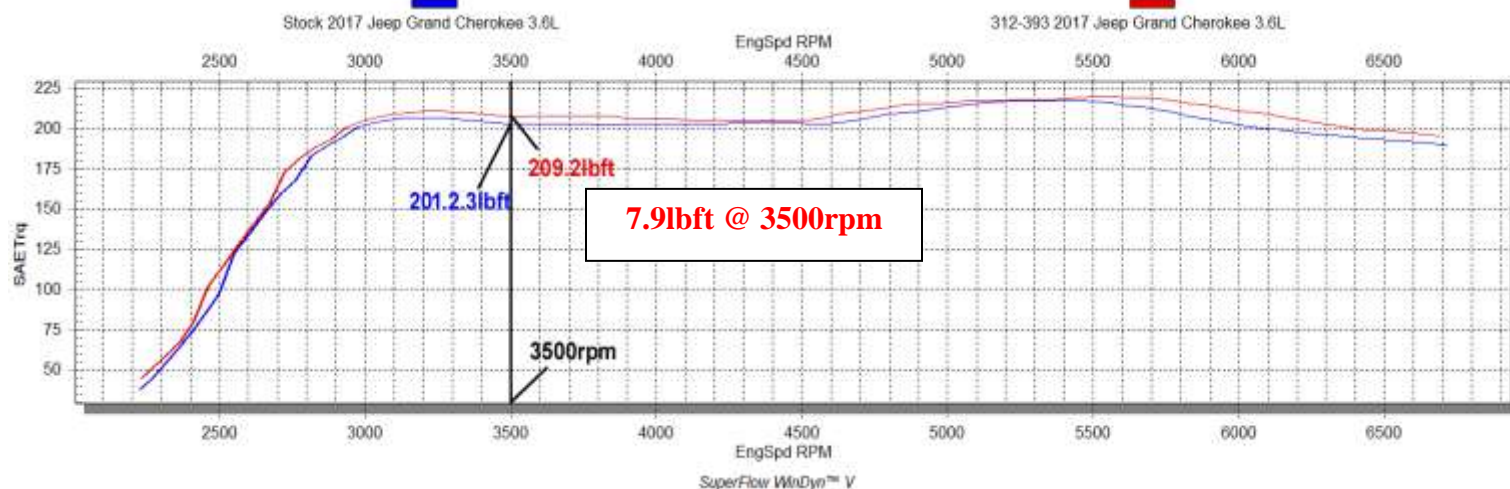

The Performance Intake Company™

Data Group 1

Run Title: Stock 2017 Jeep Grand Cherokee 3.6L  
 Run Notes: Baseline stock run. 3<sup>rd</sup> gear run. 37988 miles.  
 Run Date: 11-8-2018

Run Title: AIRAID 2017 Jeep Grand Cherokee 3.6L  
 Run Notes: AIRAID intake kit #AIR-312-393 installed. 3<sup>rd</sup> gear run. 37988 miles.  
 Run Date: 11-8-2018

Horsepower gains based on specific or similar vehicle dynamometer test. Results will vary. For more information, look up vehicle and/or testing protocols at [www.AIRAID.com](http://www.AIRAID.com)