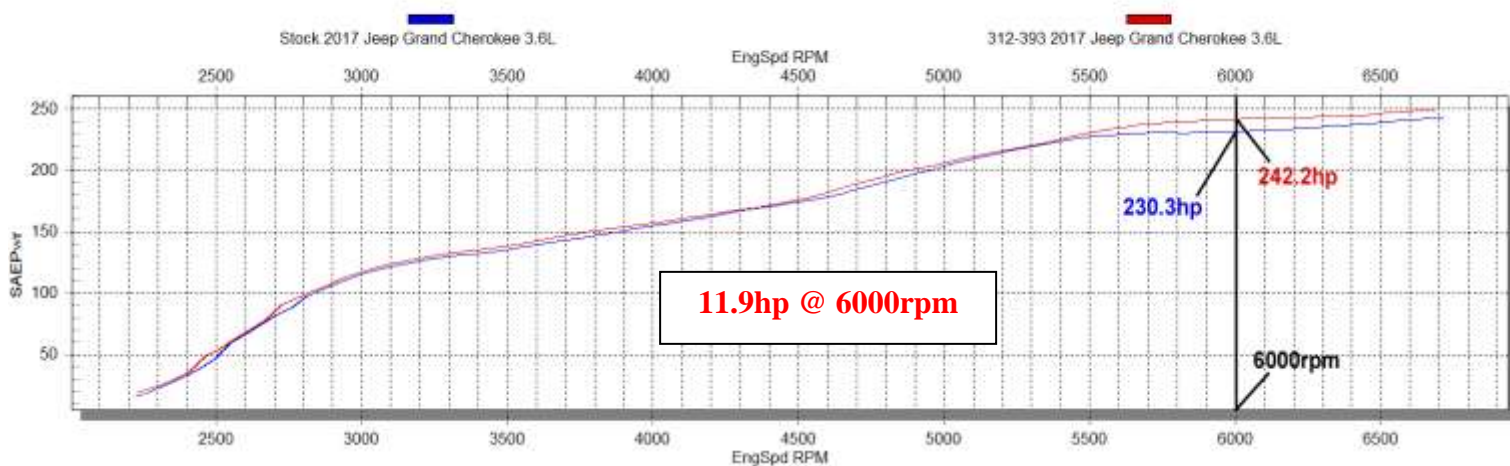

The Performance Intake Company™

Data Group 1

Run Title: Stock 2017 Jeep Grand Cherokee 3.6L  
 Run Notes: Baseline stock run. 3<sup>rd</sup> gear run. 37988 miles.  
 Run Date: 11-8-2018

Run Title: AIRAID 2017 Jeep Grand Cherokee 3.6L  
 Run Notes: AIRAID intake kit #AIR-312-393 installed. 3<sup>rd</sup> gear run. 37988 miles.  
 Run Date: 11-8-2018