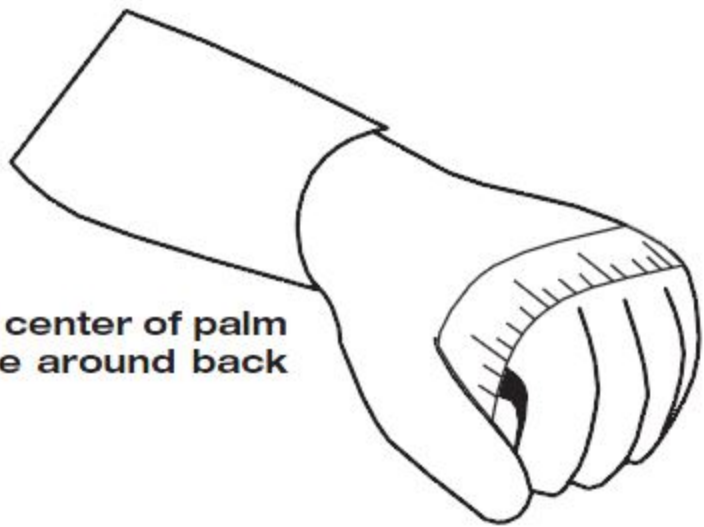

Hold tape in center of palm
and measure around back
of hand.

Glove Size Chart

EURO SIZE	8-X/SM	9-SMALL	10-MEDIUM	11-LARGE	12-XL
Inches	6 1/2 - 7 1/2	7 1/2 - 8 1/2	8 1/2 - 9 1/2	9 1/2 - 10 1/2	10 1/2 - 11 1/2