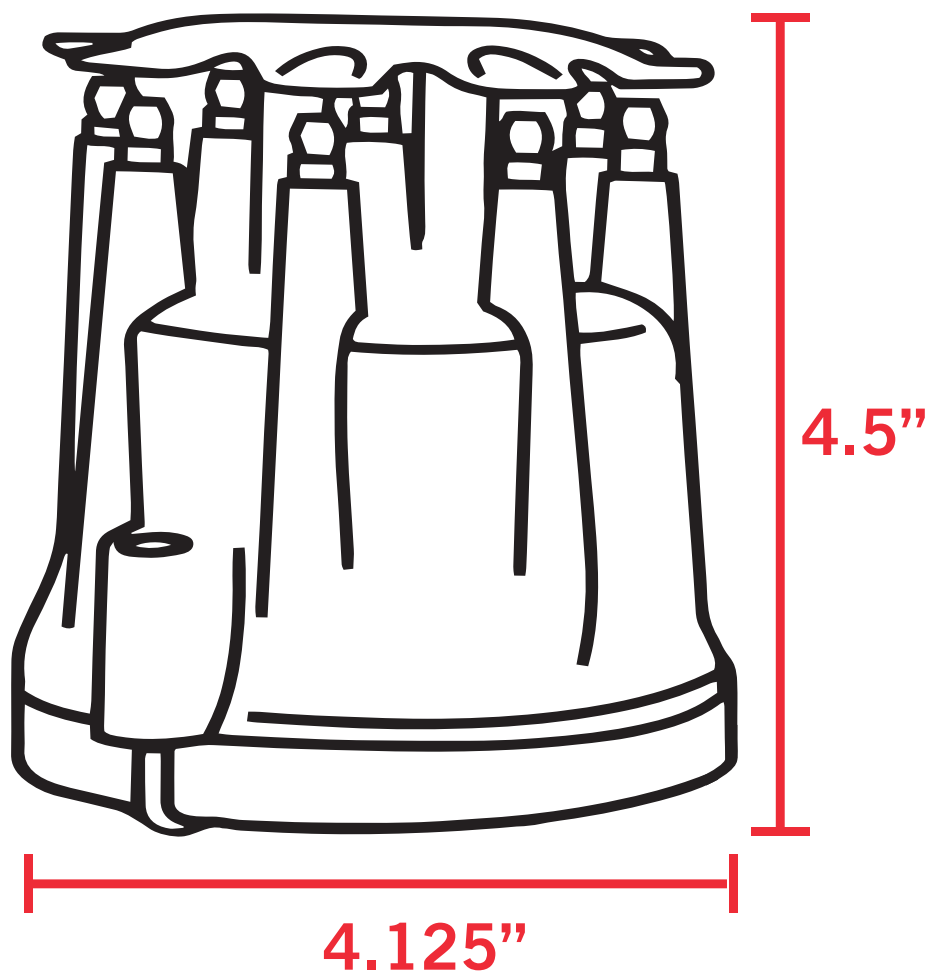

**Distributor Cap Dimensions**  
**555-40046**

**PRO SERIES PRO BILLET/  
PRO SERIES READY TO RUN**