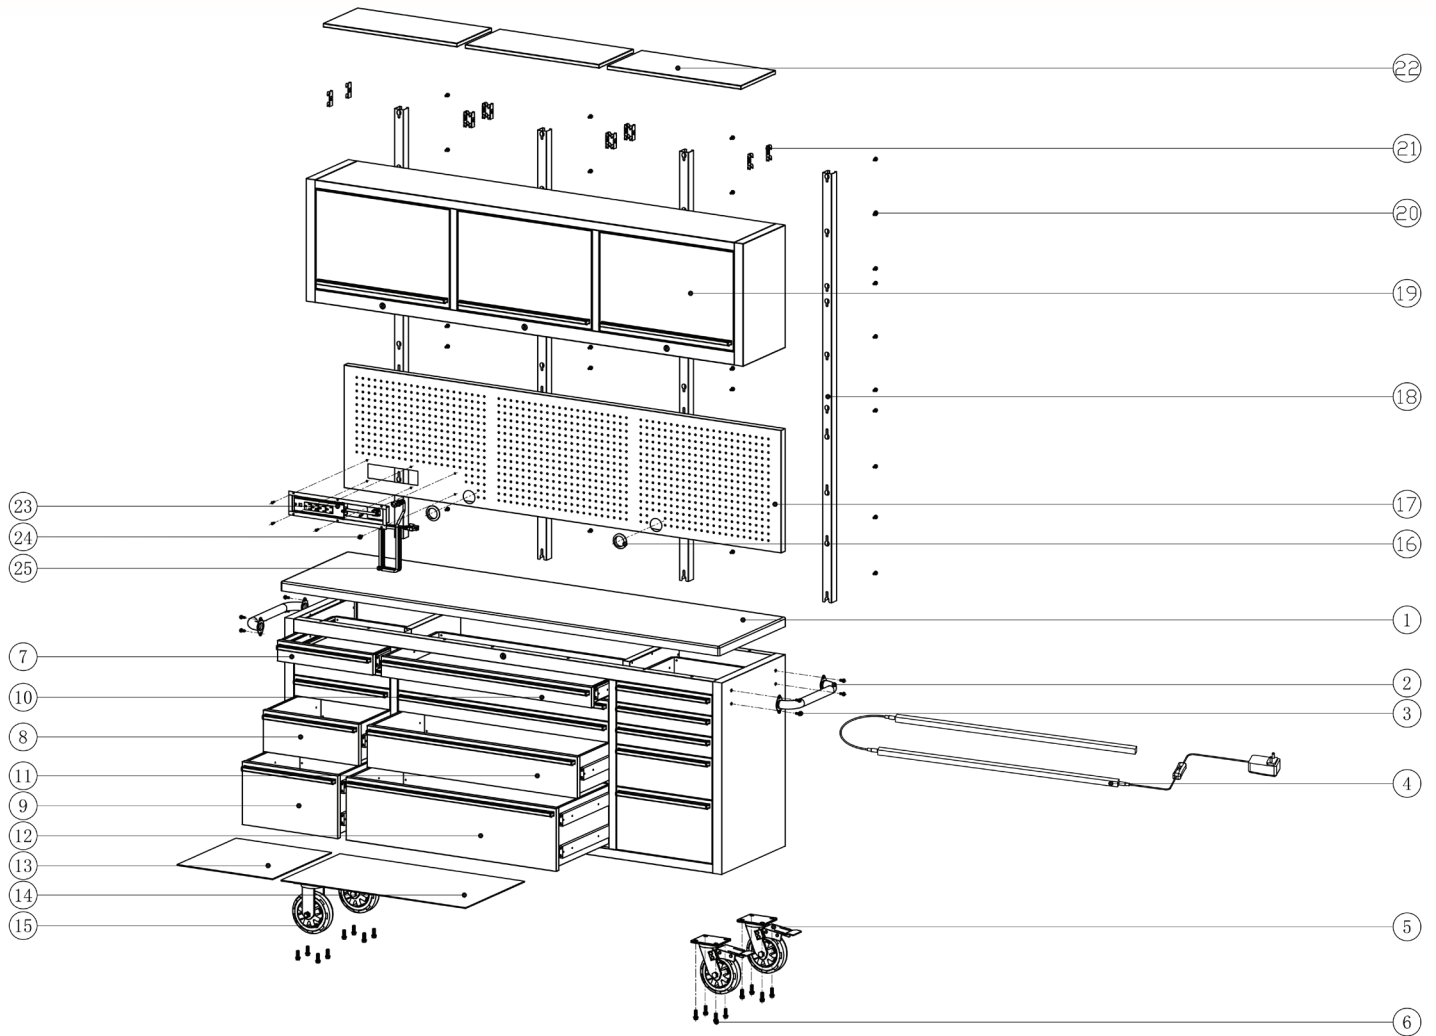

# Parts List

## 555-81453

#	DESCRIPTION	QTY	#	DESCRIPTION	QTY	#	DESCRIPTION	QTY
1	Counter Top	1	10	Drawer (Center Top)	1	19	Cabinet Body	1
2	Handle	1	11	Drawer (Center Middle)	1	20	Bolts	40
3	Bolts (1/4 in.)	4	12	Drawer (Center Bottom)	1	21	Wall Mount Hooks	2
4	LED Light Kit	1	13	Drawer Liner (Narrow)	5	22	Cabinet Shelves	3
5	Caster (6 in. Swivel)	2	14	Drawer Liner (Wide)	5	23	Power Strip	1
6	Bolts (3/8)	16	15	Caster (6 in. Fixed)	2	24	Bolt (5/32 in.)	6
7	Drawer (Outer Top)	6	16	Grommet	2	25	Power Cord	1
8	Drawer (Outer Middle)	2	17	Pegboard	1			
9	Drawer (Outer Bottom)	2	18	Upr. Cabinet Support	2			