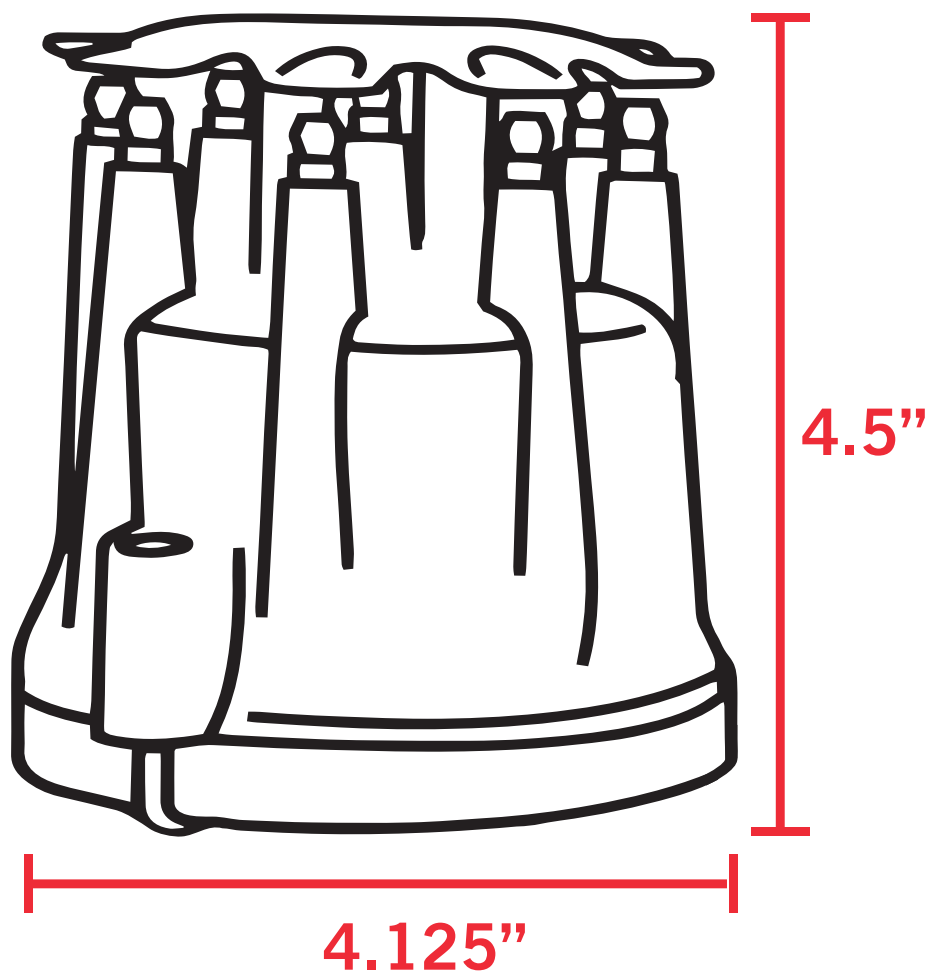

Distributor Cap Dimensions
555-40052

**PRO SERIES PRO BILLET/
PRO SERIES READY TO RUN**