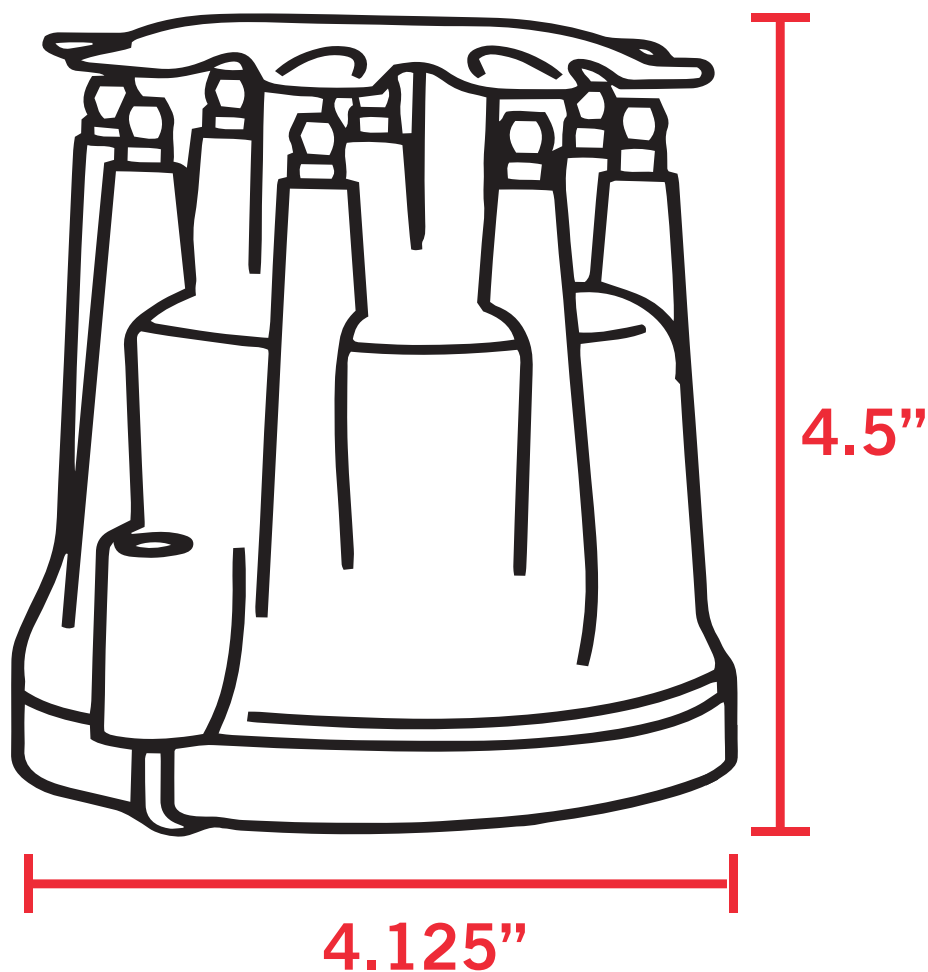

**Distributor Cap Dimensions**  
**555-40048**

**PRO SERIES PRO BILLET/  
PRO SERIES READY TO RUN**