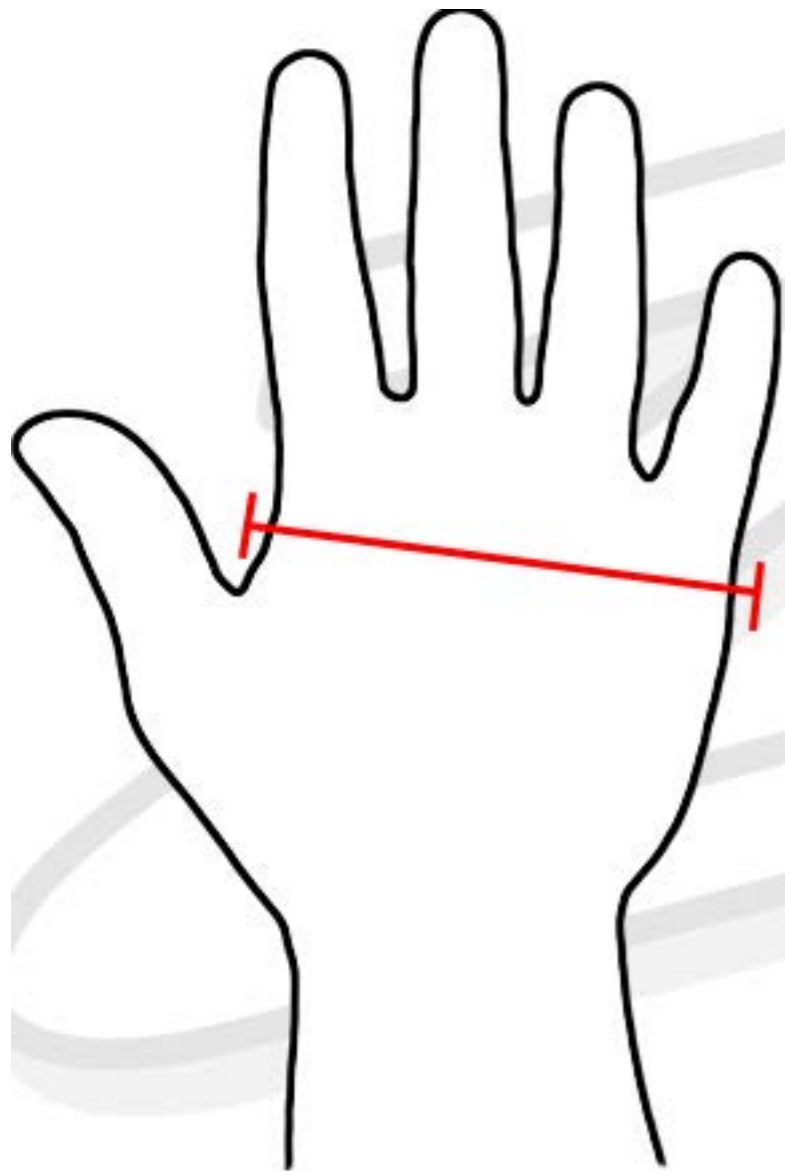

# GLOVES SIZING CHART

## How to Measure:

Use a measuring tape wrapped around your hand behind the knuckles and inside thumb, not including thumb, keeping the tape snug. Measure both hands, fitting glove size to the larger measurement.

Glove Size	XS	S	M	L	XL	2XL	3XL
Hand Measurement (centimeters)	19	21	21.5	22.5	23.5	25.5	28
Hand Measurement (inches)	7.5	8.25	8.5	8.9	9.25	10	11