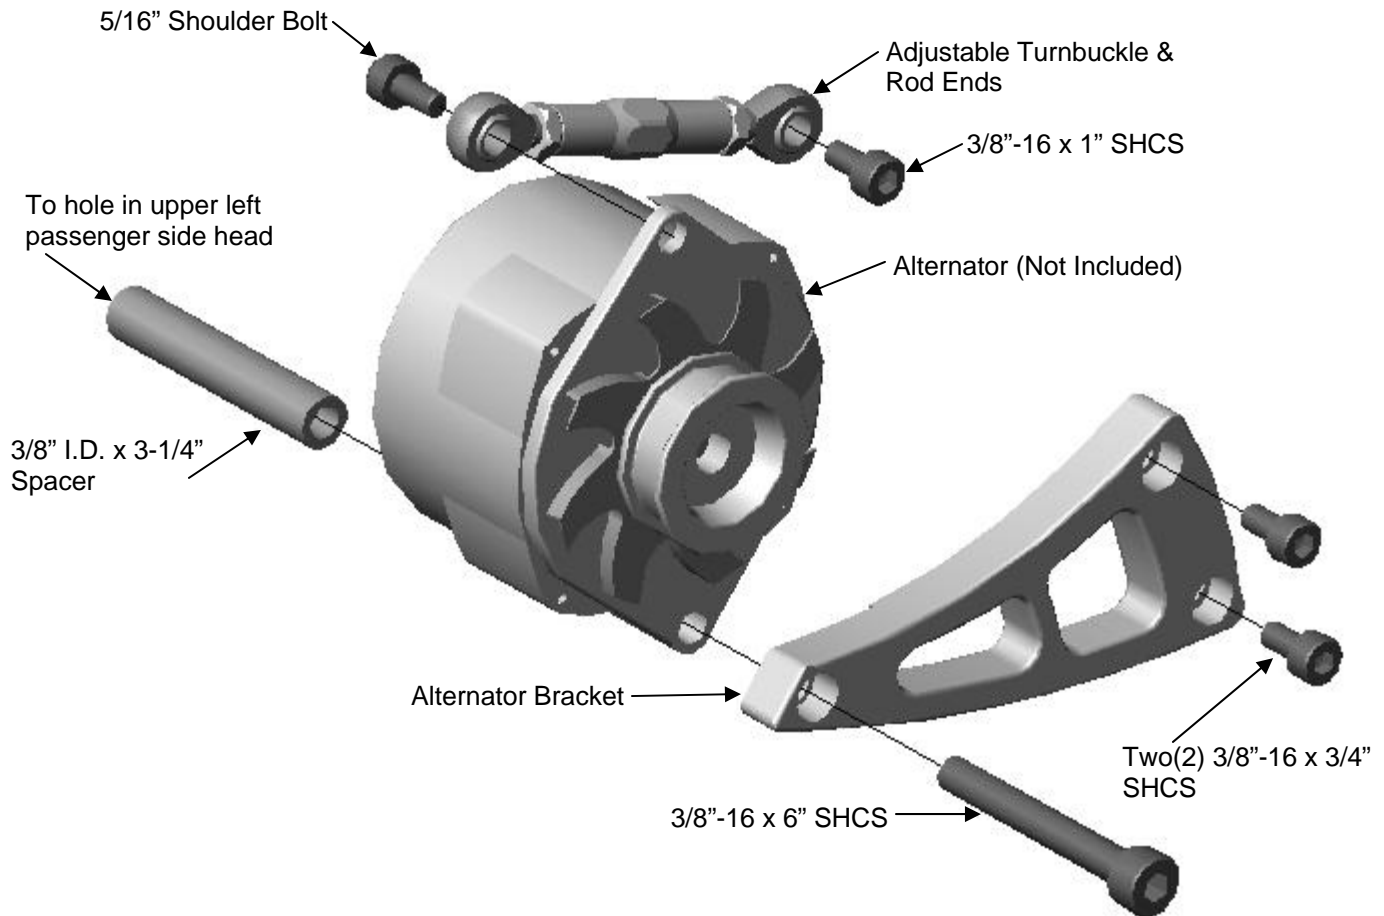

Installation Instructions for 50546 Small Block Chevy Mid Mount Alternator Bracket, Long Water Pump

Installation Instructions:

With aftermarket under drive pulleys:

Dayco belt #5060400 or Gates belt #K060400

With stock pulleys:

Dayco belt #5060425 or Gates belt #K060425