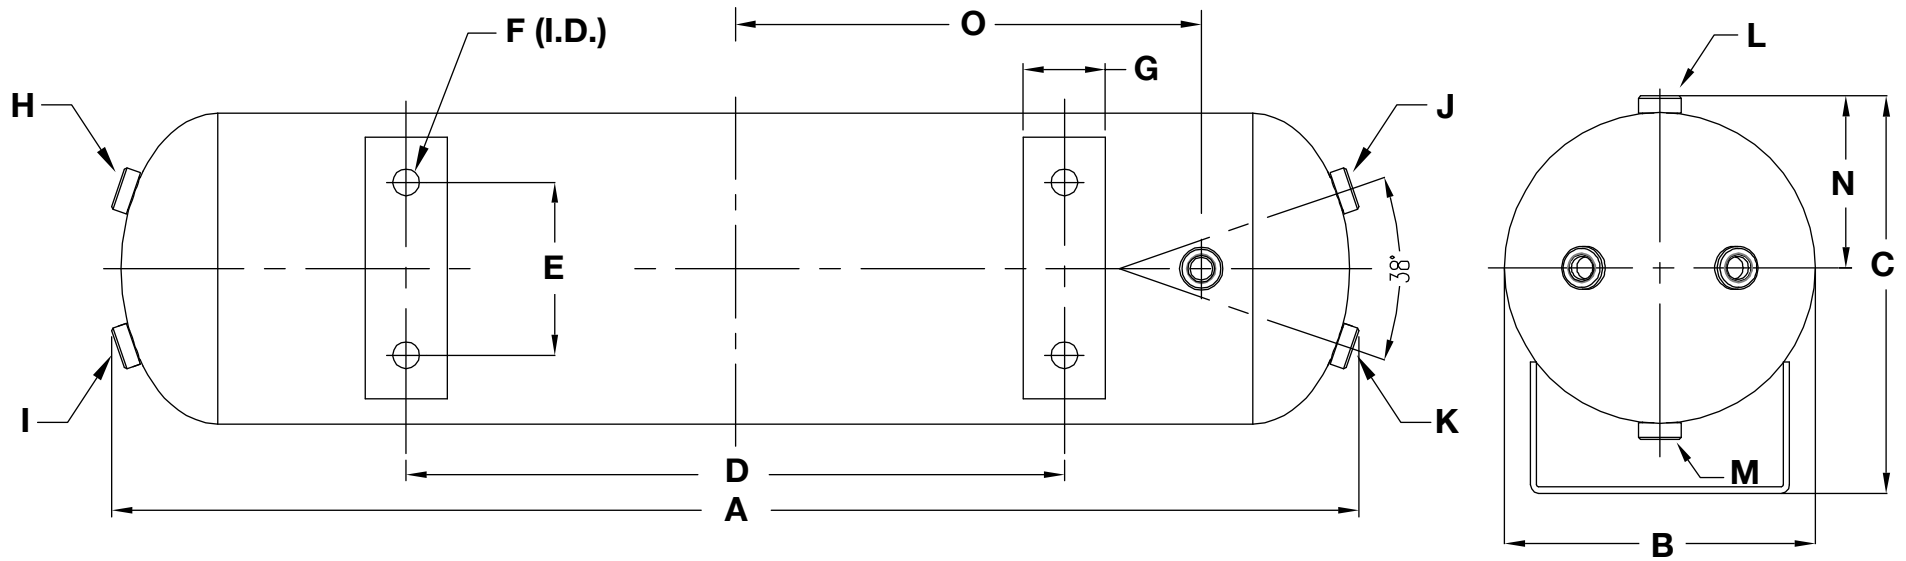

### DIMENSIONS - MM

Part Number	A	B	C	D	E	F	G	H	I	J
32530	188.0	100.0	171.5	144.5	84.0	520.0	1/4" (M)	630.0	7.0	8.40
32533	188.0	100.0	171.5	144.5	84.0	520.0	1/4" (M)	630.0	7.0	8.40
32538	188.0	100.0	171.5	144.5	84.0	520.0	1/4" (M)	630.0	7.0	8.40

\* All measurements in millimeters, unless otherwise noted.

\*\* All fittings are NPT, unless otherwise noted.

### DIMENSIONS - IN

Part Number	A	B	C	D	E	F	G	H	I	J
32530	7.40	3.94	6.75	5.69	3.31	20.47	1/4" (M)	24.80	0.28	0.33
32533	7.40	3.94	6.75	5.69	3.31	20.47	1/4" (M)	24.80	0.28	0.33
32538	7.40	3.94	6.75	5.69	3.31	20.47	1/4" (M)	24.80	0.28	0.33

\* All measurements in inches, unless otherwise noted.

\*\* All fittings are NPT, unless otherwise noted.

**DIMENSIONS - MM**

Part Number	A	B	C	D	E	F	G	H	I	J	K	L	M	N	O
91022	491.7	151.0	193.5	210.5	84.0	5.1	40.0	1/4" (F)	1/4" (F)	1/4" (F)	1/4" (F)	1/4" (F)	1/4" (F)	83.5	169.0