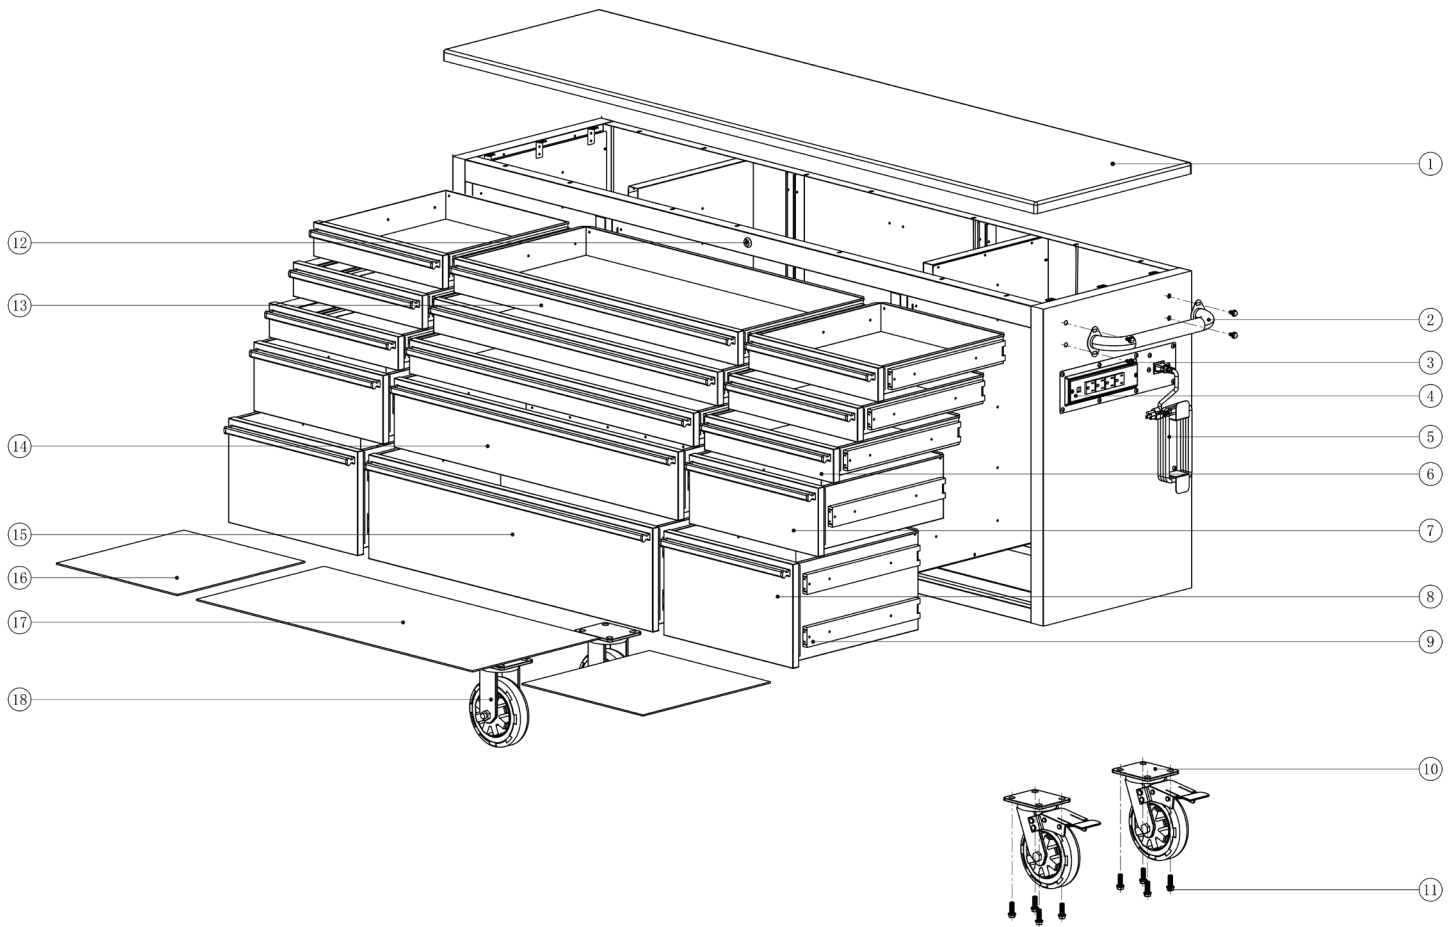

Parts List

555-81449

| # | DESCRIPTION | QTY | # | DESCRIPTION | QTY | # | DESCRIPTION | QTY |
|---|--------------------------|-----|----|-------------------------|-----|----|-----------------------|-----|
| 1 | Cabinet Top | 1 | 7 | Drawer (Large 1/2) | 2 | 13 | Drawer (Medium) | 3 |
| 2 | Handle | 2 | 8 | Drawer (X-Large 1/2) | 2 | 14 | Drawer (Large) | 1 |
| 3 | Bolt (1/4 in. x 1/2 in.) | 4 | 9 | Drawer Sliders | 36 | 15 | Drawer (X-Large) | 1 |
| 4 | Power Strip | 1 | 10 | Caster (Locking Swivel) | 2 | 16 | Drawer Liner (Narrow) | 10 |
| 5 | Power Cord | 1 | 11 | Bolts (3/8 in x 1 in.) | 16 | 17 | Drawer Liner (Wide) | 5 |
| 6 | Drawer (Medium 1/2) | 6 | 12 | Lock & Key | 1 | 18 | Caster (Fixed) | 2 |