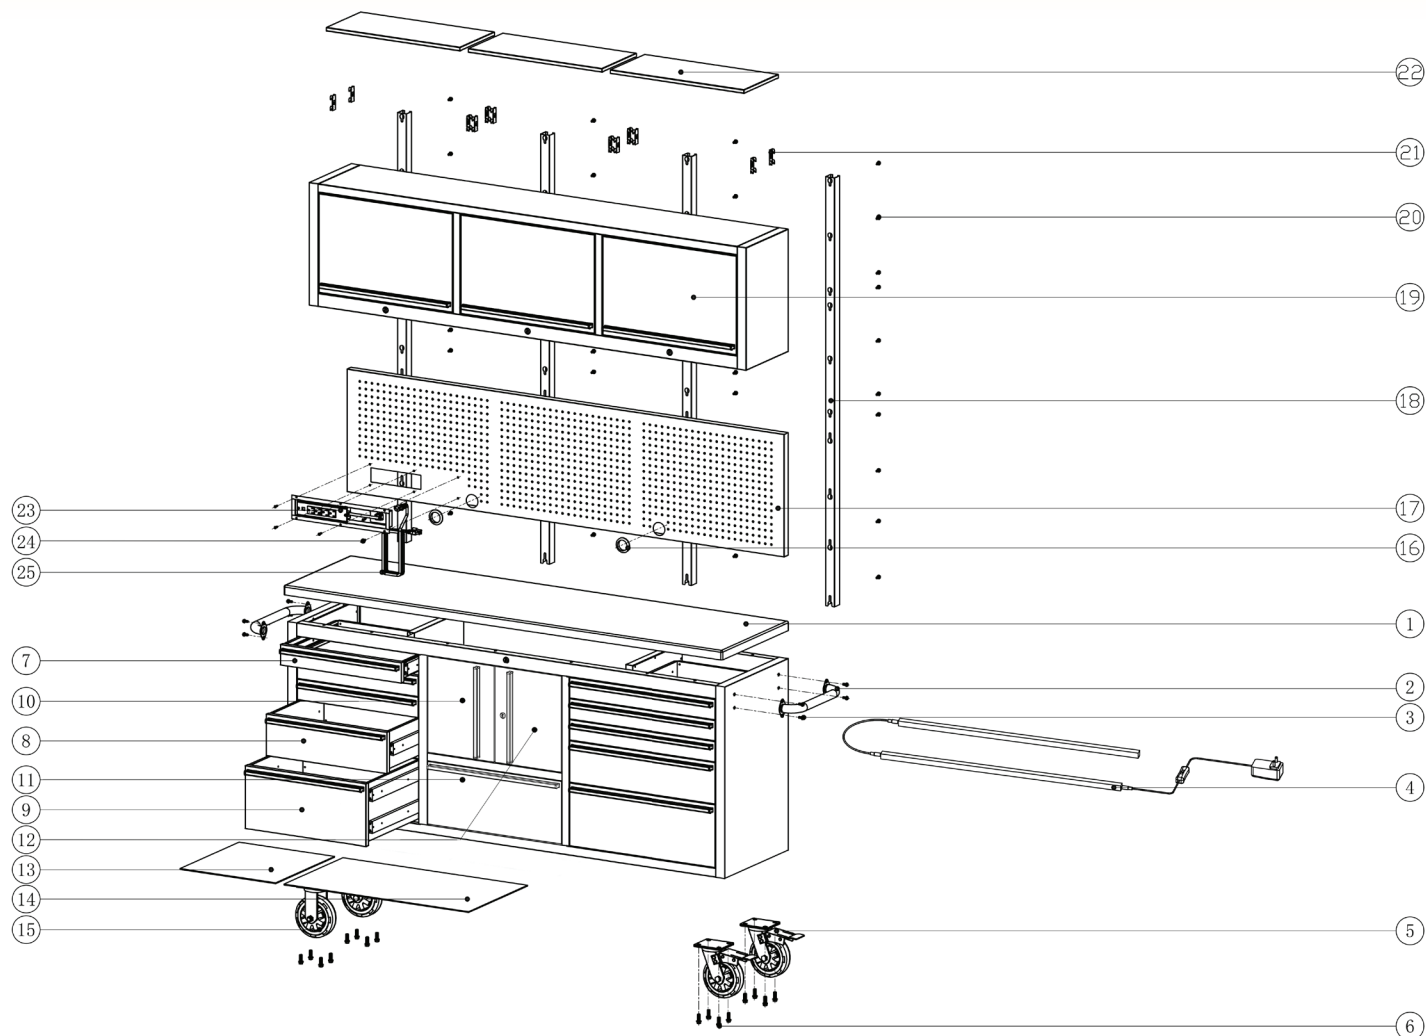

Parts List

555-81445

#	DESCRIPTION	QTY	#	DESCRIPTION	QTY	#	DESCRIPTION	QTY
1	Counter Top	1	10	Cabinet Door (LH)	1	19	Cabinet Body	1
2	Handle	2	11	Drawer (Center Bottom)	1	20	Bolts	40
3	Bolts (1/4 in.)	4	12	Cabinet Door (RH)	1	21	Wall Mount Hooks	2
4	LED Light Kit	1	13	Drawer Liner (Narrow)	5	22	Cabinet Shelves	3
5	Casters (5 in. Swivel)	2	14	Drawer Liner (Wide)	5	23	Power Strip	1
6	Bolts (3/8)	16	15	Casters (5 in. Fixed)	2	24	Bolt (5/32 in.)	6
7	Drawer (Outer Top)	6	16	Grommet	2	25	Power Cord	1
8	Drawer (Outer Middle)	2	17	Pegboard	1			
9	Drawer (Outer Bottom)	2	18	Upr. Cabinet Support	2			