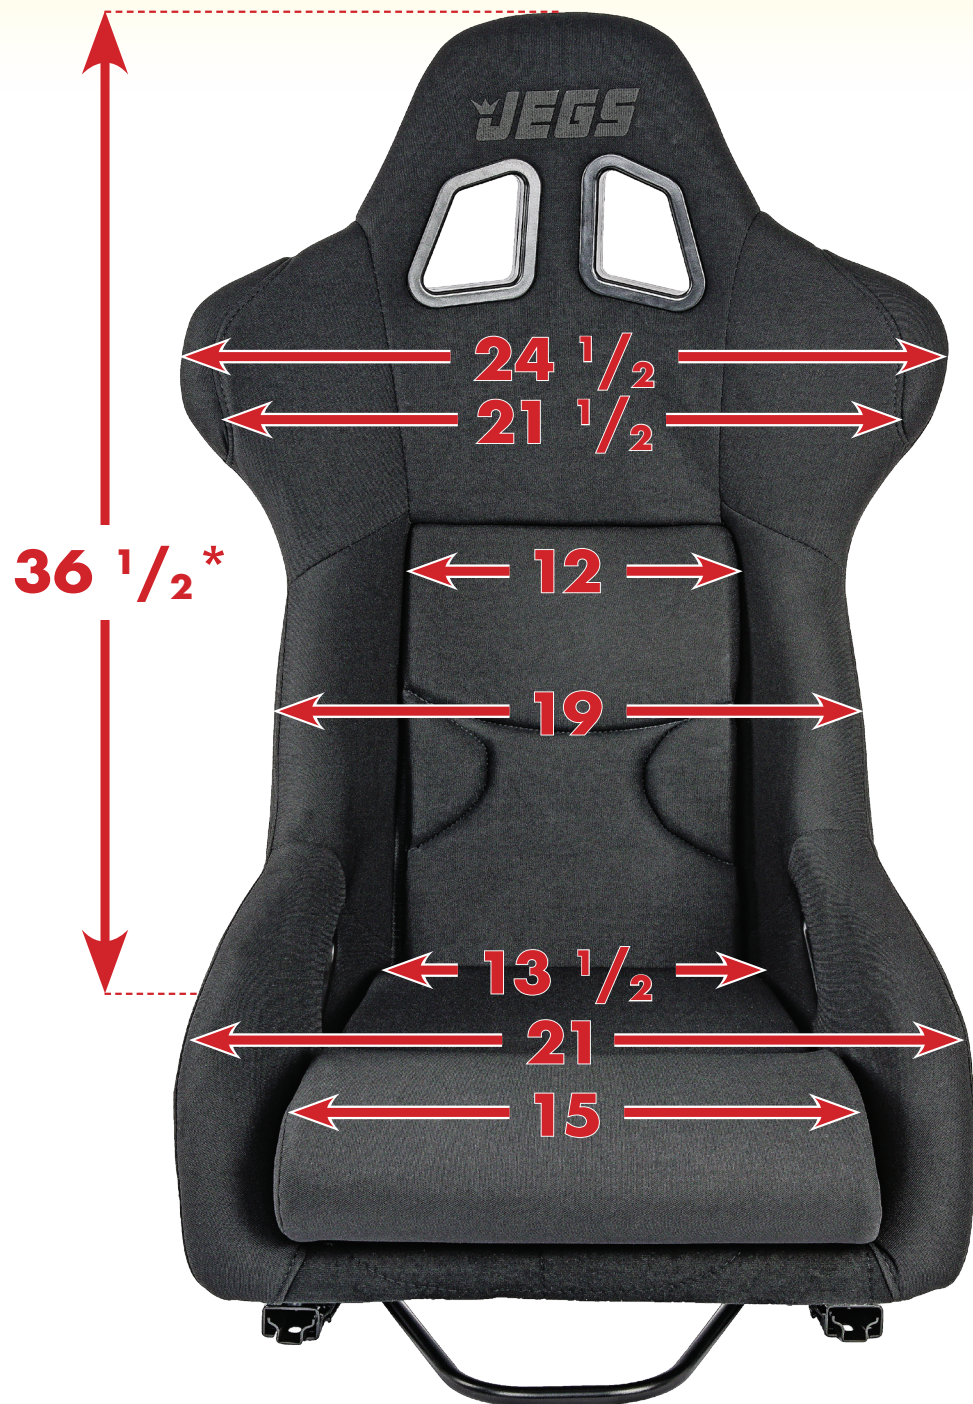

High Back Competition Seat

555-70298
Measurements

Adjuster Slider Travel

Adjusts in $\frac{3}{8}$ in. increments

* The seat height of $36 \frac{1}{2}$ in. does not include base and adjuster slider.
Base, spacer washer and slider adds $5 \frac{3}{8}$ in.