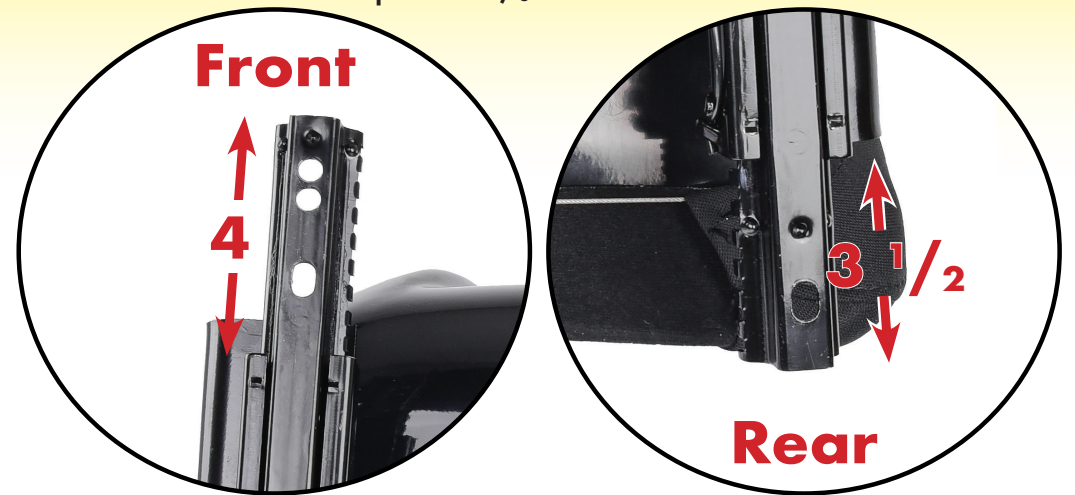

High Back Competition Seat

555-70298
Measurements

Adjuster Slider Travel

Adjusts in $\frac{3}{8}$ in. increments

* The seat height of $36 \frac{1}{2}$ in. does not include base and adjuster slider.
Base, spacer washer and slider adds $5 \frac{3}{8}$ in.