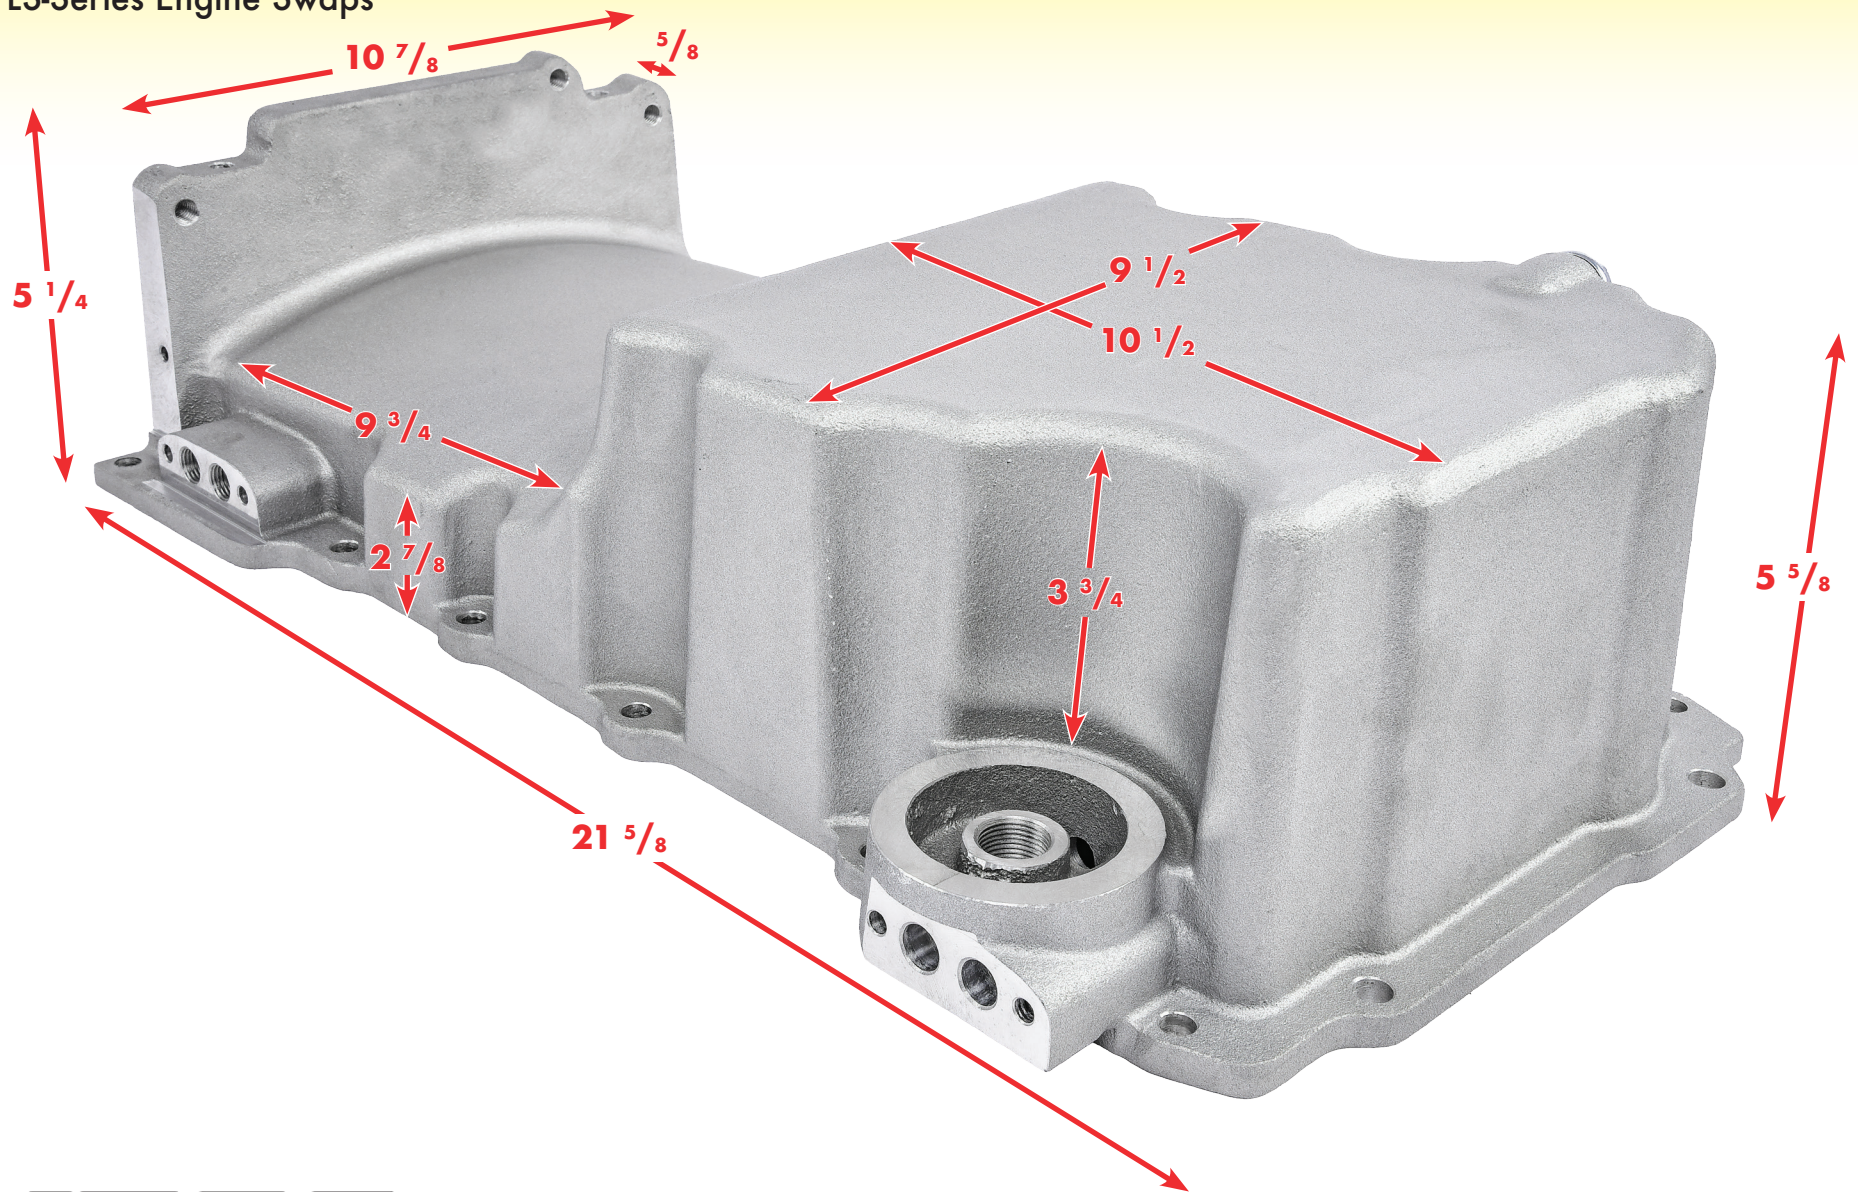

Retrofit Oil Pan

555-50265 Front Sump, Satin Finish
GM LS-Series Engine Swaps

JEGS.com

1-800-345-4545