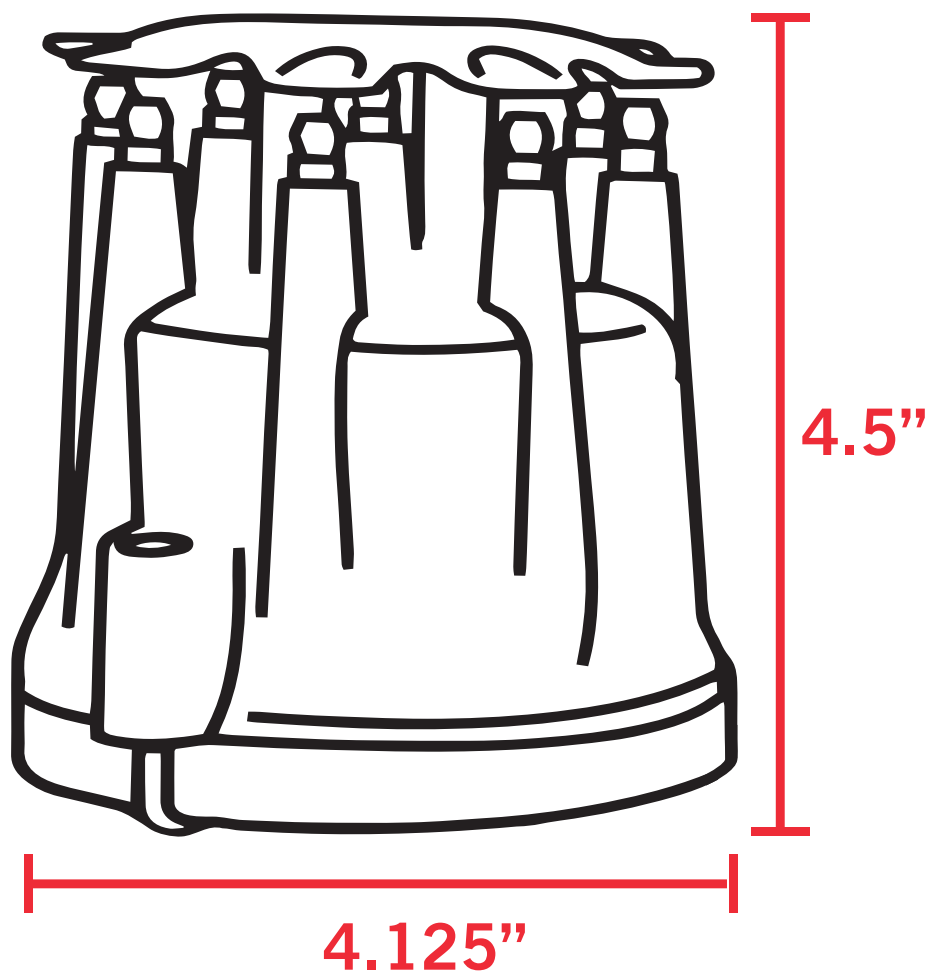

Distributor Cap Dimensions
555-40047

**PRO SERIES PRO BILLET/
PRO SERIES READY TO RUN**