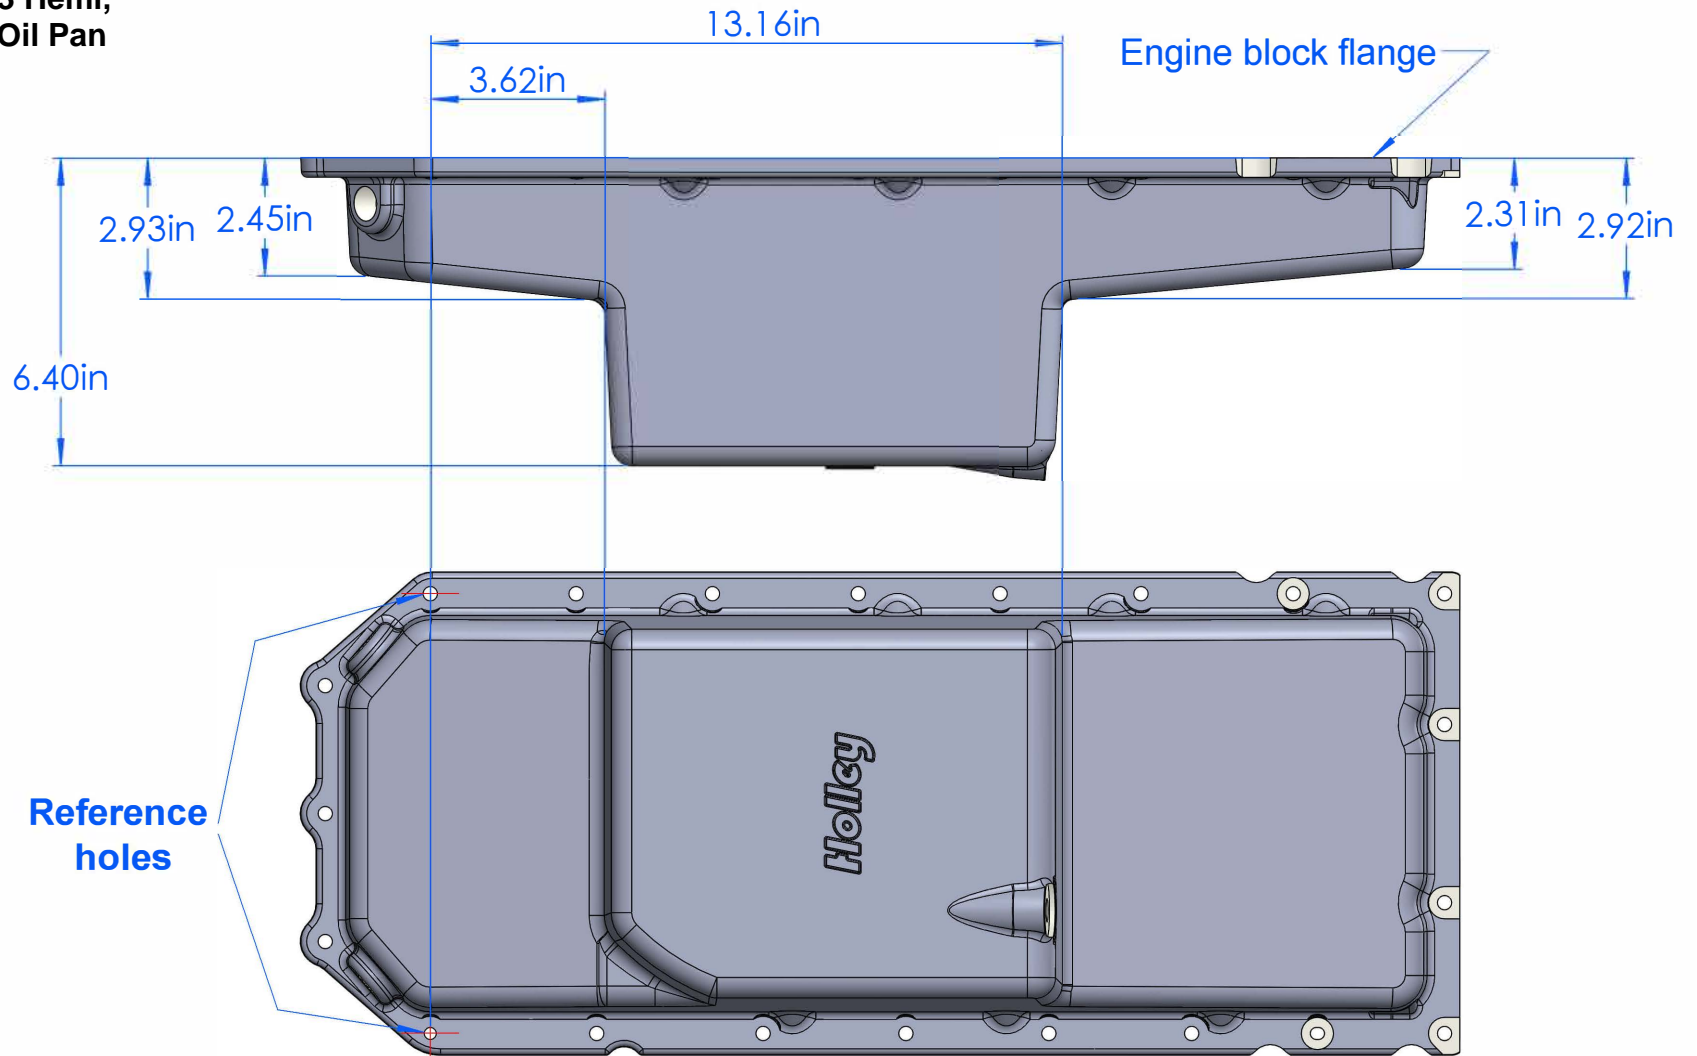

HOLLEY® Gen. 3 Hemi,
Cast Mid-Sump Oil Pan
510-302-61

Dimensions