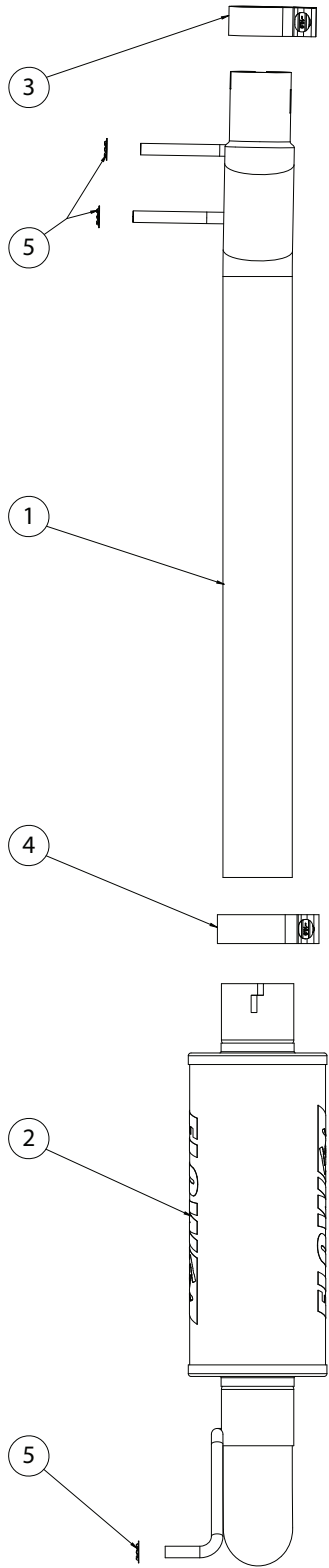

Parts List
717968
 2007-18 JEEP WRANGLER JK
 3.6L & 3.8L ENGINE

ITM #	PART #	DESCRIPTION	QTY.
1	26826M	Inlet Pipe	1
2	70008-560	Muffler Assembly	1
N/A	PK1053	Hardware Package includes:	1
3	MC250BS	2½" Stainless Band Clamp	1
4	MC300BS	3" Stainless Band Clamp	1
5	HW503	½" Hanger Keeper	3