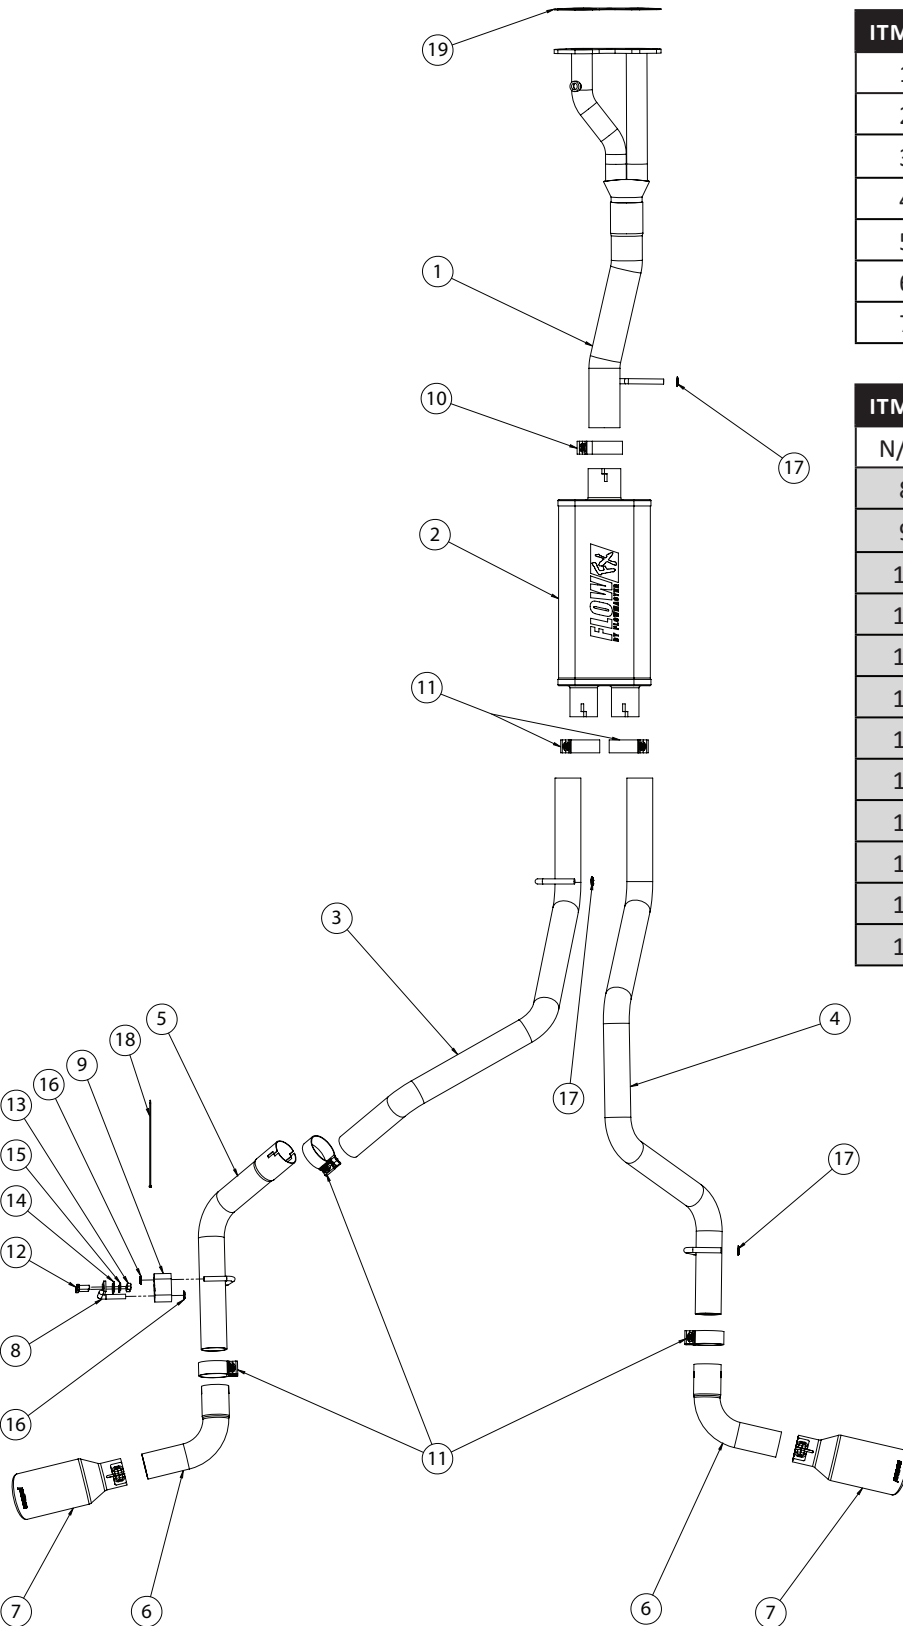

389-717923

Breakdown of Included Items

1996-99 GM SILVERADO/SIERRA 1500 5.7L ENGINE
2/4 WD, 141.5" Wheelbase Only

ITM #	PART #	DESCRIPTION	QTY.
1	26046M	Cat Pipe Assembly	1
2	72288-Z	FlowFX Muffler	1
3	86620M	Left Front Tailpipe	1
4	86621M	Right Tailpipe	1
5	86622M	Left Rear Tailpipe	1
6	86532M	Side Exit Pipe	2
7	ST507B	Tips	2

ITM #	PART #	DESCRIPTION	QTY.
N/A	PK1020	Hardware Package includes:	1
8	166HA	T-Pipe Hanger Bracket	1
9	HA168	Red Rubber Hanger	1
10	MC300BS	3" Stainless Band Clamp	1
11	MC250BS	2½" Stainless Band Clamp	5
12	HW208	¾"-16x1 HC Bolt	2
13	HW103	¾"-16 Z 5 Nut	2
14	HW303	¾" Flat Washer	2
15	HW309	¾" Lock Washer	2
16	HW502	⅞" Hanger Keeper	2
17	HW503	½" Hanger Keeper	3
18	HW504	8" Zip Tie	1
19	GA105	Dual Hole Gasket	1