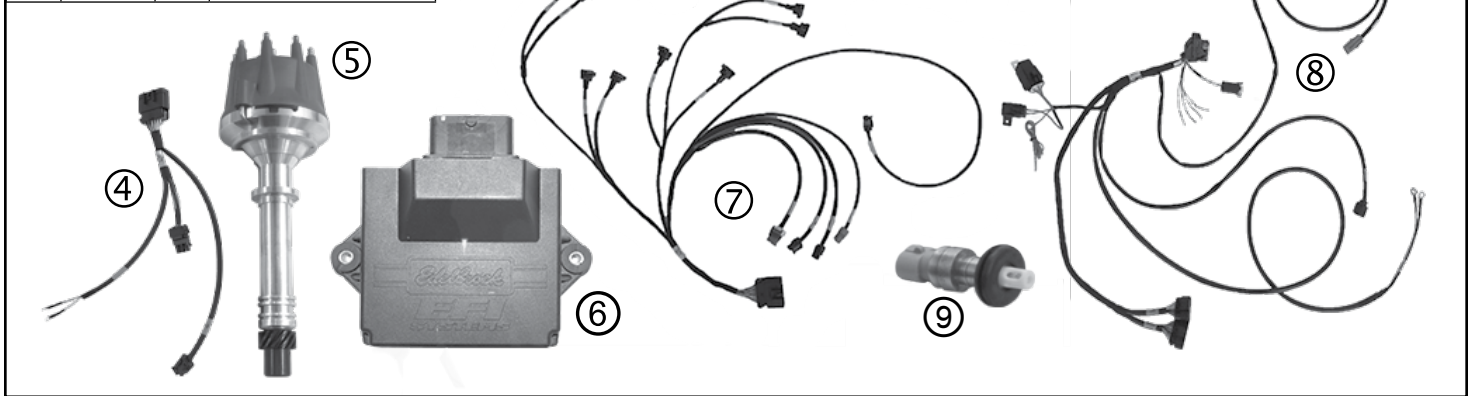

PRIMARY KIT COMPONENTS (XT)

(Images are for reference only and may not represent actual components.)

Item	P/N	QTY.	Description
1	Various	1	Pro-Flo 4 Manifold Assembly
2	37-3605	1	7" Tablet (if applicable)
3	37-3604	1	Oxygen Sensor
4	37-1634	1	Coil/IAC Harness
5	Various	1	Pro-Flo 4 Distributor
6	37-3909	1	Pro-Flo 4 ECU
7	37-1631	1	Injector/Sensor Harness
8	37-1630	1	Main Engine Harness
9	37-3518	1	Sensor, MAT (shown with grommet)

MAIN HARDWARE (XT)

(Images are for reference only and may not represent actual components.)

Item	P/N	QTY.	Description
1	36-3505	2	Sheet Metal Screw
2	40-3970	1	1/2" to 3/8" Pipe Reducer
3	52-8097	1	Oxygen Sensor Bung Plug
4	52-9710	1	Oxygen Sensor Bung
5	8016	1	Throttle Linkage Hardware
6	Various	2	Intake Manifold Gasket
7	37-1549	1	Car Charger w/USB Cable
8	78-2004	10	11" Tie Wraps
9	37-1635	1	TPS Extension Harness
10	37-1636	1	IAC Extension Harness