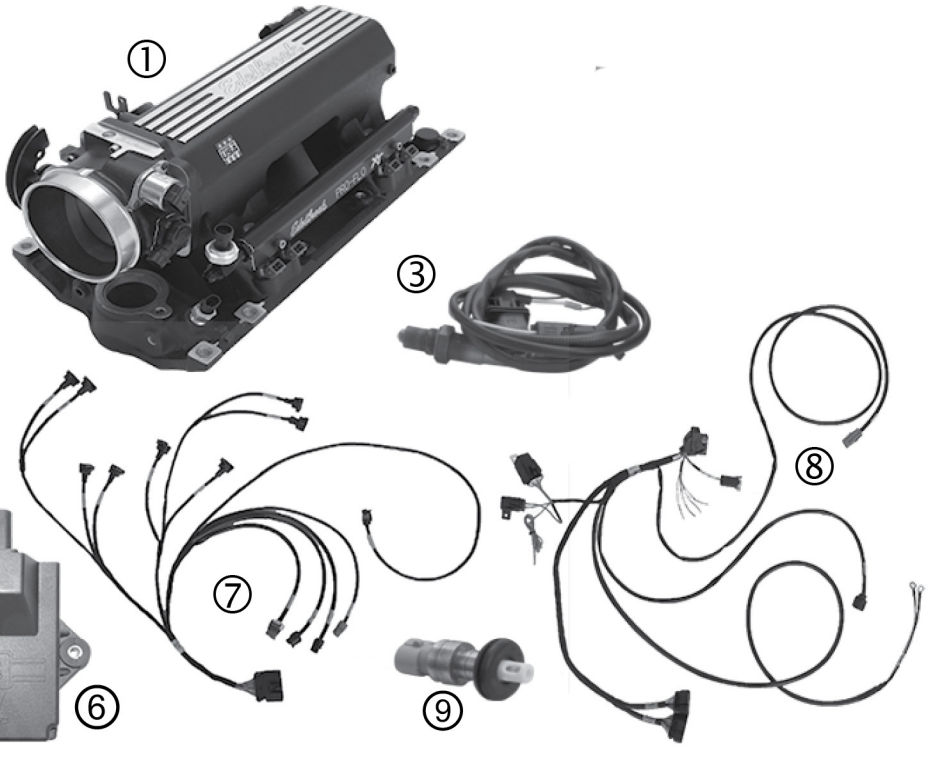

PRIMARY KIT COMPONENTS (XT)

(Images are for reference only and may not represent actual components.)

Item	P/N	QTY.	Description
1	Various	1	Pro-Flo 4 Manifold Assembly
3	37-3604	1	Oxygen Sensor
4	37-1634	1	Coil/IAC Harness
5	Various	1	Pro-Flo 4 Distributor
6	37-3909	1	Pro-Flo 4 ECU
7	37-1631	1	Injector/Sensor Harness
8	37-1630	1	Main Engine Harness
9	37-3518	1	Sensor, MAT (shown with grommet)

MAIN HARDWARE (XT)

(Images are for reference only and may not represent actual components.)

Item	P/N	QTY.	Description
1	36-3505	2	Sheet Metal Screw
2	40-3970	1	1/2" to 3/8" Pipe Reducer
3	52-8097	1	Oxygen Sensor Bung Plug
4	52-9710	1	Oxygen Sensor Bung
5	8016	1	Throttle Linkage Hardware
6	Various	2	Intake Manifold Gasket
7	37-1549	1	Car Charger w/USB Cable
8	78-2004	10	11" Tie Wraps
9	37-1635	1	TPS Extension Harness
10	37-1636	1	IAC Extension Harness