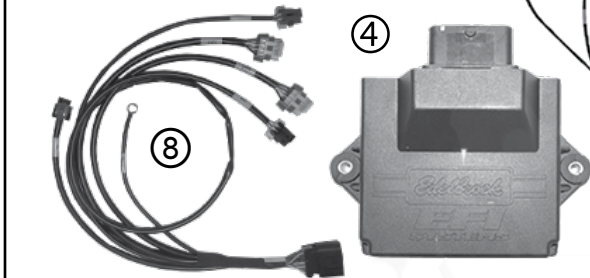

PRIMARY KIT COMPONENTS (XT)

(Images are for reference only and may not represent actual components.)

Item	P/N	QTY.	Description
1	Various	1	Pro-Flo 4 Manifold Assembly
2	37-3605	1	7" Tablet (if applicable)
3	37-3604	1	Oxygen Sensor
4	37-3909	1	Pro-Flo 4 ECU
5	37-1631	1	Injector/Sensor Harness
6	37-1630	1	Main Engine Harness
7	37-3518	1	Sensor, MAT (shown with grommet)
8	37-1632 37-1633	1	58x Coil Harness 24x Coil Harness

#8 Not included with PNs 35720 and 35730

MAIN HARDWARE (XT)

(Images are for reference only and may not represent actual components.)

Item	P/N	QTY.	Description
1	36-3505	2	Sheet Metal Screw
2	40-3970	1	1/2" to 3/8" Pipe Reducer
3	52-8097	1	Oxygen Sensor Bung Plug
4	52-9710	1	Oxygen Sensor Bung
5	8016	1	Throttle Linkage Hardware
6	Various	1	Intake Manifold Gaskets x8
7	37-1549	1	Car Charger w/USB Cable
8	78-2004	10	11" Tie Wraps
9	37-1635	1	TPS Extension Harness
10	37-1636	1	IAC Extension Harness