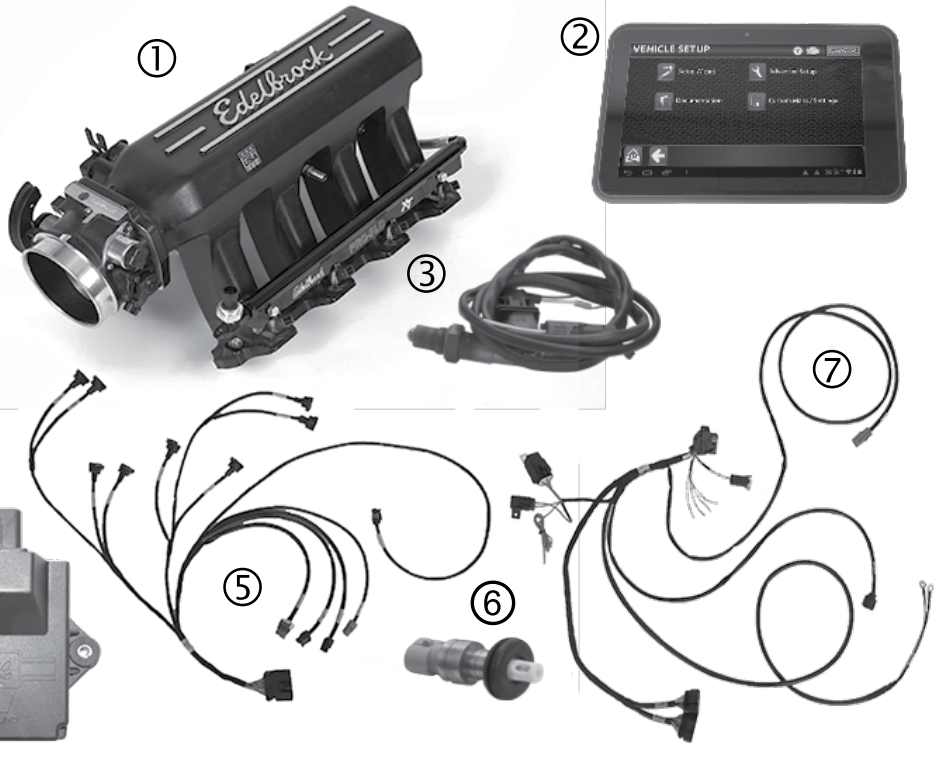

PRIMARY KIT COMPONENTS (XT)

(Images are for reference only and may not represent actual components.)

Item	P/N	QTY.	Description
1	Various	1	Pro-Flo 4 Manifold Assembly
2	37-3605	1	7" Tablet (if applicable)
3	37-3604	1	Oxygen Sensor
4	37-3909	1	Pro-Flo 4 ECU
5	37-1631	1	Injector/Sensor Harness
6	37-1630	1	Main Engine Harness
7	37-3518	1	Sensor, MAT (shown with grommet)
8	37-1632 37-1633	1	58x Coil Harness 24x Coil Harness

#8 Not included with PNs 35720 and 35730

MAIN HARDWARE (XT)

(Images are for reference only and may not represent actual components.)

Item	P/N	QTY.	Description
1	36-3505	2	Sheet Metal Screw
2	40-3970	1	1/2" to 3/8" Pipe Reducer
3	52-8097	1	Oxygen Sensor Bung Plug
4	52-9710	1	Oxygen Sensor Bung
5	8016	1	Throttle Linkage Hardware
6	Various	1	Intake Manifold Gaskets x8
7	37-1549	1	Car Charger w/USB Cable
8	78-2004	10	11" Tie Wraps
9	37-1635	1	TPS Extension Harness
10	37-1636	1	IAC Extension Harness