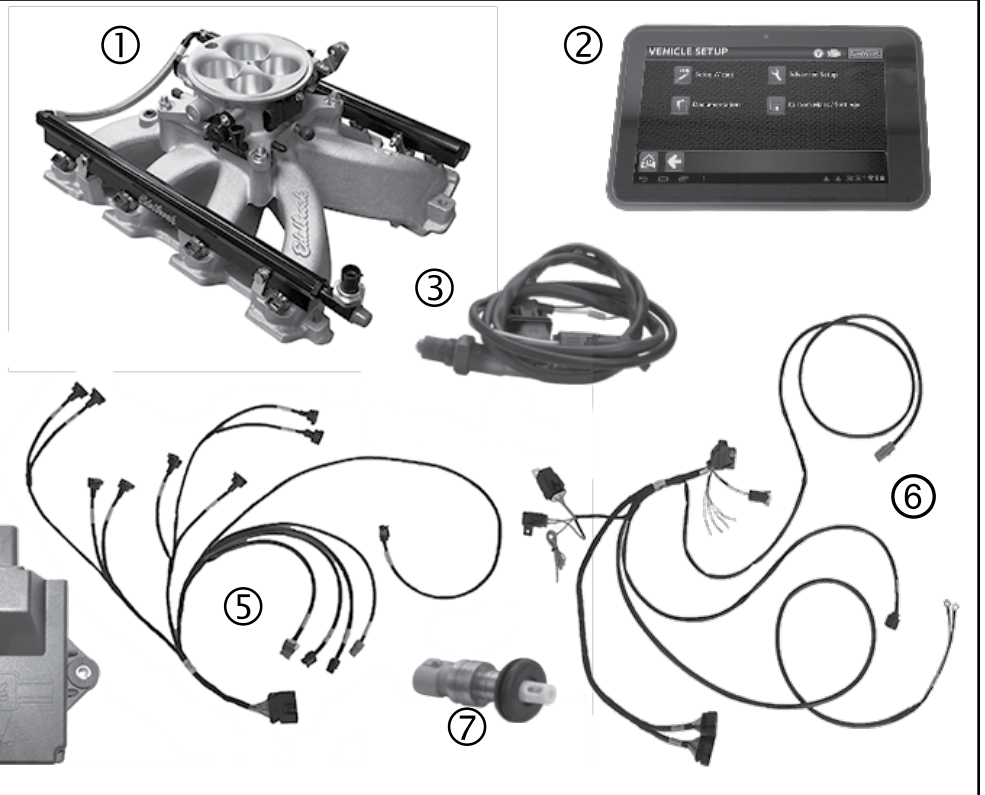

PRIMARY KIT COMPONENTS (4150)

(Images are for reference only and may not represent actual components.)

Item	P/N	QTY.	Description
1	Various	1	Pro-Flo 4 Manifold Assembly
2	37-3605	1	7" Tablet (if applicable)
3	37-3604	1	Oxygen Sensor
4	37-3909	1	Pro-Flo 4 ECU
5	37-1631	1	Injector/Sensor Harness
6	37-1630	1	Main Engine Harness
7	37-3518	1	Sensor, MAT (shown with grommet)
8	37-1632 37-1633	1	58x Coil Harness 24x Coil Harness

#8 Not included with PNs 35700, 35710 and 35740

MAIN HARDWARE (4150)

(Images are for reference only and may not represent actual components.)

Item	P/N	QTY.	Description
1	36-3505	2	Sheet Metal Screw
2	38-0590	1	Throttle Return Spring Bracket
3	40-3970	1	1/2" to 3/8" Pipe Reducer
4	52-8097	1	Oxygen Sensor Bung Plug
5	52-9710	1	Oxygen Sensor Bung
6	74-4920	1	Throttle Return Spring
7	8016	1	Throttle Linkage Hardware
8	Various	1	Intake Manifold Gaskets x8
9	37-1549	1	Car Charger w/USB Cable
10	78-2004	10	11" Tie Wraps