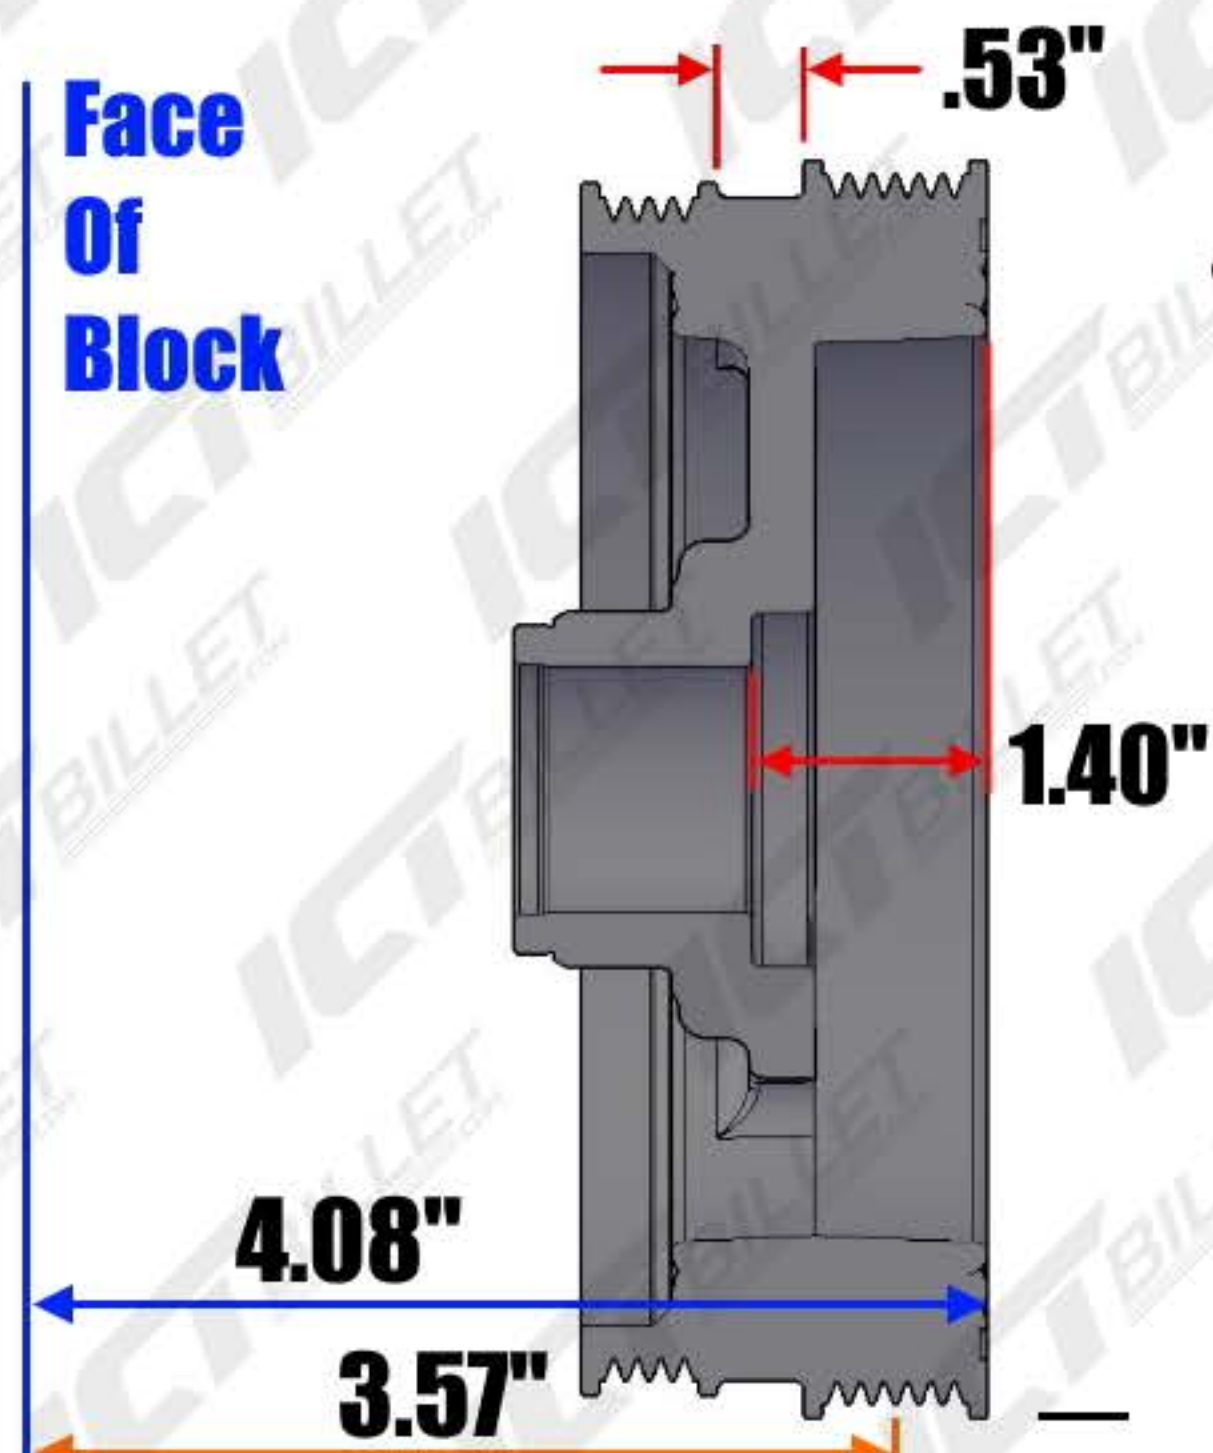

LS Crank Spacing Guide

Face
Of
Block

Part #'s Ending In
-1
Corvette/CTS-V/SS/G8

Part #'s Ending In
-2
98-02 Camaro/GTO

Part #'s Ending In
-3
Truck/SUV/2010-Up Camaro

551135-3-R4 LSA HIGH MOUNT GM R4 A/C BRACKET KIT