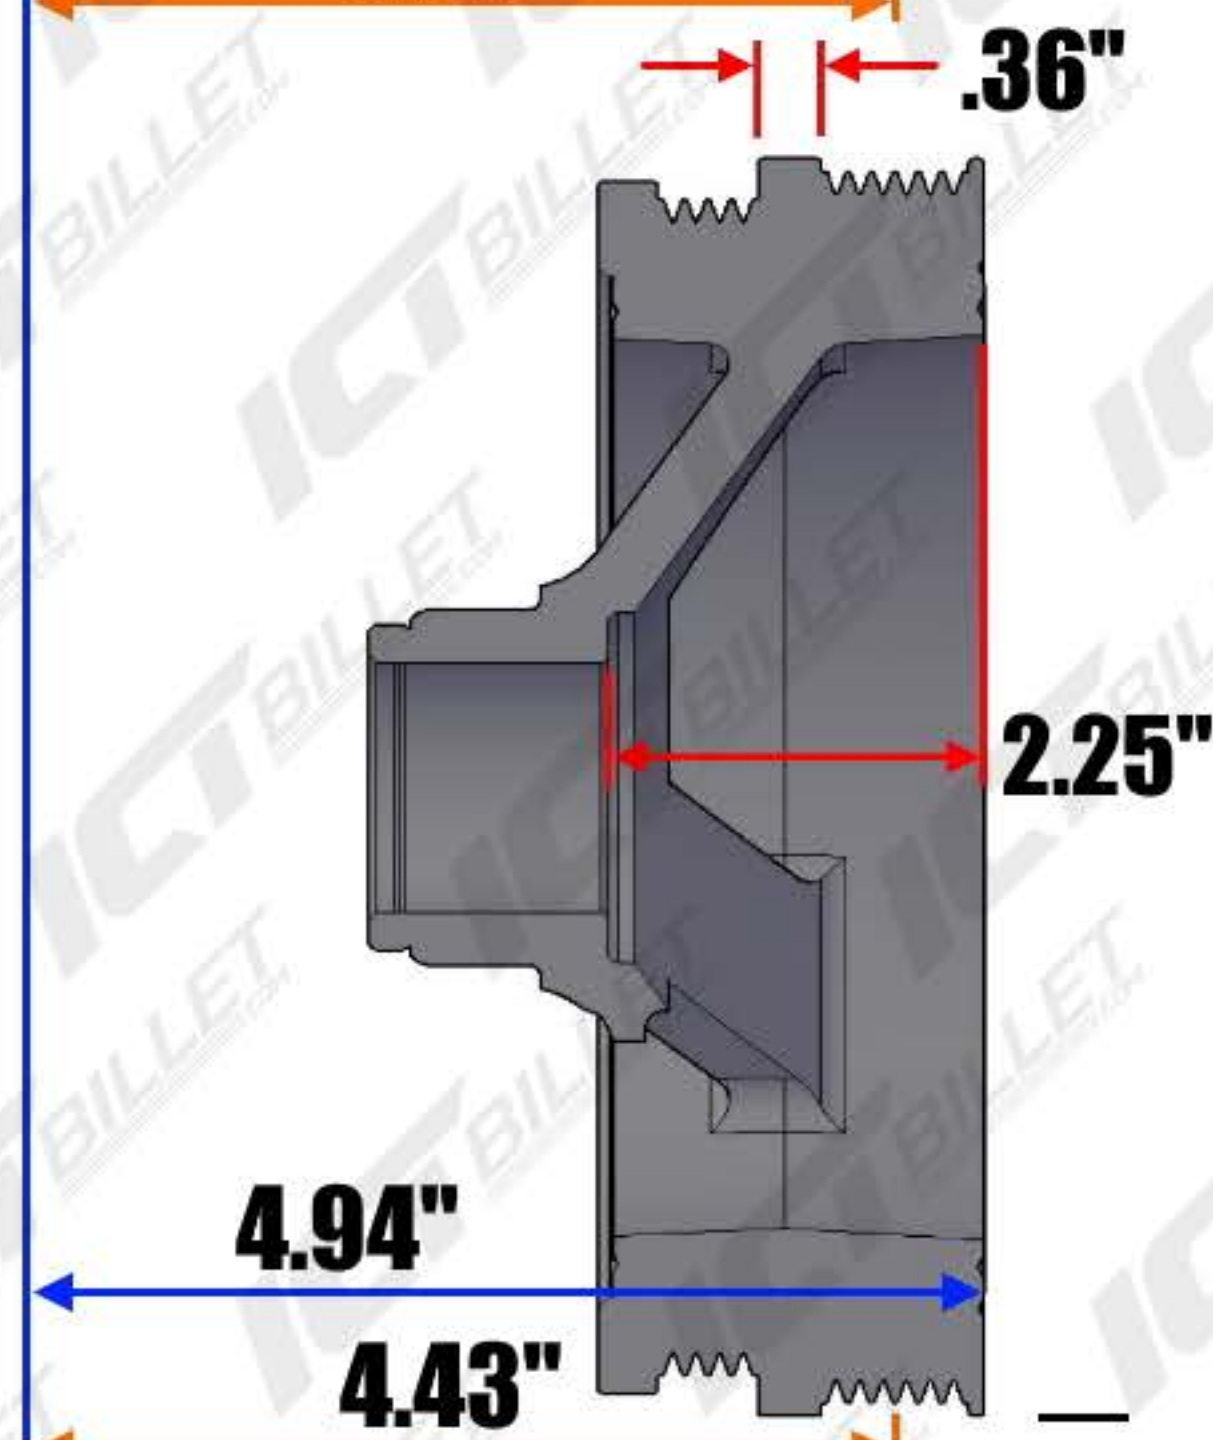

LS Crank Spacing Guide

Face
Of
Block

Part #'s Ending In
-1
Corvette/CTS-V/SS/G8

Part #'s Ending In
-2
98-02 Camaro/GTO

Part #'s Ending In
-3
Truck/SUV/2010-Up Camaro

551135-3-R4 LSA HIGH MOUNT GM R4 A/C BRACKET KIT