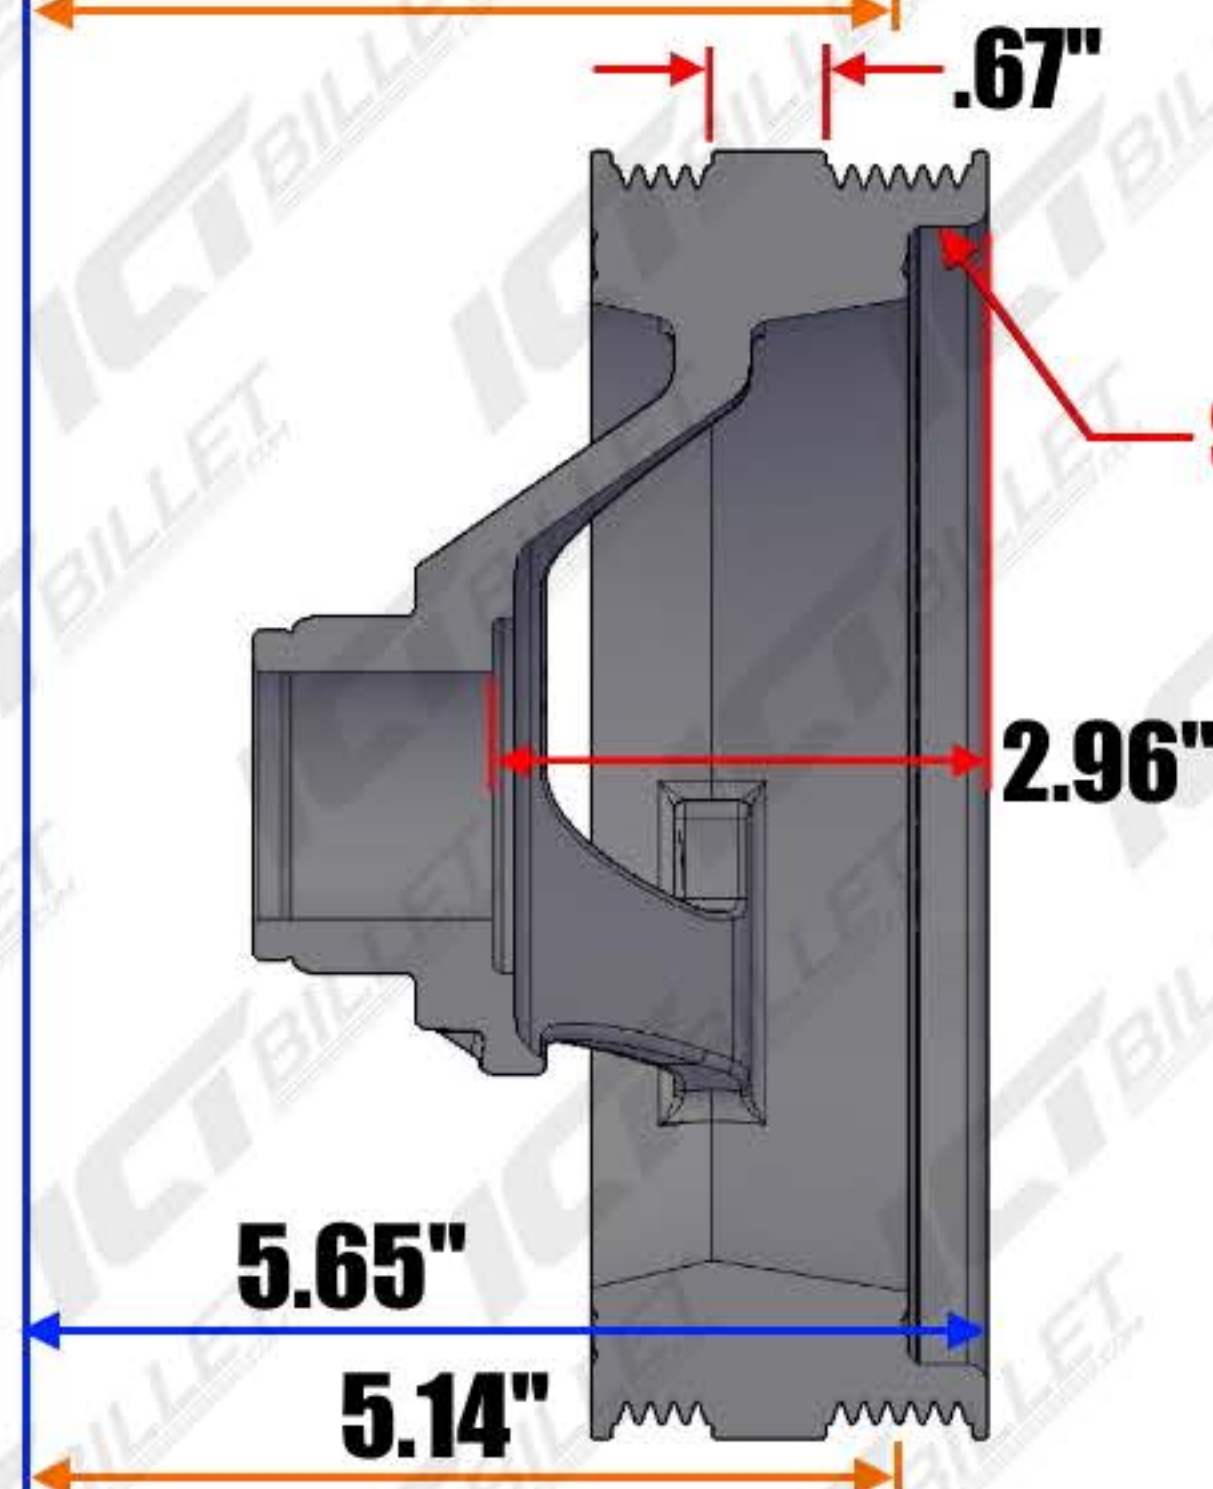

LS Crank Spacing Guide

Face
Of
Block

Part #'s Ending In
-1
Corvette/CTS-V/SS/G8

Part #'s Ending In
-2
98-02 Camaro/GTO

Part #'s Ending In
-3
Truck/SUV/2010-Up Camaro

551135-3-R4 LSA HIGH MOUNT GM R4 A/C BRACKET KIT