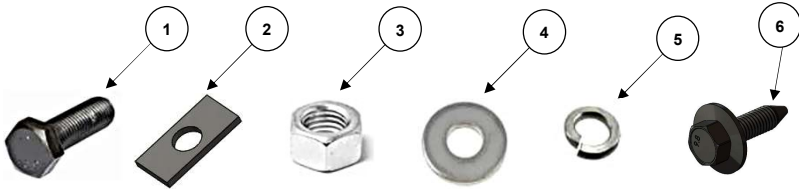

## V3441687T Parts

PARTS INCLUDED IN THIS LIST:

ITEM	QTY.	DESCRIPTION
1	16	M8 X 25 HEX BOLT ( BLACK )
2	16	½ X 1" SHIM ( BLACK )
3	16	M8-1.25 HEX NUT
4	16	5/16" FLAT WASHER
5	16	5/16" LOCK WASHER
6	16	M8 SEMS HEX BOLT
7	1 Set	VERTEX V3 BRACKETS
8	2 Set	VERTEX V3 BRACKETS
9	1 Set	VERTEX V3 BRACKETS

1 pair Vertex V3 Side Steps