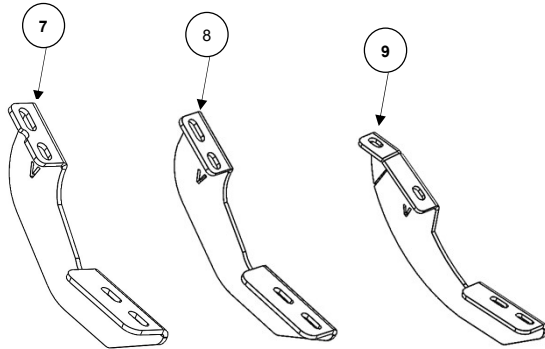

## V3441687T Parts

PARTS INCLUDED IN THIS LIST:

ITEM	QTY.	DESCRIPTION
1	16	M8 X 25 HEX BOLT ( BLACK )
2	16	½ X 1" SHIM ( BLACK )
3	16	M8-1.25 HEX NUT
4	16	5/16" FLAT WASHER
5	16	5/16" LOCK WASHER
6	16	M8 SEMS HEX BOLT
7	1 Set	VERTEX V3 BRACKETS
8	2 Set	VERTEX V3 BRACKETS
9	1 Set	VERTEX V3 BRACKETS

1 pair Vertex V3 Side Steps