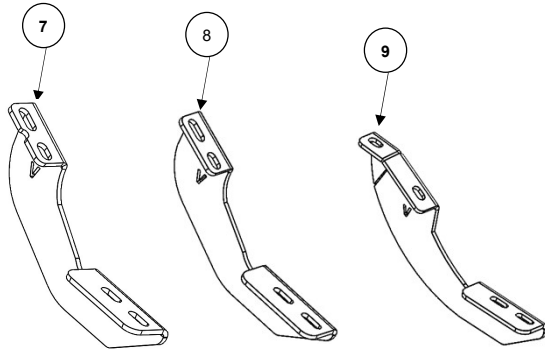

## V3441580T Parts

PARTS INCLUDED IN THIS LIST:

ITEM	QTY.	DESCRIPTION
1	16	M8 X 25 HEX BOLT ( BLACK )
2	16	½ X 1" SHIM ( BLACK )
3	16	M8-1.25 HEX NUT
4	16	5/16" FLAT WASHER
5	16	5/16" LOCK WASHER
6	16	M8 SEMS HEX BOLT
7	1 Set	VERTEX V3 BRACKETS
8	2 Set	VERTEX V3 BRACKETS
9	1 Set	VERTEX V3 BRACKETS

1 pair Vertex V3 Side Steps