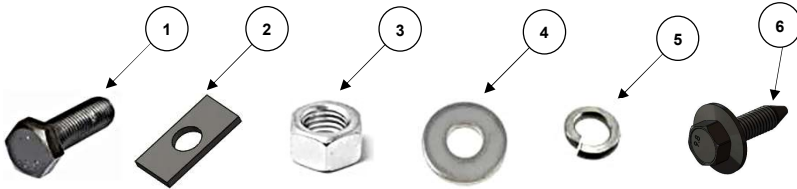

## V3441580T Parts

PARTS INCLUDED IN THIS LIST:

ITEM	QTY.	DESCRIPTION
1	16	M8 X 25 HEX BOLT ( BLACK )
2	16	½ X 1" SHIM ( BLACK )
3	16	M8-1.25 HEX NUT
4	16	5/16" FLAT WASHER
5	16	5/16" LOCK WASHER
6	16	M8 SEMS HEX BOLT
7	1 Set	VERTEX V3 BRACKETS
8	2 Set	VERTEX V3 BRACKETS
9	1 Set	VERTEX V3 BRACKETS

1 pair Vertex V3 Side Steps