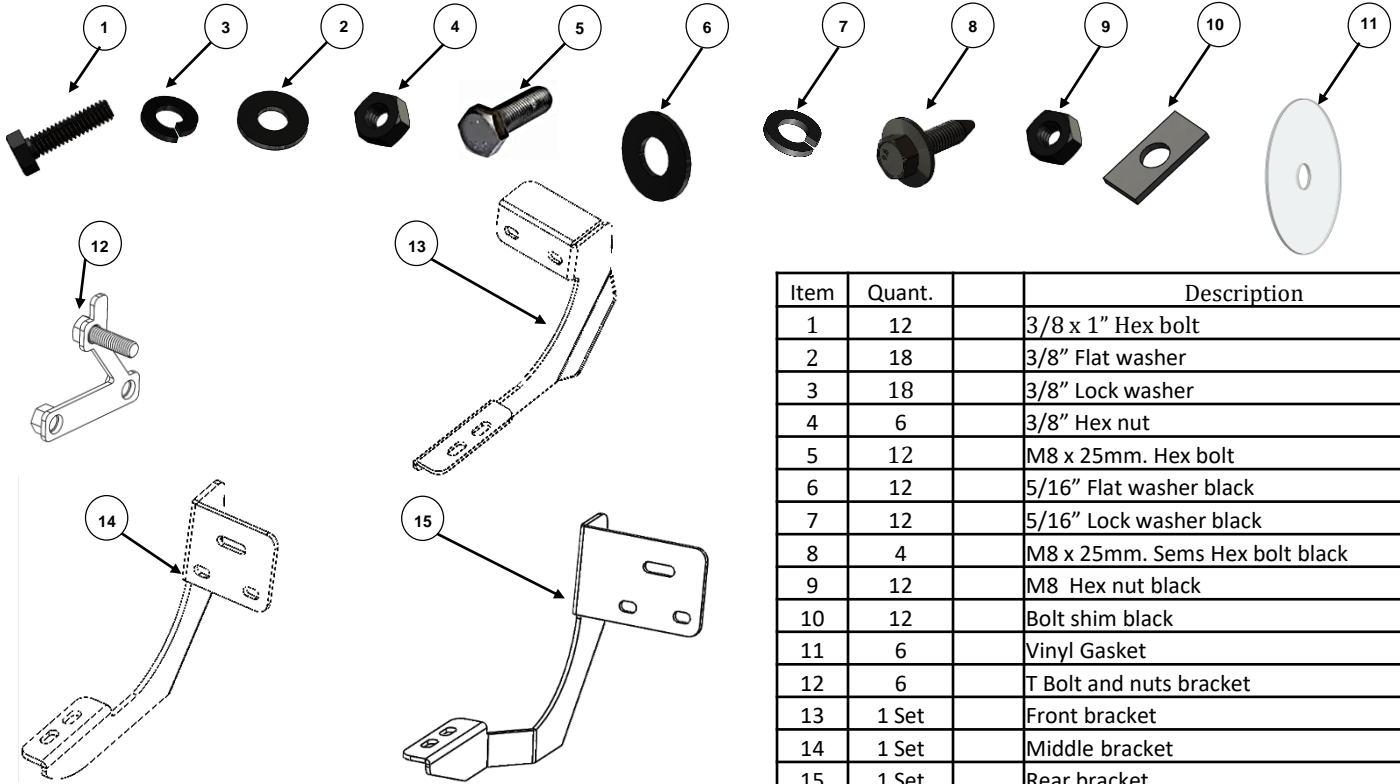

## V3429980T Parts

PARTS INCLUDED IN THIS LIST:

Item	Quant.	Description
1	12	3/8 x 1" Hex bolt
2	18	3/8" Flat washer
3	18	3/8" Lock washer
4	6	3/8" Hex nut
5	12	M8 x 25mm. Hex bolt
6	12	5/16" Flat washer black
7	12	5/16" Lock washer black
8	4	M8 x 25mm. Sems Hex bolt black
9	12	M8 Hex nut black
10	12	Bolt shim black
11	6	Vinyl Gasket
12	6	T Bolt and nuts bracket
13	1 Set	Front bracket
14	1 Set	Middle bracket
15	1 Set	Rear bracket

1 pair Vertex V3 Side Steps