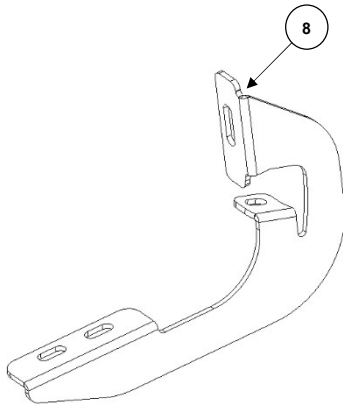

GORRHINO®

V3405880T Parts

PARTS INCLUDED IN THIS LIST:

ITEM	QTY.	DESCRIPTION
1	16	M8 X 25mm. Hex head bolt
2	16	M8 X 30MM. SEMS Bolt
3	16	Bolt shim
4	20	M8 – 1.25 Hex nut
5	16	M8 Flat washer
6	16	M8 Lock washer
7	4	Clip nut M8
8	8 Pza.	Vertex 3 Bracket