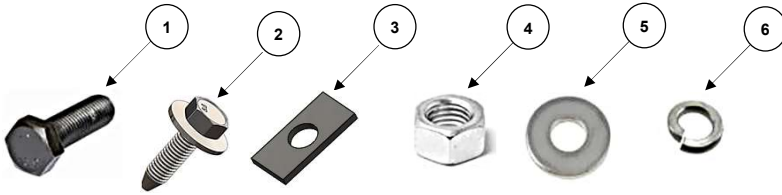

GORRHINO®

V3405880T Parts

PARTS INCLUDED IN THIS LIST:

ITEM	QTY.	DESCRIPTION
1	16	M8 X 25mm. Hex head bolt
2	16	M8 X 30MM. SEMS Bolt
3	16	Bolt shim
4	20	M8 – 1.25 Hex nut
5	16	M8 Flat washer
6	16	M8 Lock washer
7	4	Clip nut M8
8	8 Pza.	Vertex 3 Bracket