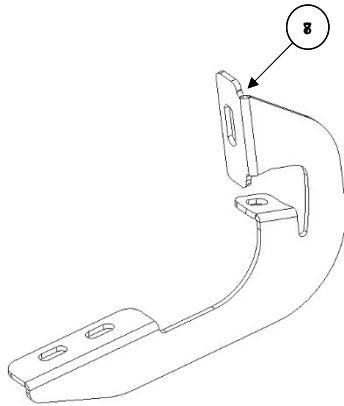

GORRHINO®

V3404787T Parts

PARTS INCLUDED IN THIS LIST:

ITEM	QTY.	DESCRIPTION
1	16	M8 X 25mm. Hex head bolt
2	16	M8 X 30MM. SEMS Bolt
3	16	Bolt shim
4	20	M8 – 1.25 Hex nut
5	16	M8 Flat washer
6	16	M8 Lock washer
7	4	Clip nut M8
8	8 Pza.	Vertex 3 Bracket