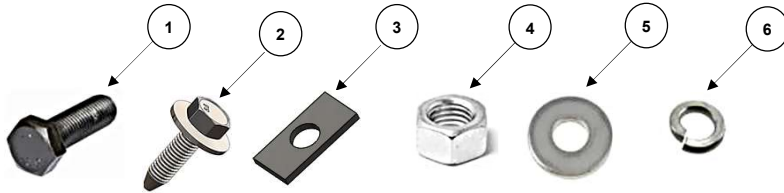

GORRHINO®

V3404787T Parts

PARTS INCLUDED IN THIS LIST:

ITEM	QTY.	DESCRIPTION
1	16	M8 X 25mm. Hex head bolt
2	16	M8 X 30MM. SEMS Bolt
3	16	Bolt shim
4	20	M8 – 1.25 Hex nut
5	16	M8 Flat washer
6	16	M8 Lock washer
7	4	Clip nut M8
8	8 Pza.	Vertex 3 Bracket