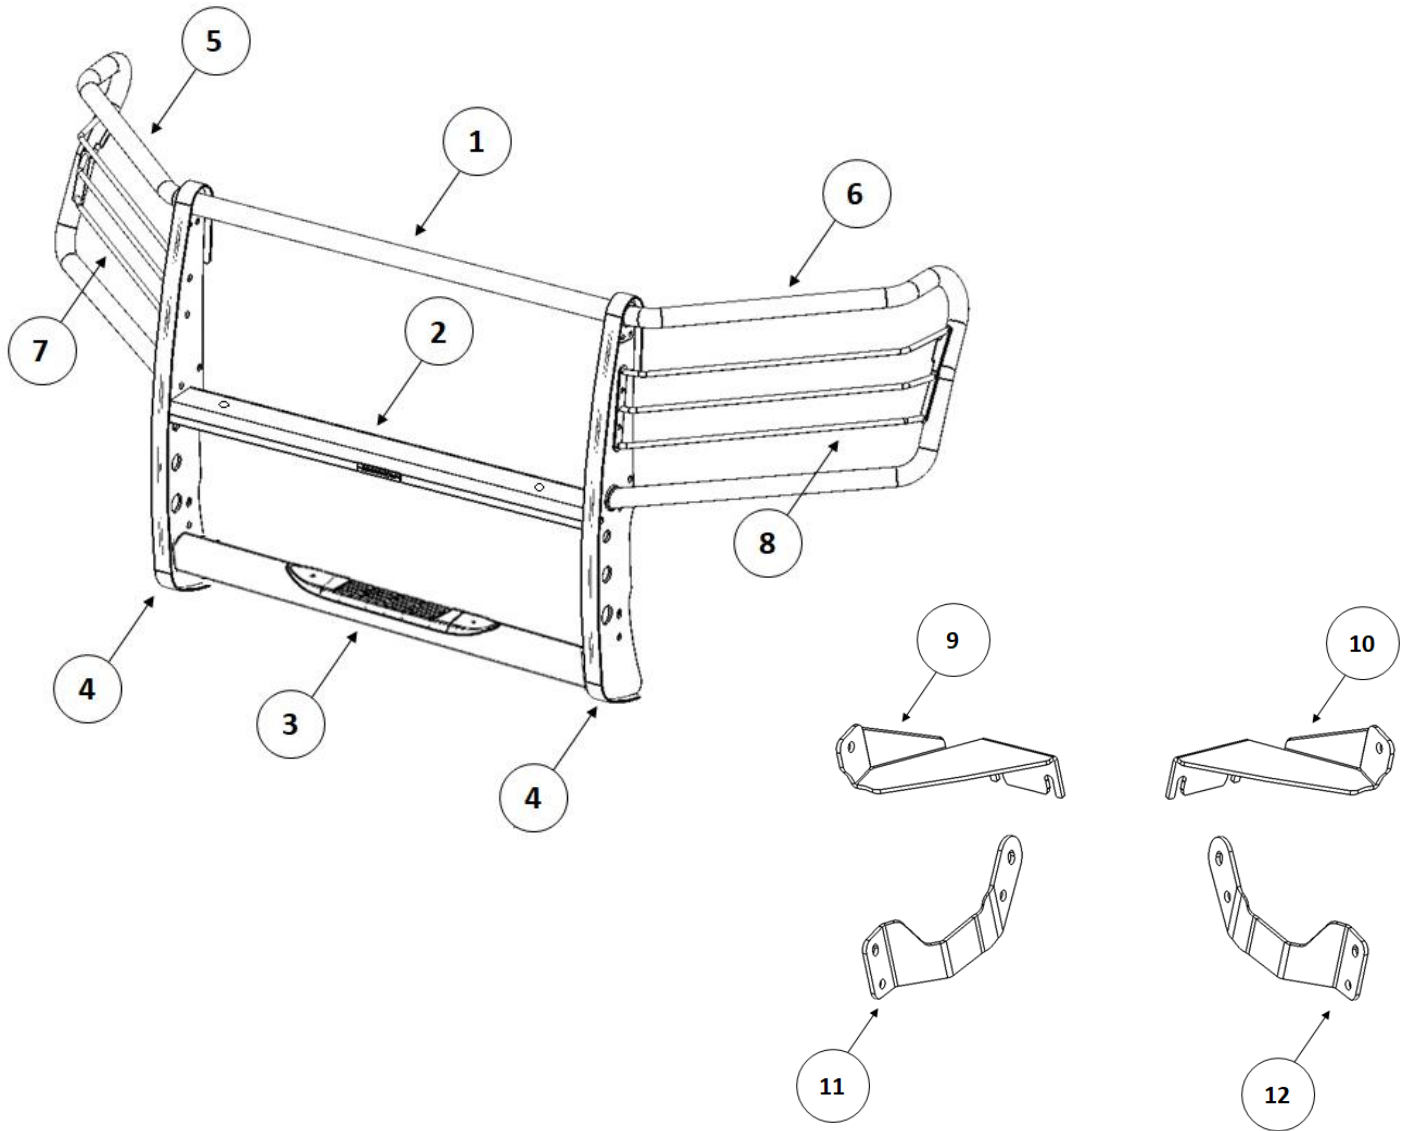

PARTS INCLUDED IN THIS LIST:

ITEM	QTY.	PART NUMBER	DESCRIPTION	ITEM	QTY.	PART NUMBER	DESCRIPTION
1	1		Top Tube	7	1		Headlight Protector (Passenger)
2	1		Center Channel	8	1		Headlight Protector (Driver)
3	1		Step Tube	9	1		Upper Bracket (Passenger)
4	2		Side Plate	10	1		Upper Bracket (Driver)
5	1		Brush Guard (Passenger)	11	1		Lower Bracket (Passenger)
6	1		Brush Guard (Driver)	12	1		Lower Bracket (Driver)

PARTS INCLUDED IN THIS LIST:

ITEM	QTY.	PART NUMBER	DESCRIPTION	TORQUE	ITEM	QTY.	PART NUMBER	DESCRIPTION	TORQUE
A	2	AST-T835G4	1/4" X 3/4" Button Head Bolt	8 ft.-lbs.	J	6	AST-T826G4	1/2" x 1 1/2" Hex Bolt	75 ft-lbs
B	8	AST-T187G4	5/16" x 1" Button Head Bolt	16 ft.-lbs.	K	10	AST-RPR05G4	1/2" Lock Washer	
C	8	AST-RP16G4	5/16" Flat Washer		L	10	AST-RP115G4	1/2" Flat Washer	
D	8	AST-TU14G4	5/16" Nylon Lock Nut		M	6	AST-TU120G4	1/2" Hex Nut	
E	4	AST-T861G4	3/8" x 1 1/4" Hex Bolt	31 ft.-lbs	N	4		M12 T-Bolt	
F	8	AST-T194G4	3/8" x 1 1/4" Button Head Bolt	29 ft.-lbs	O	4	AST-TU322G4	M12 Hex Nut	
G	12	AST-RPR07G4	3/8" Lock Washer		P	4	ASH-E57	Vinyl Gasket	
H	4	AST-RP120G4	3/8" Flat washer		Q	1	AST-TU68	Bolt Guide	
I	4	AST-TU105G4	3/8" Hex Nut						
OEM TOW HOOK BOLTS / TORQUE 92 ft-lbs									