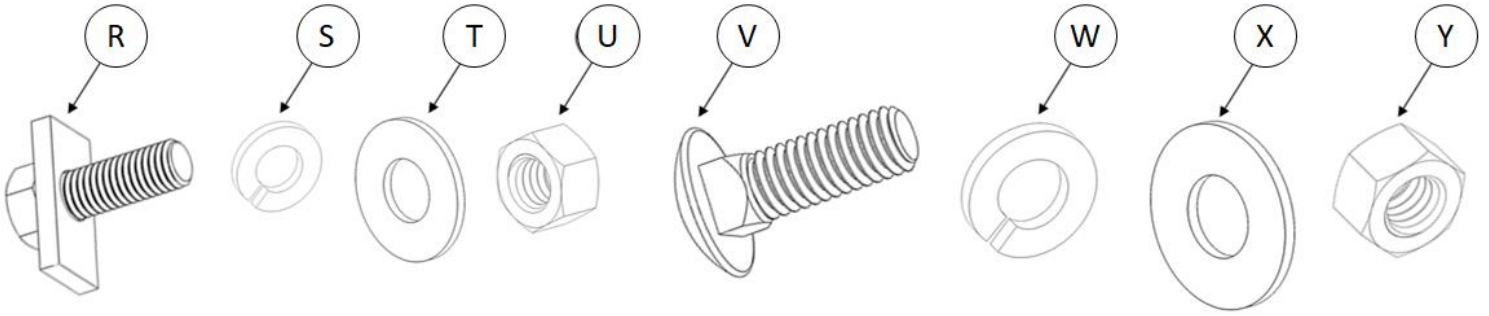

PARTS INCLUDED IN THIS LIST:

ITEM	QTY.	PART NUMBER	DESCRIPTION	ITEM	QTY.	PART NUMBER	DESCRIPTION	TORQUE
R	2	370200AA	3/8" T-Bolt	V	4	AST-T197G4	1/2" x 1 1/2" Carriage Bolt	75-ft-lbs
S	2	AST-RPR07G4	3/8" Lock Washer	W	4	AST-RPR06G4	1/2" Lock Washer	
T	2	AST-RP120G4	3/8" Flat washer	X	4	AST-RP115G4	1/2" Flat Washer	
U	2	AST-TU105G4	3/8" Hex Nut	Y	4	AST-TU120G4	1/2" Hex Nut	

PARTS INCLUDED IN THIS LIST:

ITEM	QTY.	PART NUMBER	DESCRIPTION
13	1		Lower Bracket (Passenger)
14	1		Lower Bracket (Driver)
15	1		Winch Tray